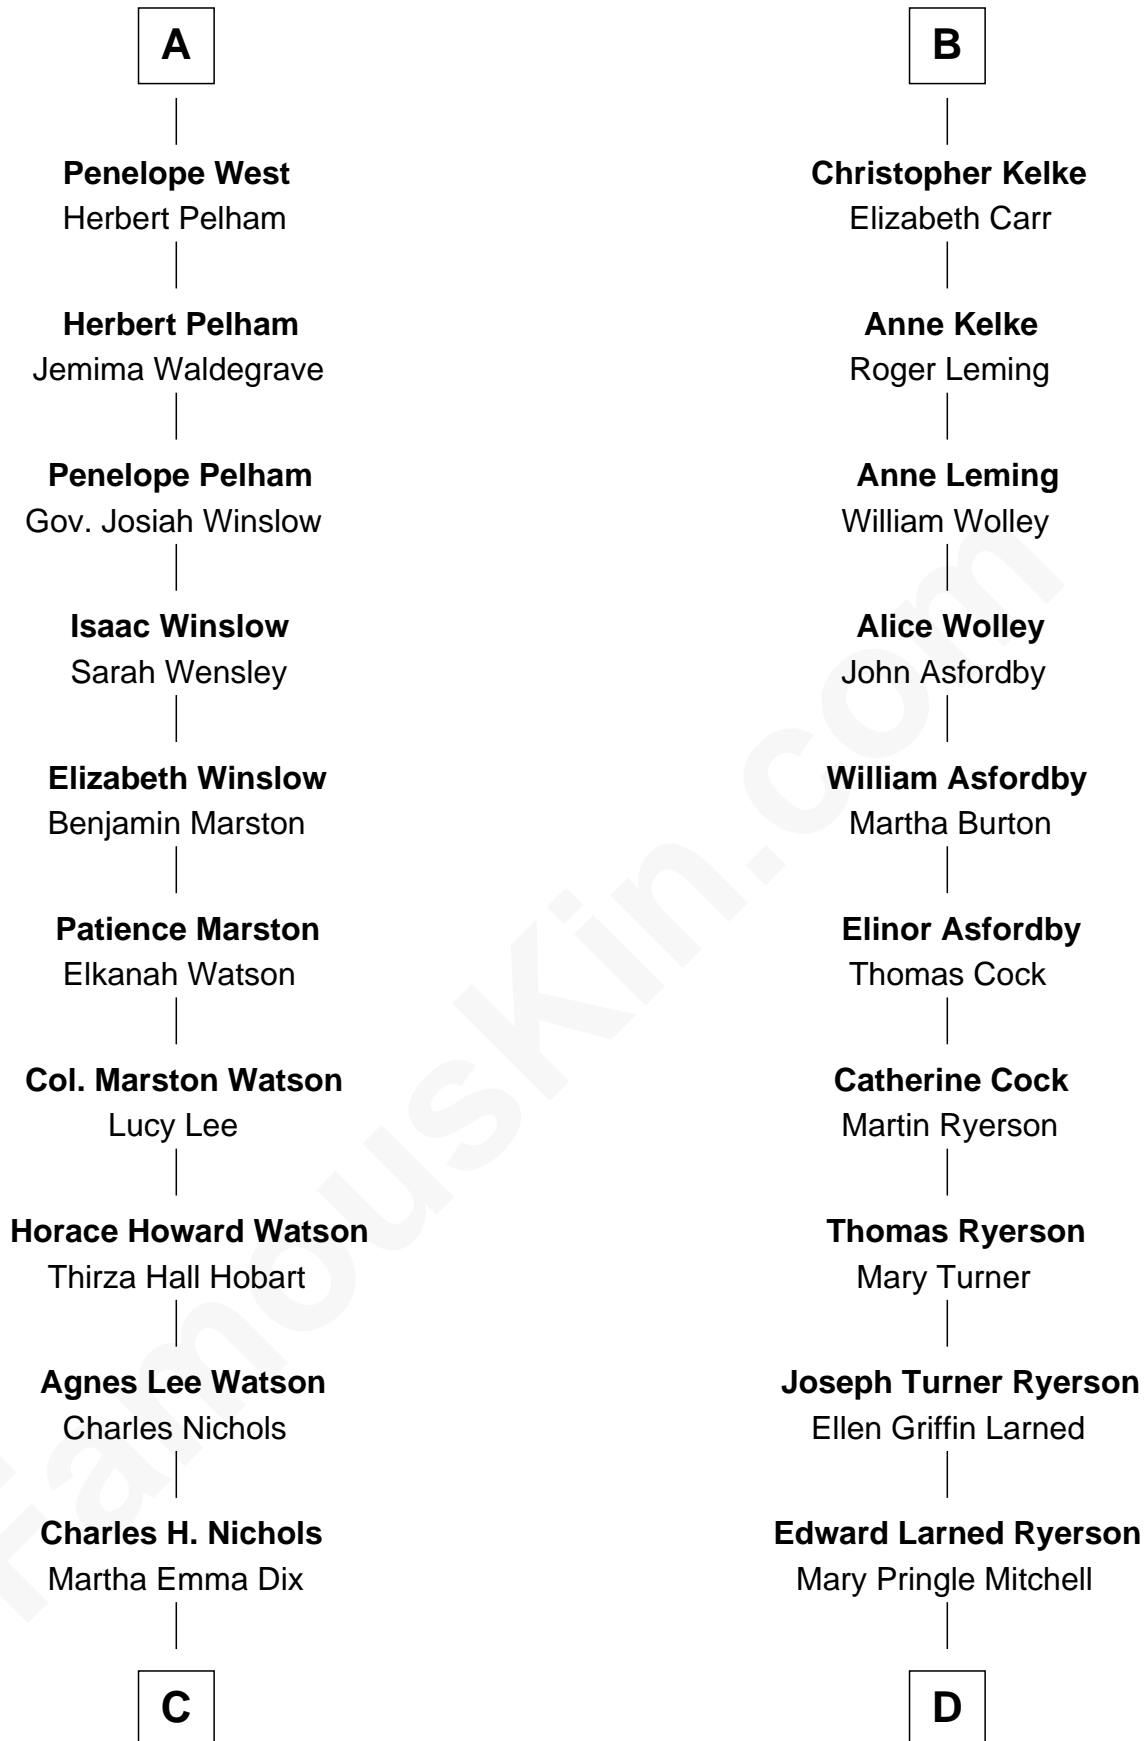

FamousKin.com Relationship Chart of

John Cena

Movie Actor and WWE Pro Wrestler

20th cousin of

Paget Brewster

TV Actress

Sir Michael de la Pole

Katherine Wingfield

C

Charles Nichols
Julia Ellen Skelton

Natalie Nichols
Ulysses John Lupien

Carol Frances Lupien
John Joseph Cena

John Cena
Actor and Pro Wrestler

D

Donald Mitchell Ryerson
Isabelle McGenniss

Joan Ryerson
George Washington Wales Brewster