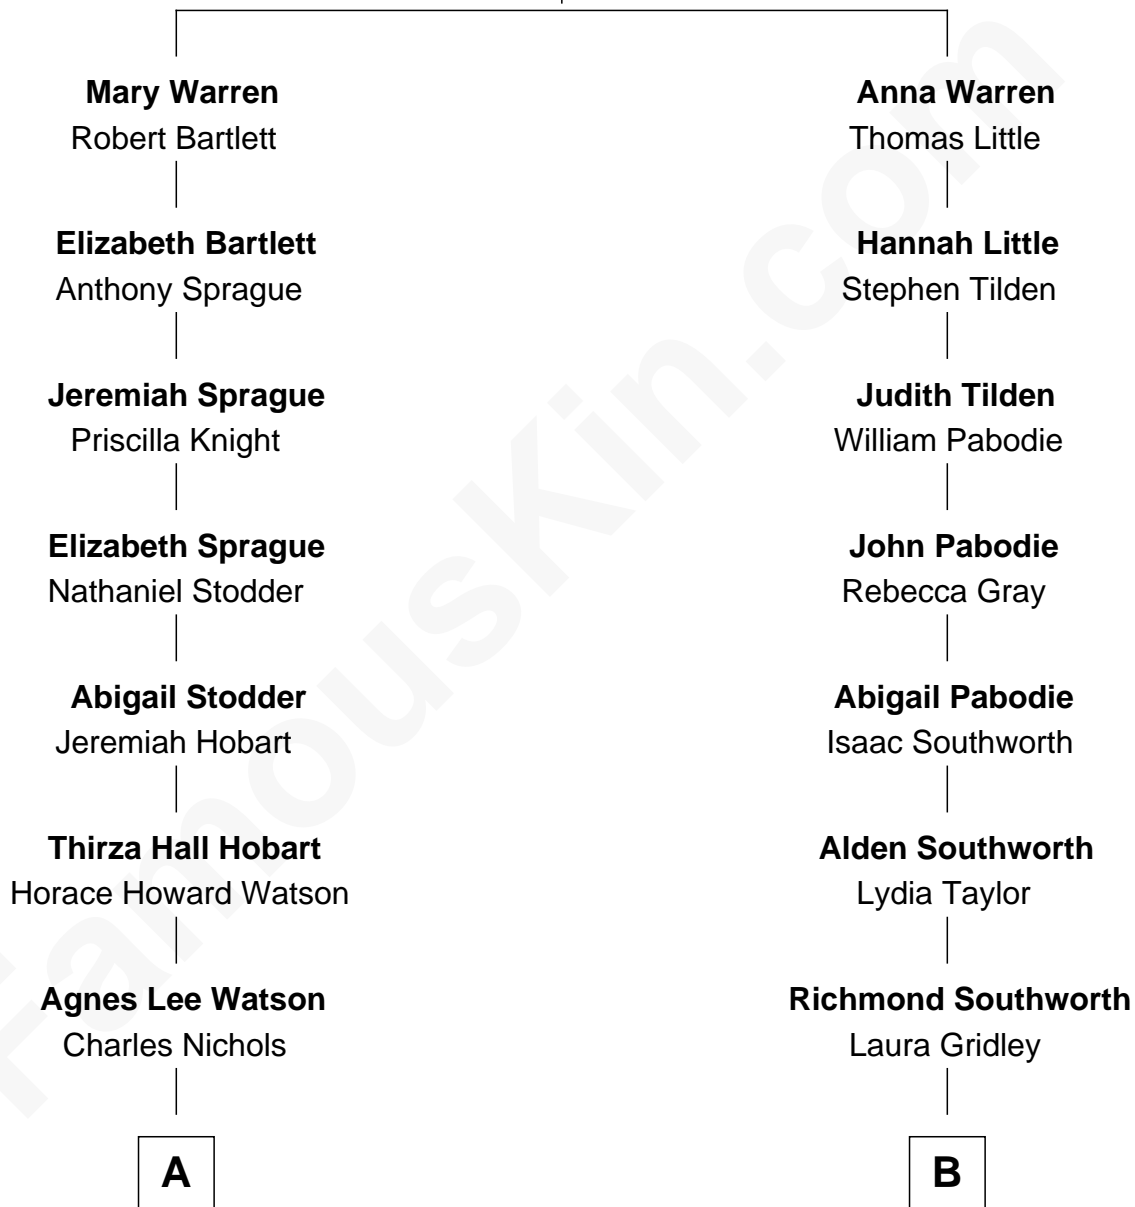

## Relationship Chart of

### John Cena

Movie Actor and WWE Pro Wrestler

11th cousin 1 time removed of

**Paget Brewster**  
TV Actress

**Richard Warren**  
Elizabeth Walker

**A**

**Charles H. Nichols**

Martha Emma Dix