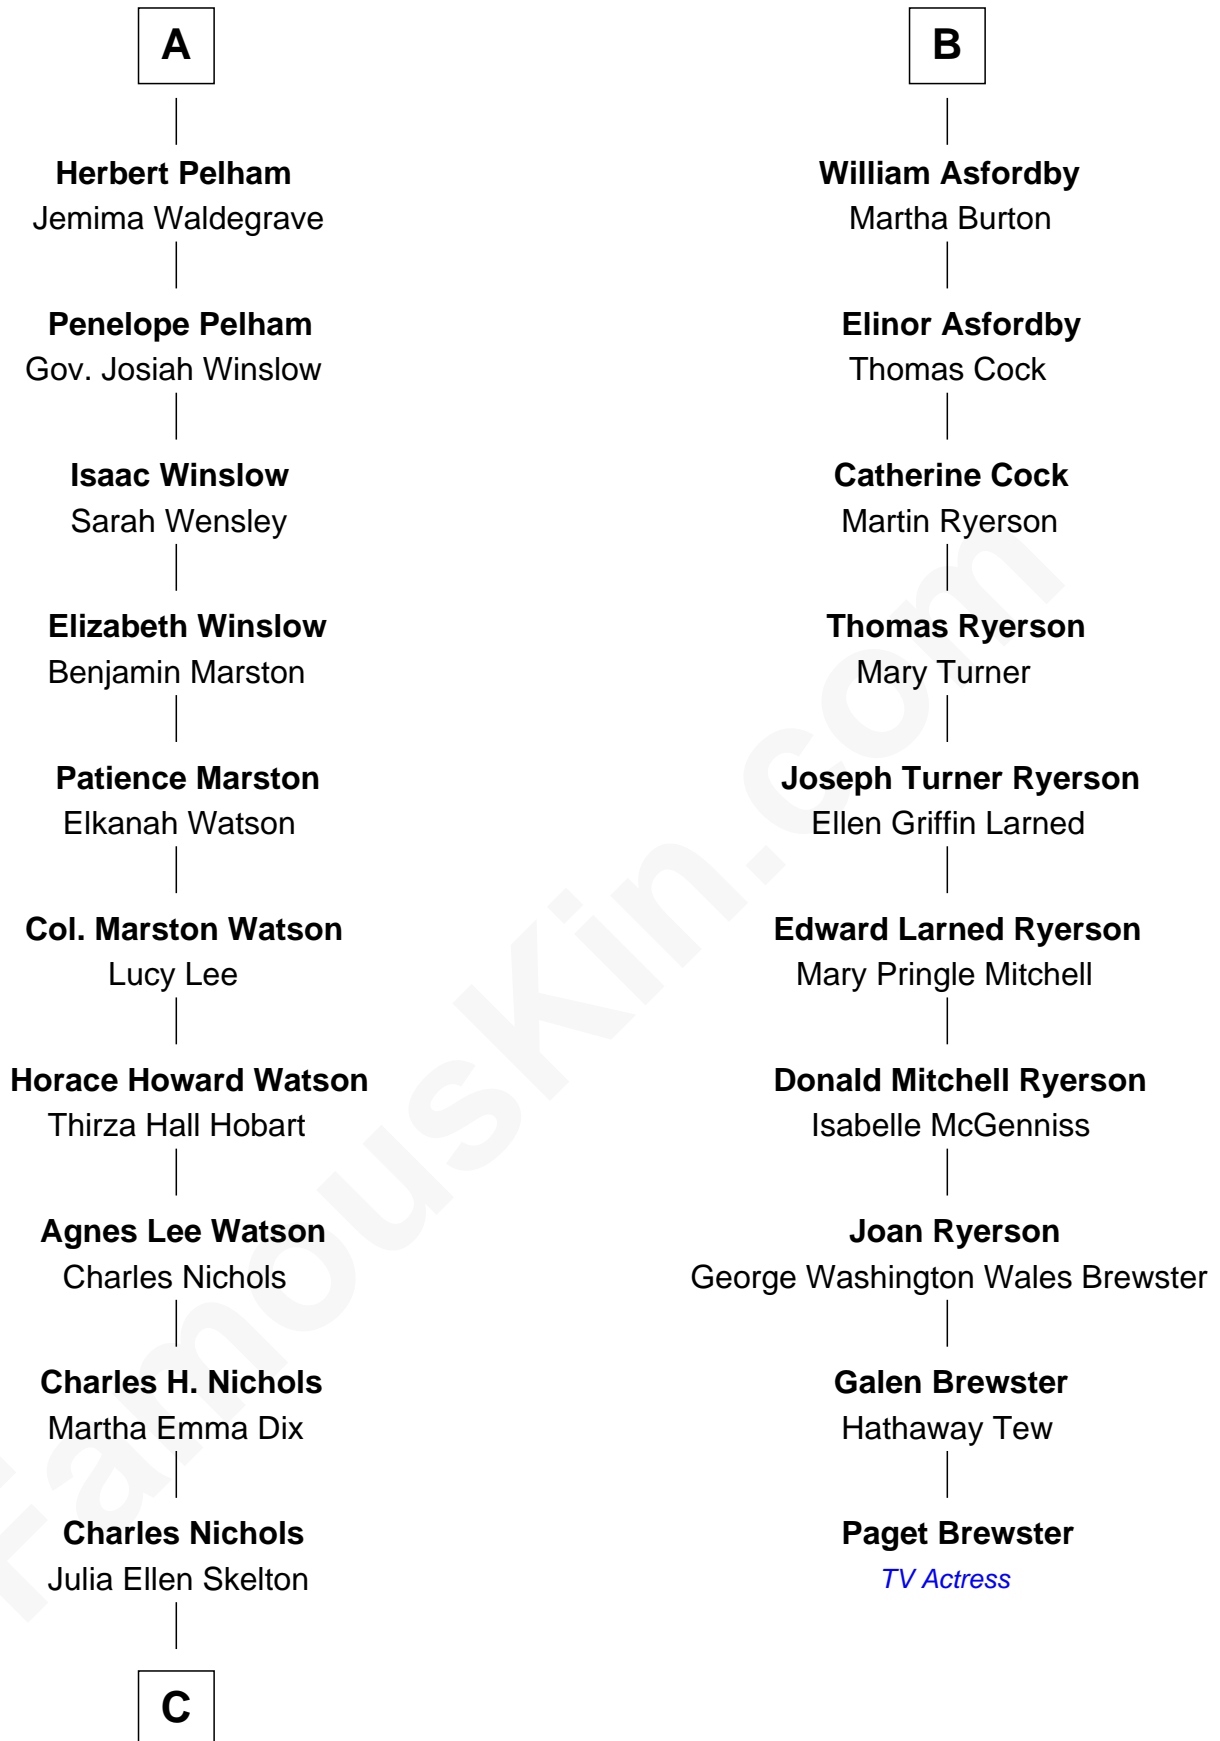

## Relationship Chart of

### John Cena

Movie Actor and WWE Pro Wrestler

16th cousin 3 times removed of

**Paget Brewster**  
TV Actress

**Sir Lionel de Welles**  
Joan de Waterton

**C**

**Natalie Nichols**  
Ulysses John Lupien

**Carol Frances Lupien**  
John Joseph Cena