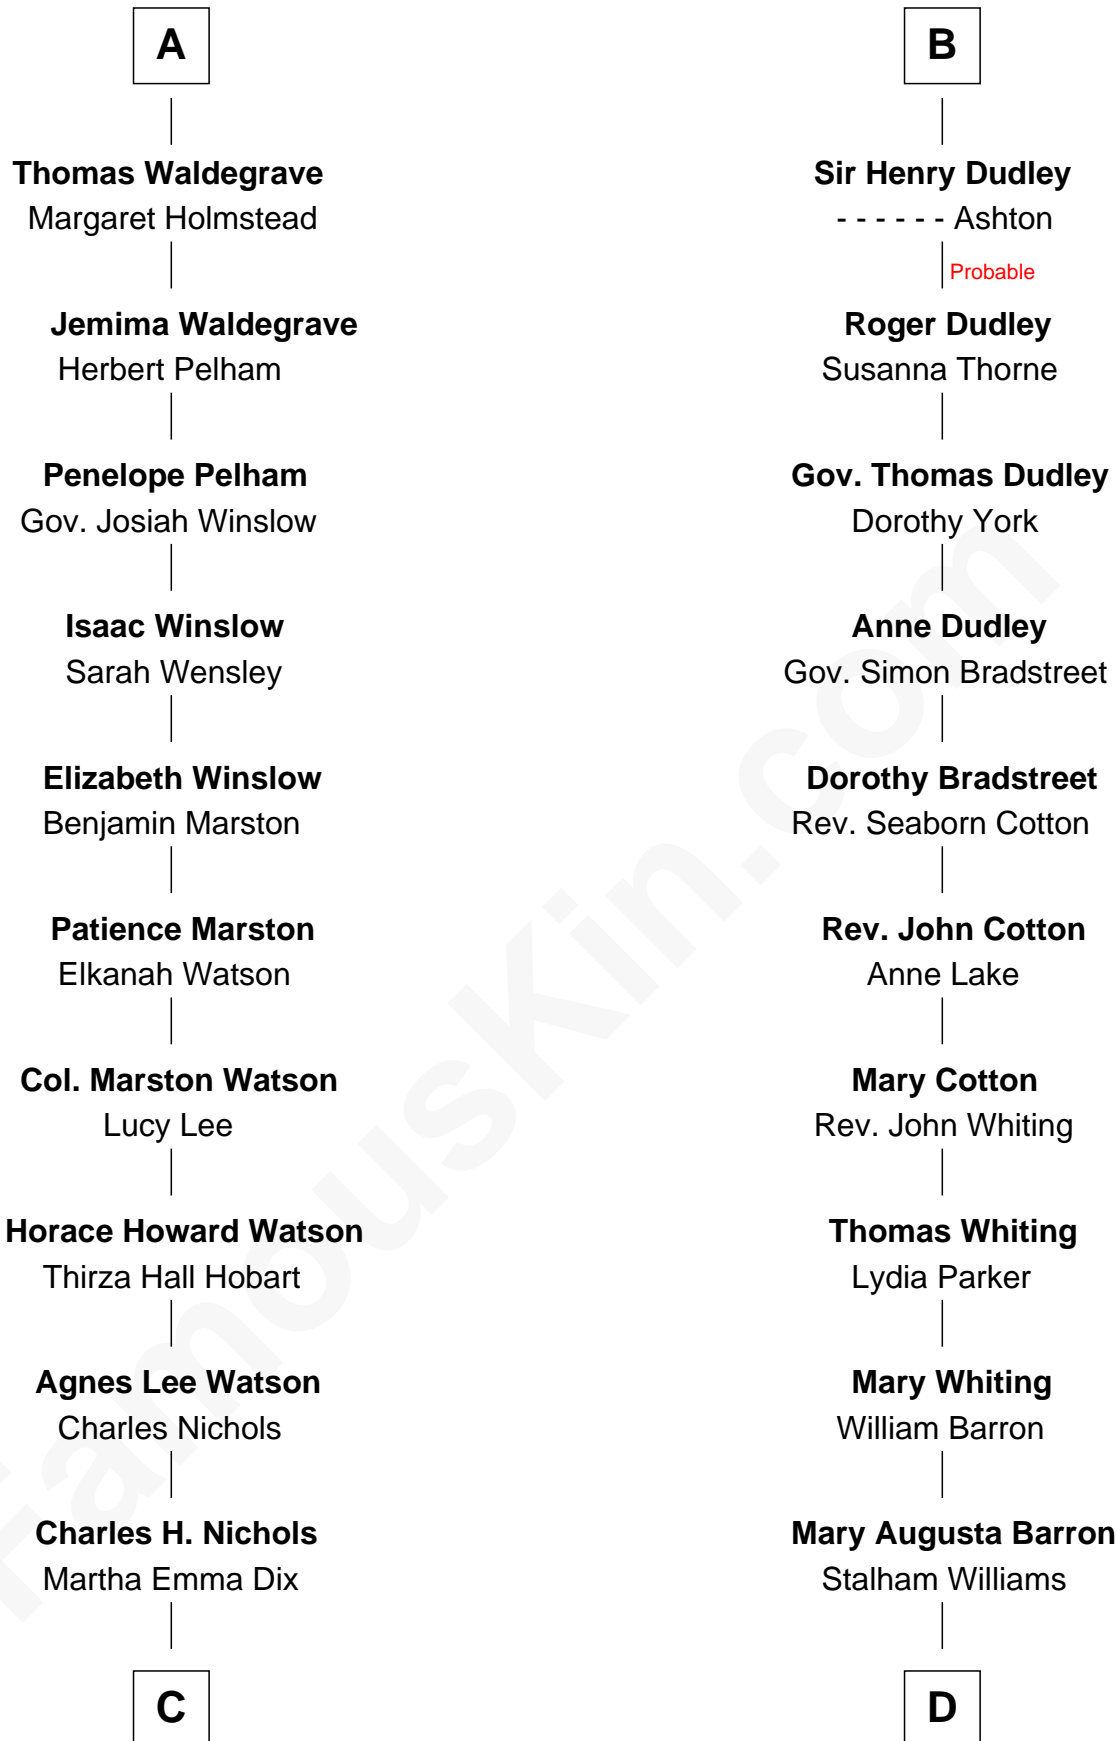

## Relationship Chart of

### James Sherman

27th U.S. Vice-President

**Sir Philip le Despencer**

Joan de Cobham

**C**

**Charles Nichols**  
Julia Ellen Skelton

**Natalie Nichols**  
Ulysses John Lupien

**Carol Frances Lupien**  
John Joseph Cena

**John Cena**  
*Actor and Pro Wrestler*

**D**

**Frances Lucretia Williams**  
Richard Winslow Sherman

**Mary Frances Sherman**  
Richard Updike Sherman

**James Sherman**  
*27th U.S. Vice-President*

FamousKin.com