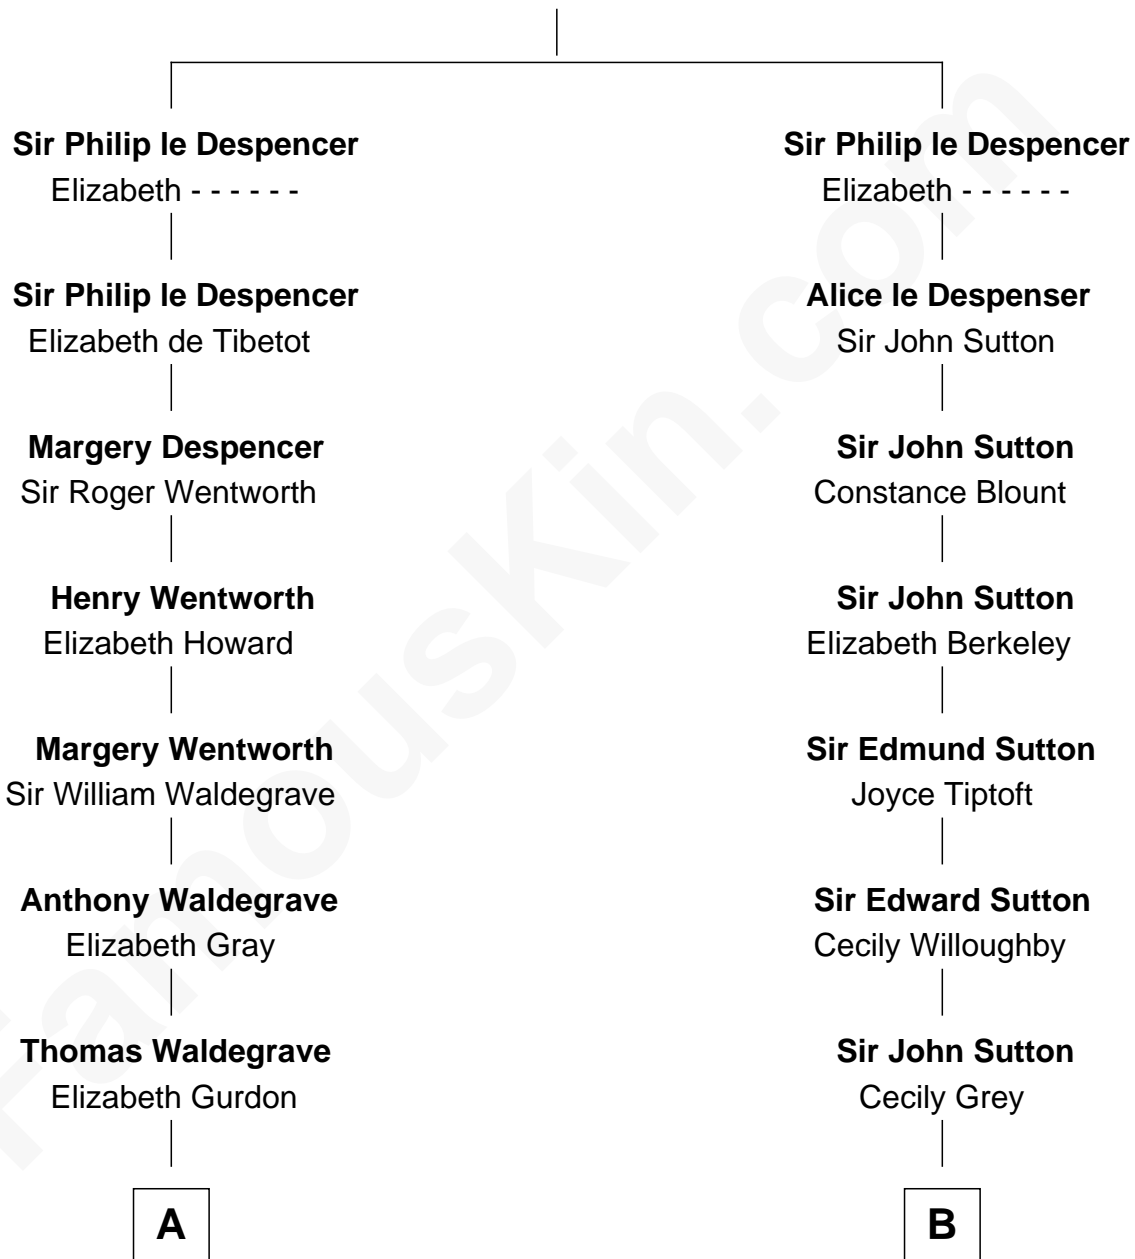

## Relationship Chart of

### John Cena

Movie Actor and WWE Pro Wrestler

19th cousin 1 time removed of

### James Sherman

27th U.S. Vice-President

**Sir Philip le Despencer**

Joan de Cobham

**C**

**Charles Nichols**  
Julia Ellen Skelton

**Natalie Nichols**  
Ulysses John Lupien

**Carol Frances Lupien**  
John Joseph Cena