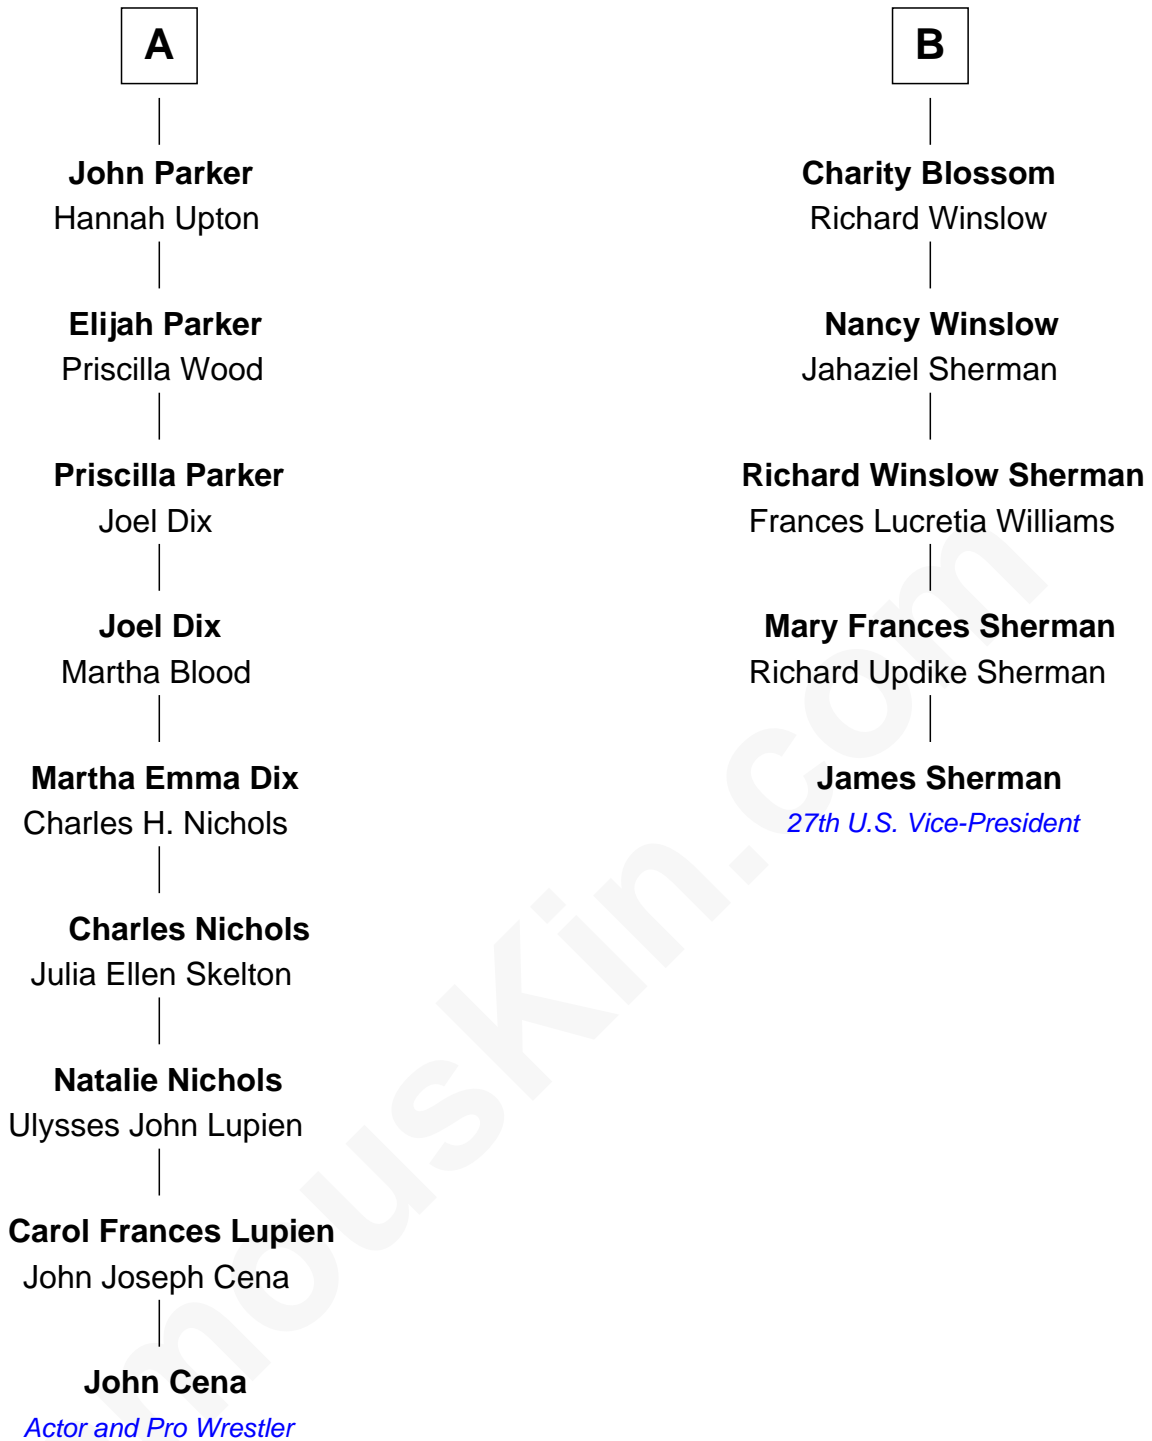

FamousKin.com

Relationship Chart of

John Cena

Movie Actor and WWE Pro Wrestler

11th cousin 4 times removed of

James Sherman

27th U.S. Vice-President

of Wingrave, Buckinghamshire Goodspeed

Alice - - - - -

John Cena photo by [Edward Joseph Hersom II](#)