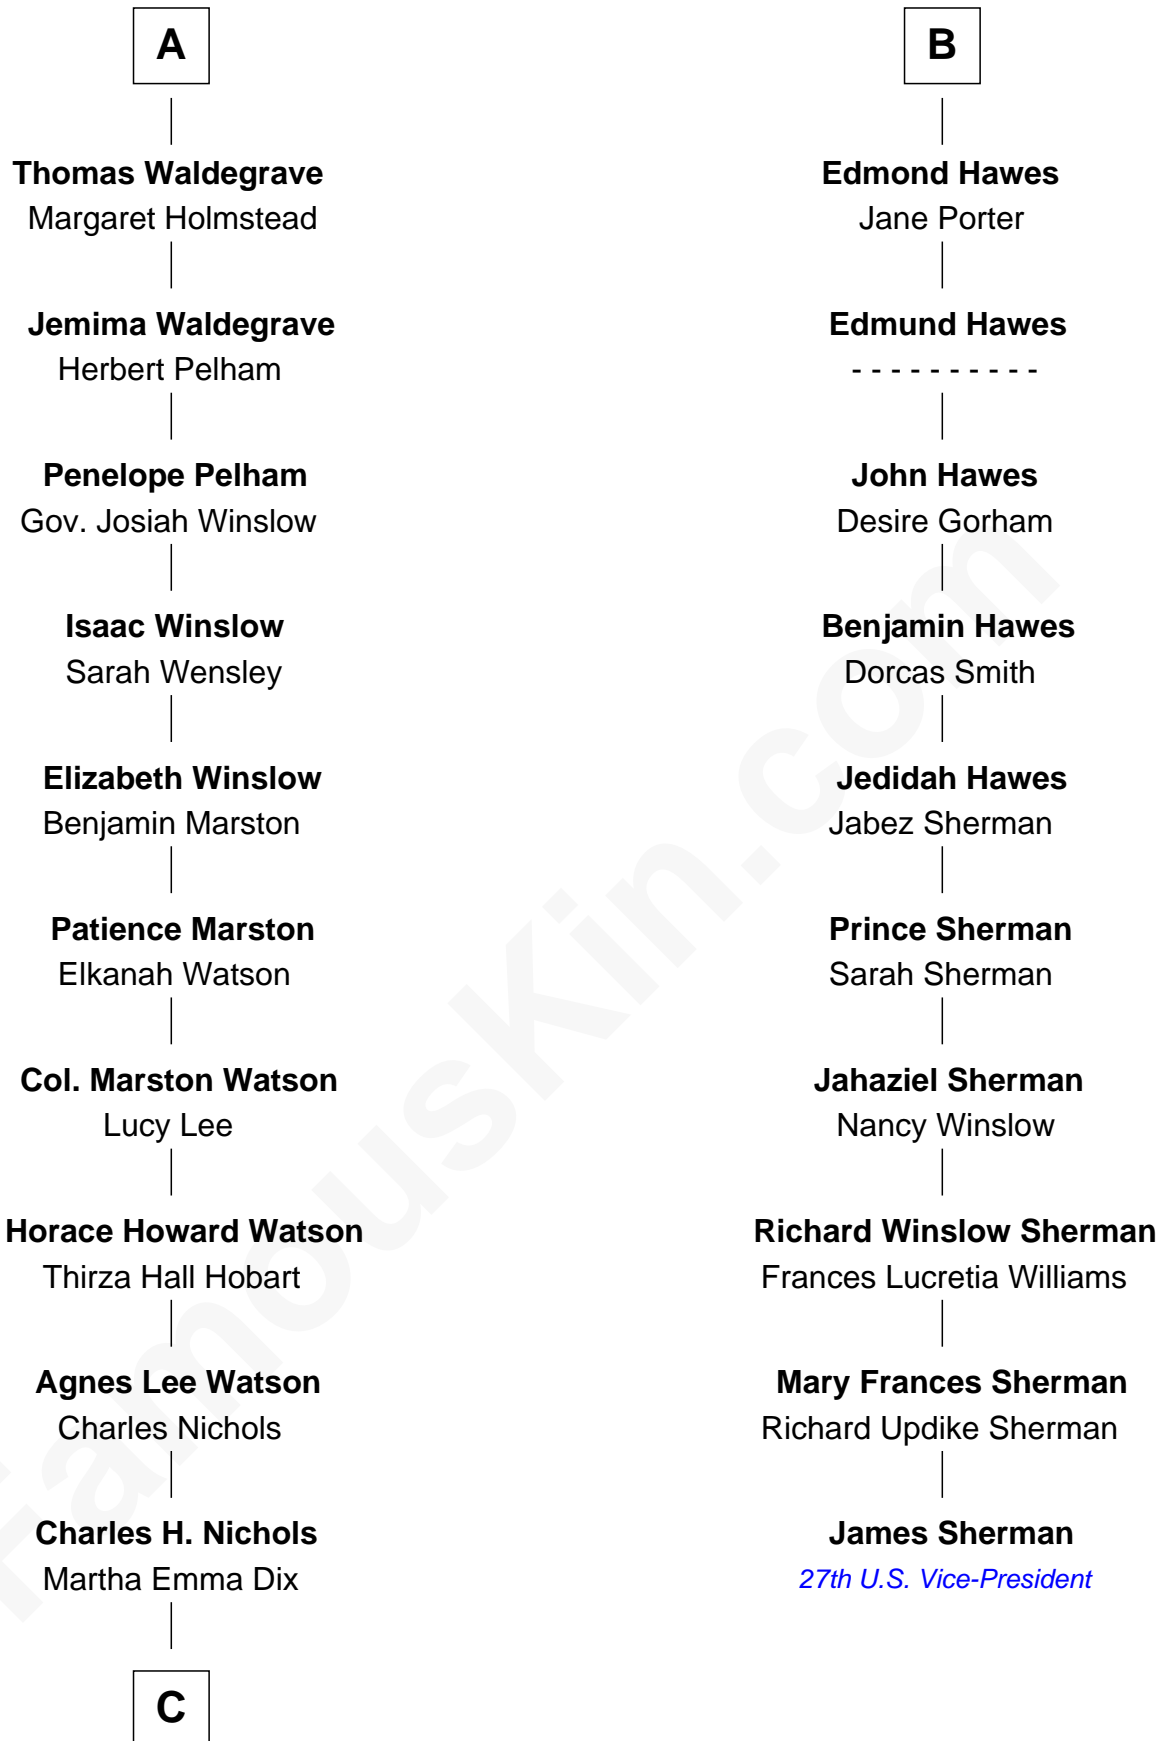

FamousKin.com

Relationship Chart of

John Cena

Movie Actor and WWE Pro Wrestler

16th cousin 4 times removed of

James Sherman

27th U.S. Vice-President

Sir John Howard

Alice de Bois

C

—
Charles Nichols
Julia Ellen Skelton

—
Natalie Nichols
Ulysses John Lupien

—
Carol Frances Lupien
John Joseph Cena

—
John Cena
Actor and Pro Wrestler

FamousKin.com