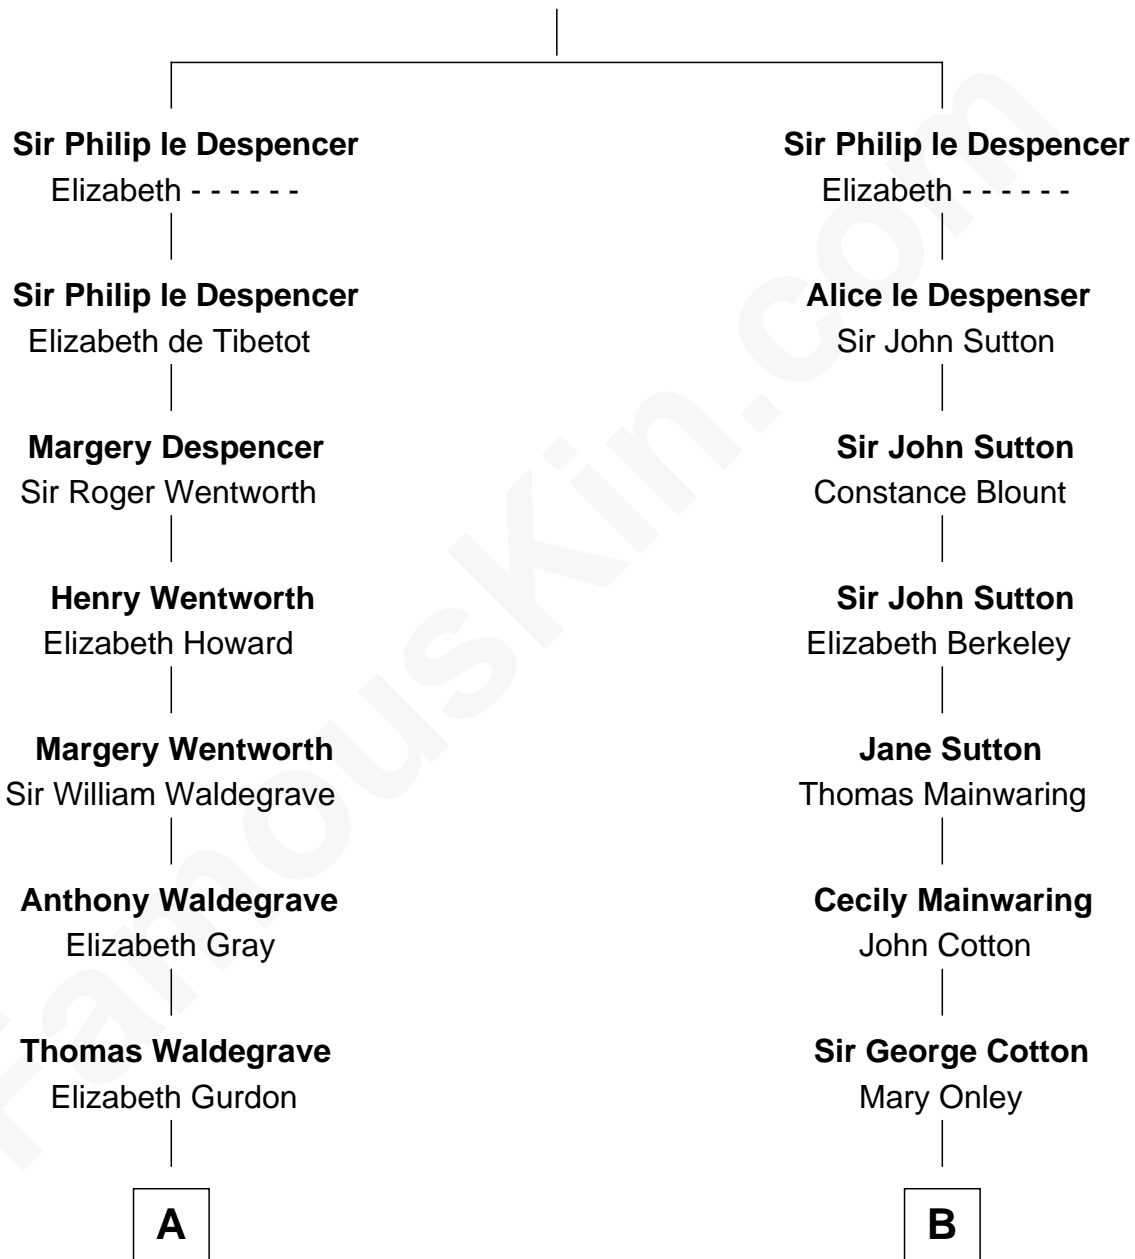

## Relationship Chart of

### John Cena

Movie Actor and WWE Pro Wrestler

18th cousin 2 times removed of

**Allen Dulles**

5th Director of the C.I.A.

**Sir Philip le Despencer**

Joan de Cobham

**C**

**Charles Nichols**  
Julia Ellen Skelton

**Natalie Nichols**  
Ulysses John Lupien

**Carol Frances Lupien**  
John Joseph Cena

**John Cena**  
*Actor and Pro Wrestler*

**D**

**Allen Macy Dulles**  
Edith Foster