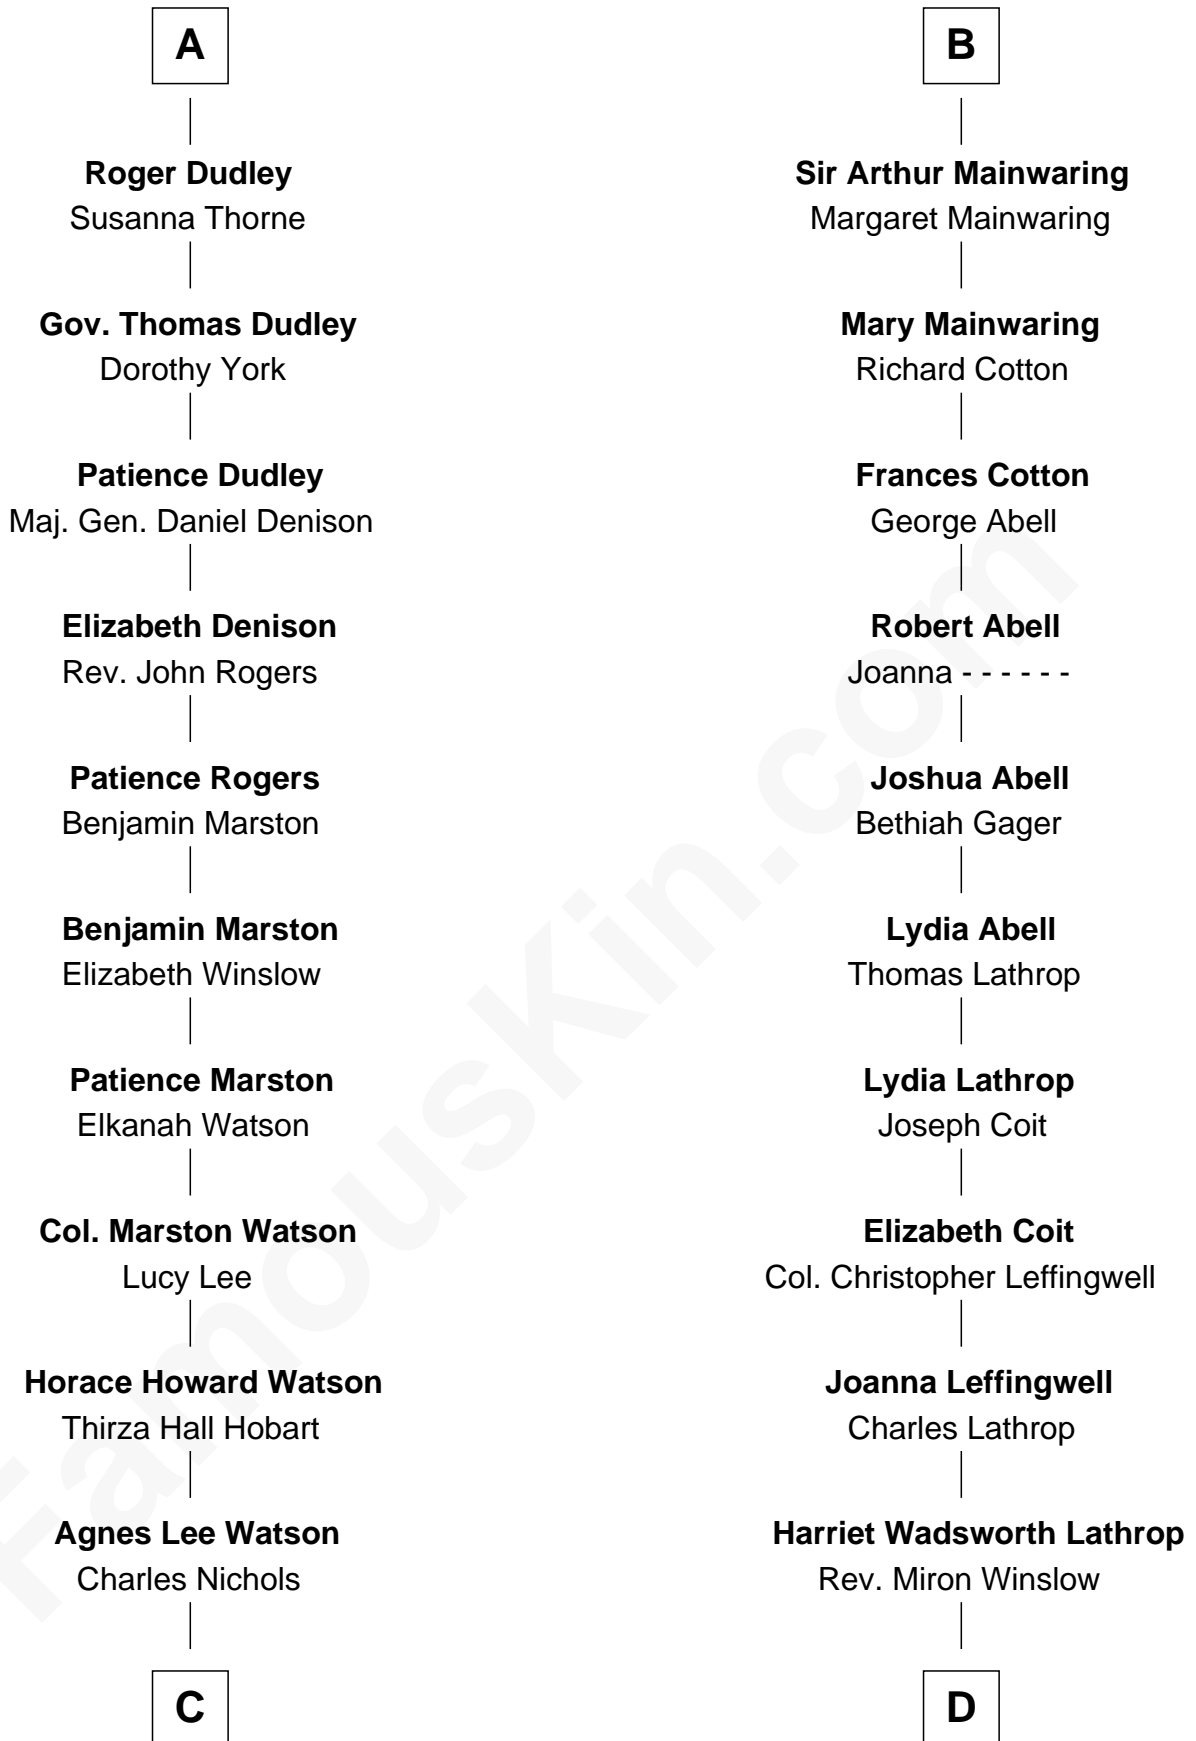

FamousKin.com

Relationship Chart of

John Cena

Movie Actor and WWE Pro Wrestler

19th cousin 2 times removed of

Allen Dulles

5th Director of the C.I.A.

C