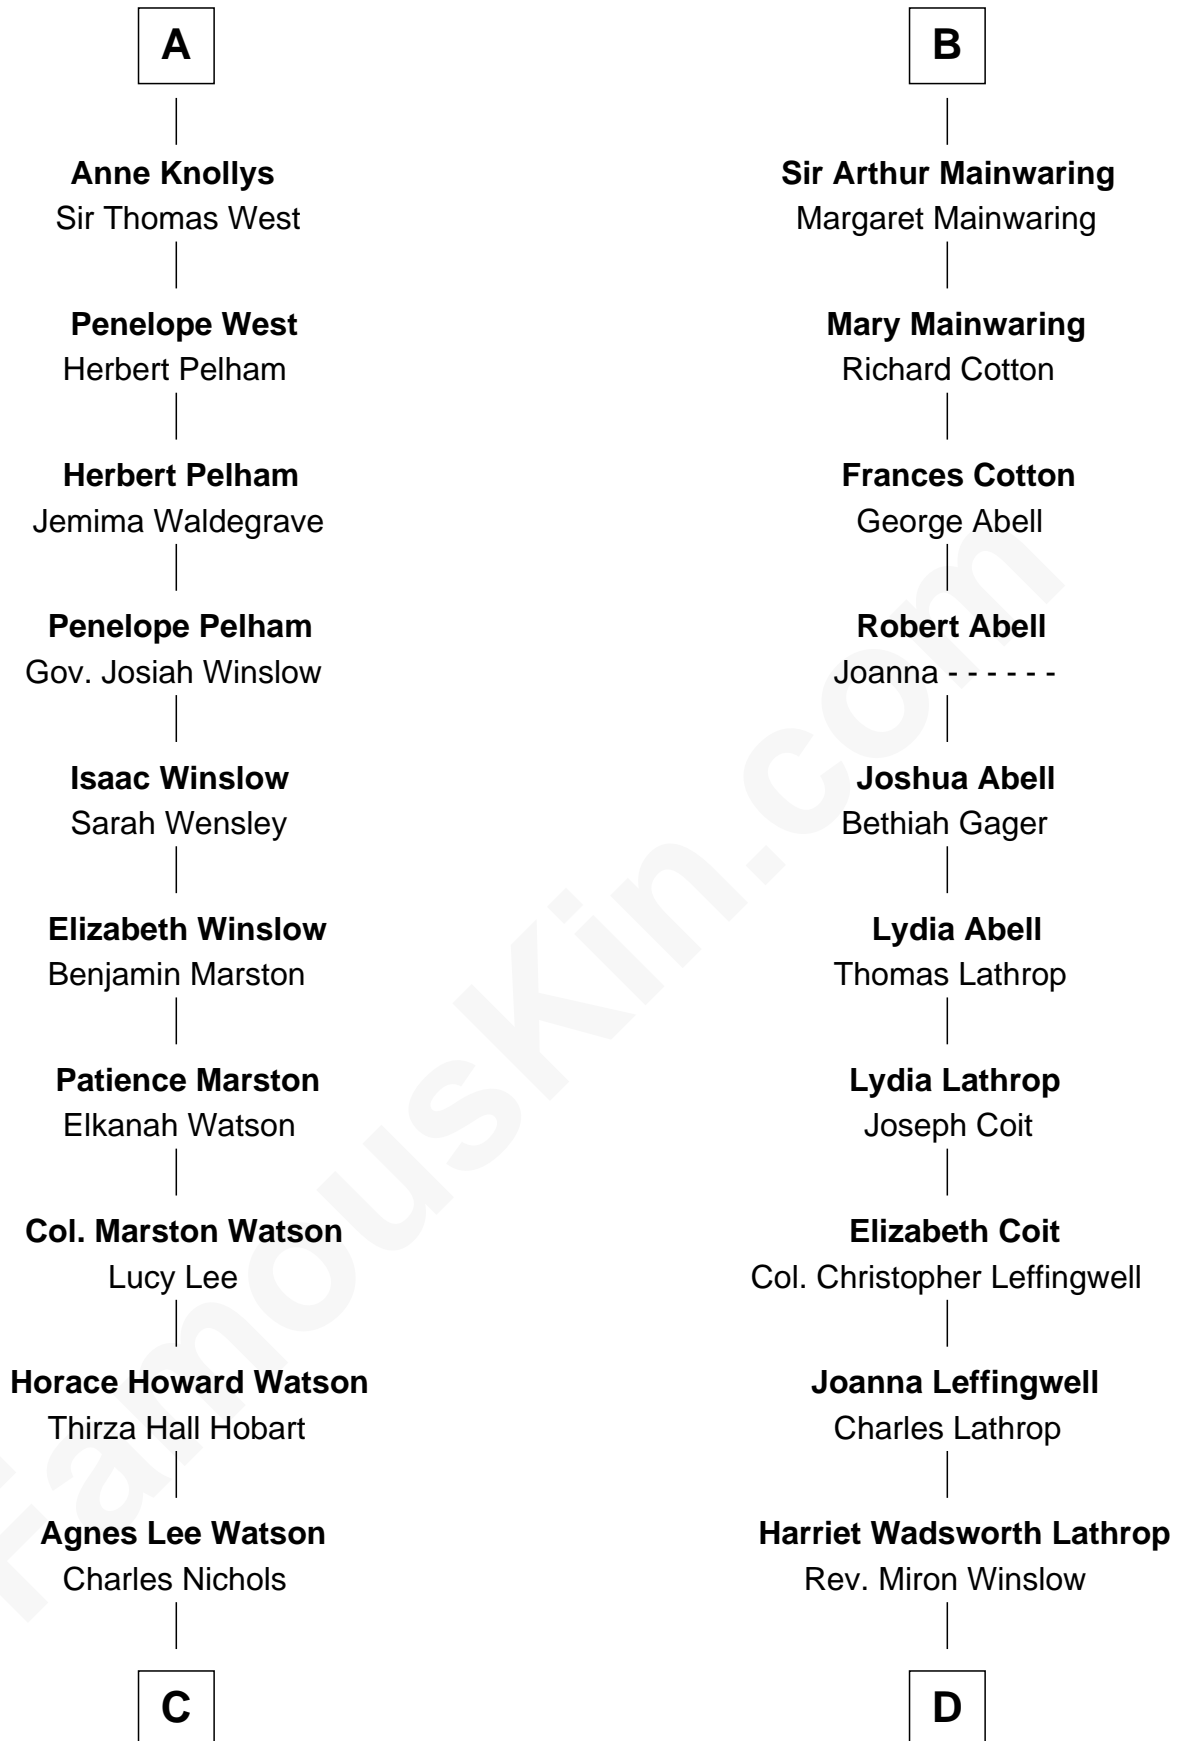

## Relationship Chart of

### John Cena

Movie Actor and WWE Pro Wrestler

19th cousin 2 times removed of

**Allen Dulles**

5th Director of the C.I.A.

**C**

**Charles H. Nichols**

Martha Emma Dix