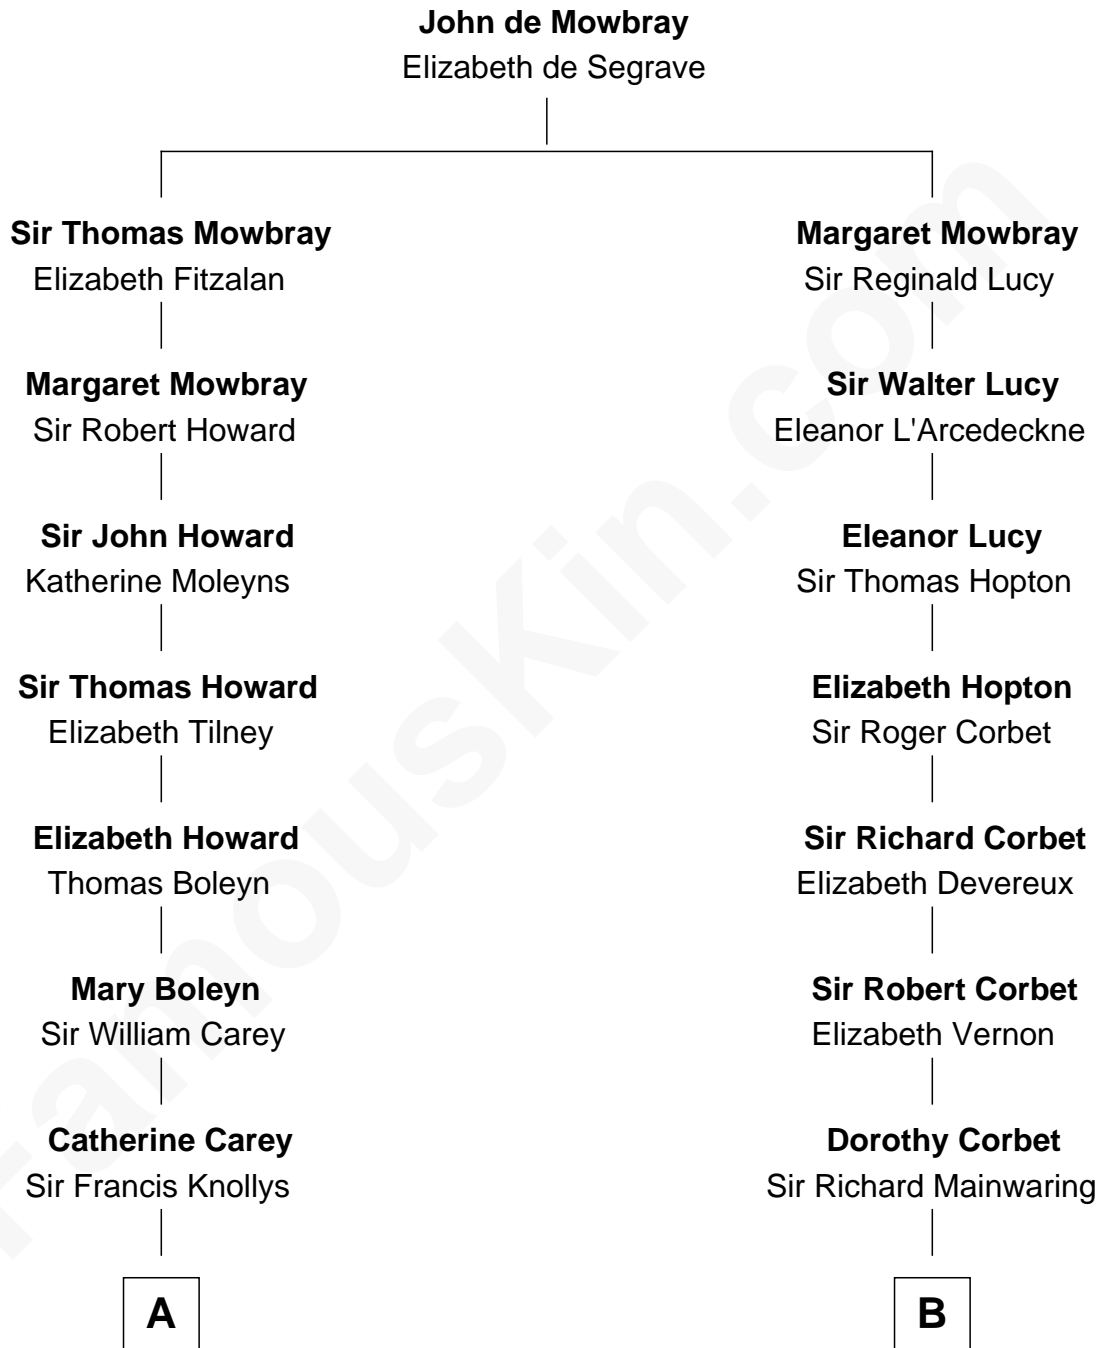

## Relationship Chart of

### John Cena

Movie Actor and WWE Pro Wrestler

19th cousin 2 times removed of

**Allen Dulles**

5th Director of the C.I.A.

**C**

**Charles H. Nichols**

Martha Emma Dix