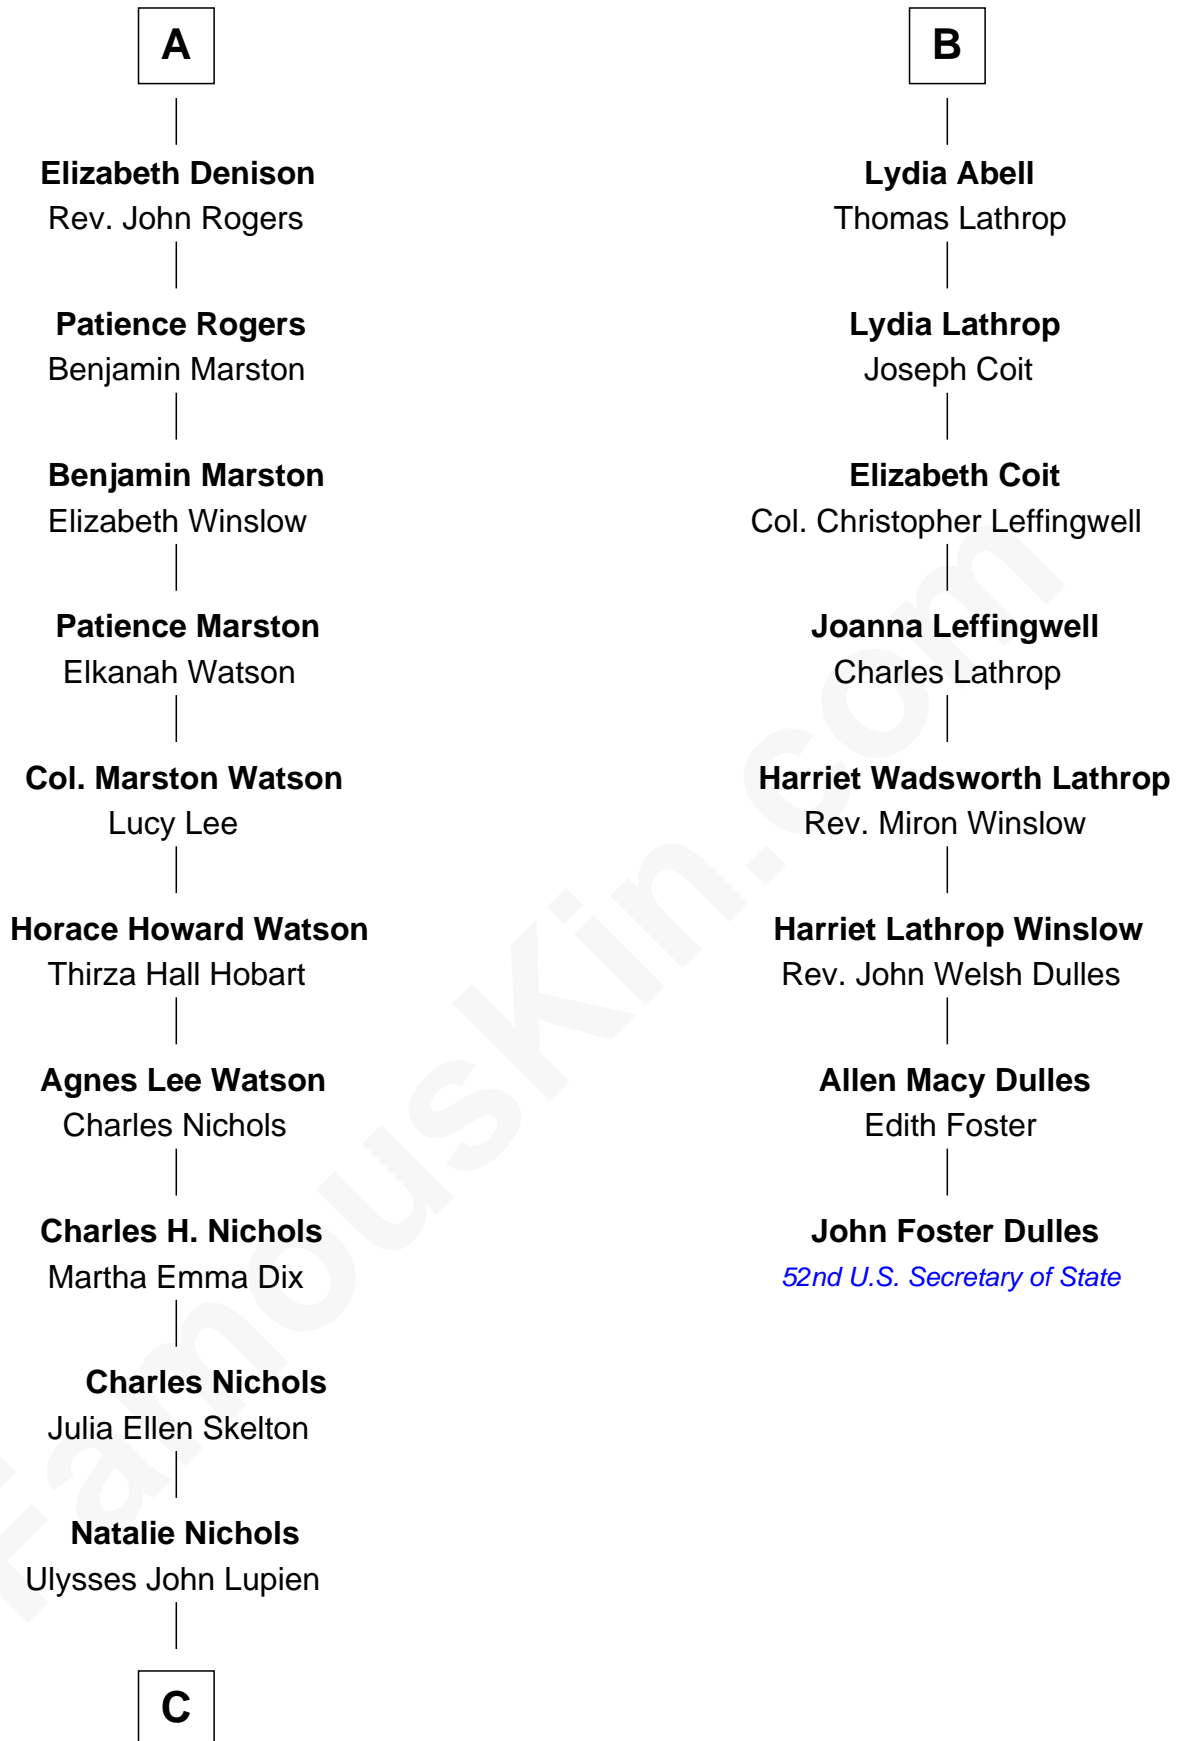

FamousKin.com

Relationship Chart of

John Cena

Movie Actor and WWE Pro Wrestler

14th cousin 4 times removed of

John Foster Dulles

52nd U.S. Secretary of State

C