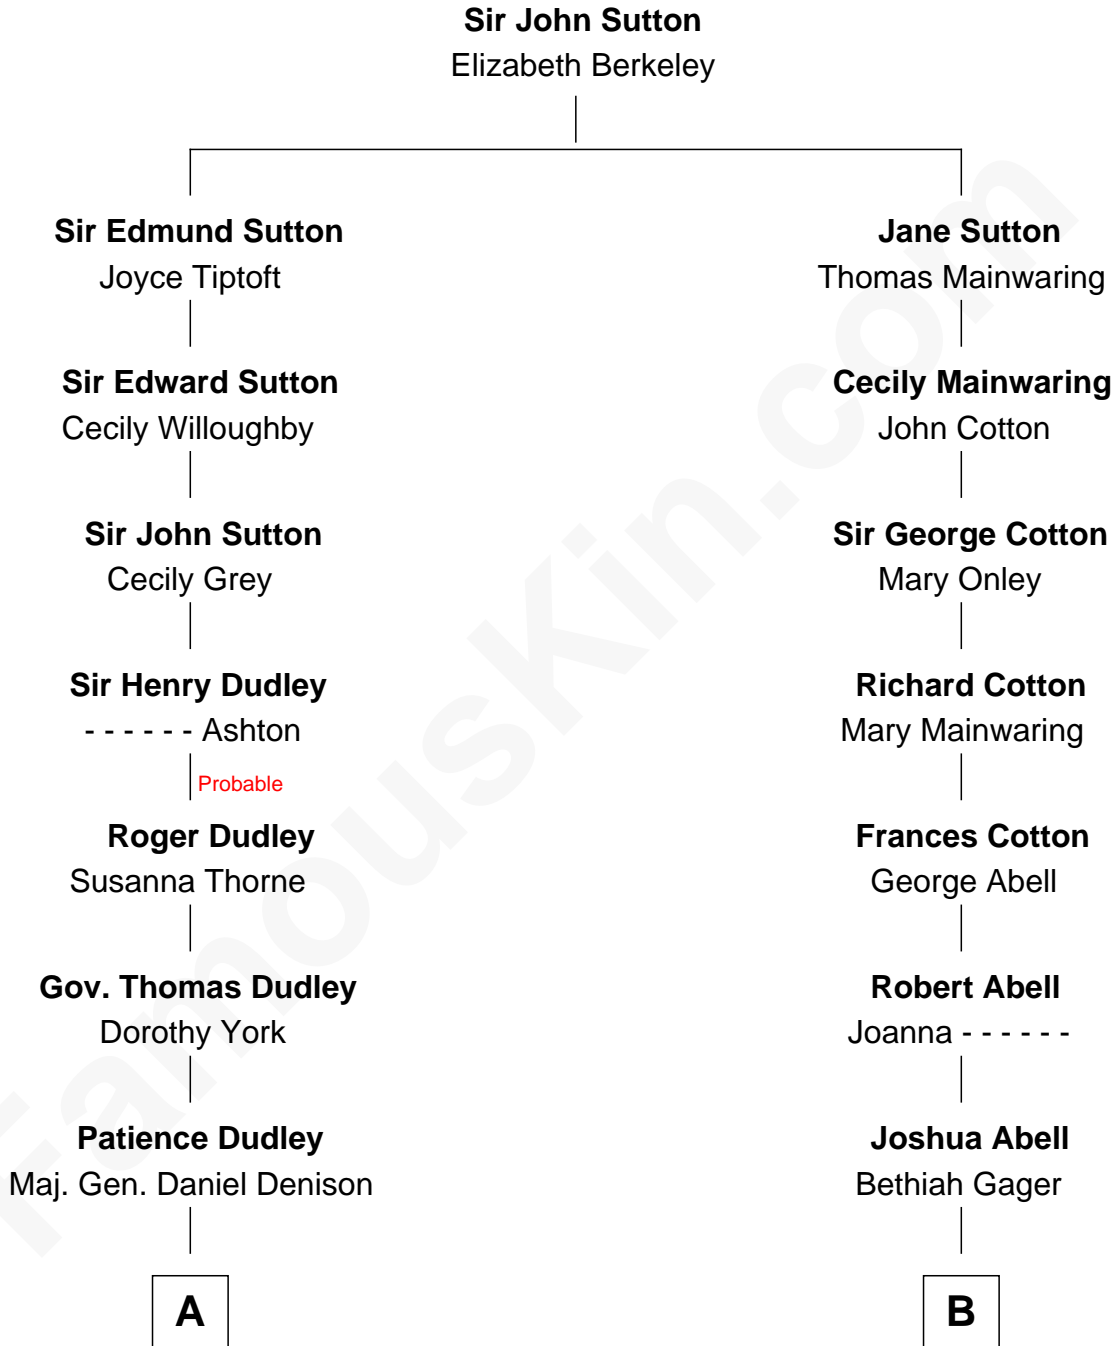

FamousKin.com

Relationship Chart of

John Cena

Movie Actor and WWE Pro Wrestler

14th cousin 4 times removed of

John Foster Dulles

52nd U.S. Secretary of State

C