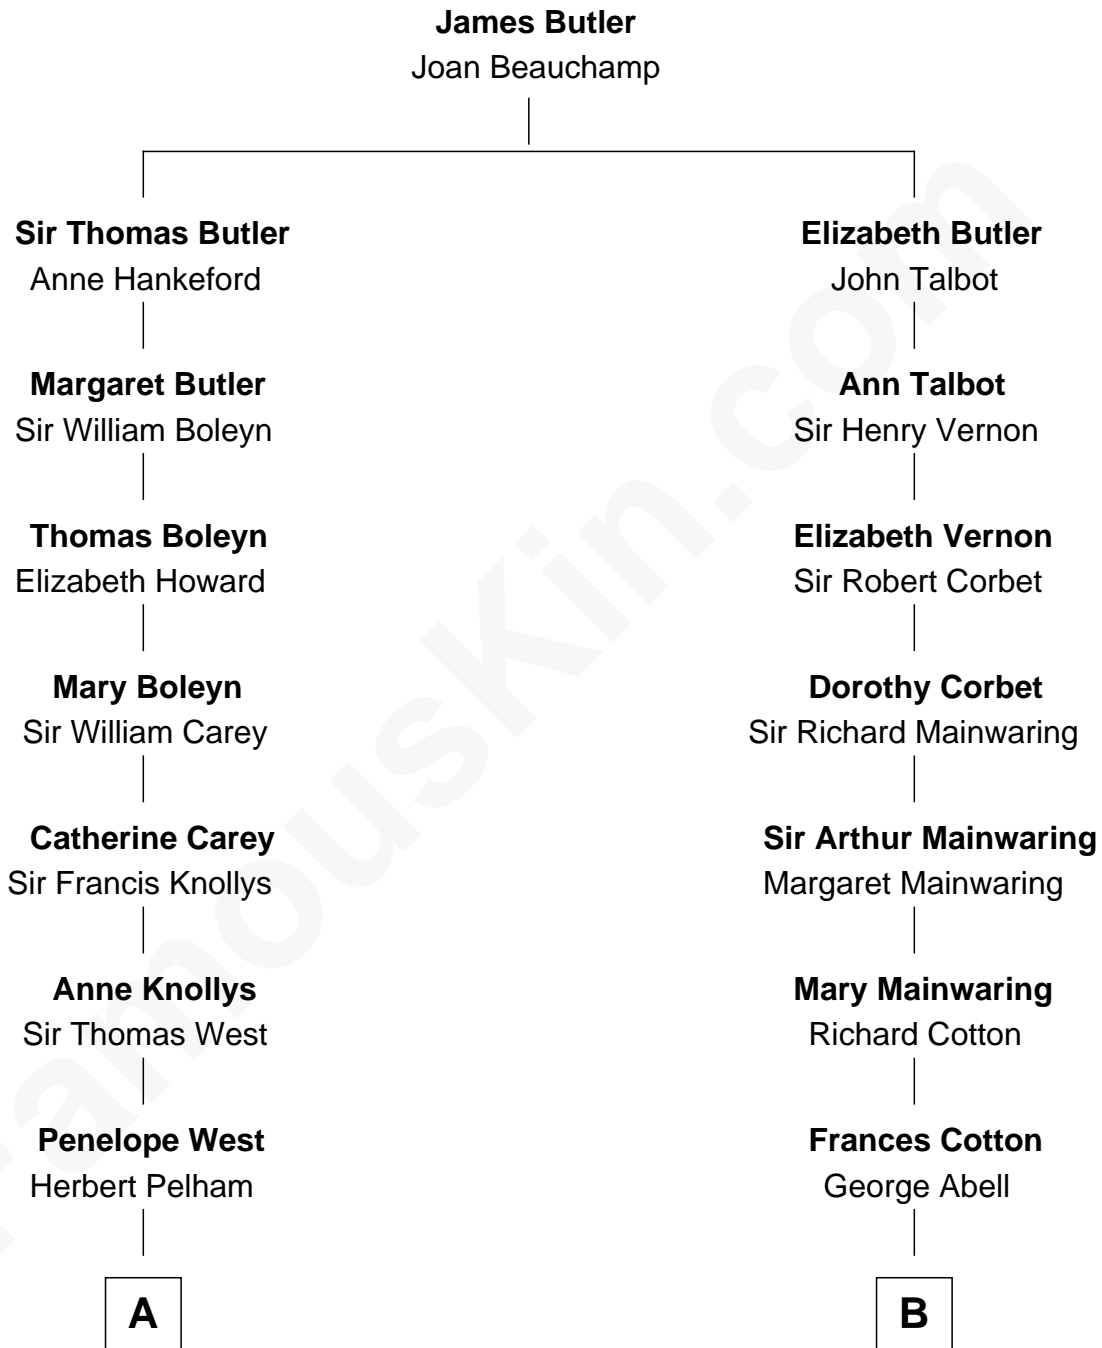

FamousKin.com

Relationship Chart of

John Cena

Movie Actor and WWE Pro Wrestler

16th cousin 3 times removed of

John Foster Dulles

52nd U.S. Secretary of State

C

Natalie Nichols
Ulysses John Lupien

Carol Frances Lupien
John Joseph Cena

John Cena
Actor and Pro Wrestler

FamousKin.com