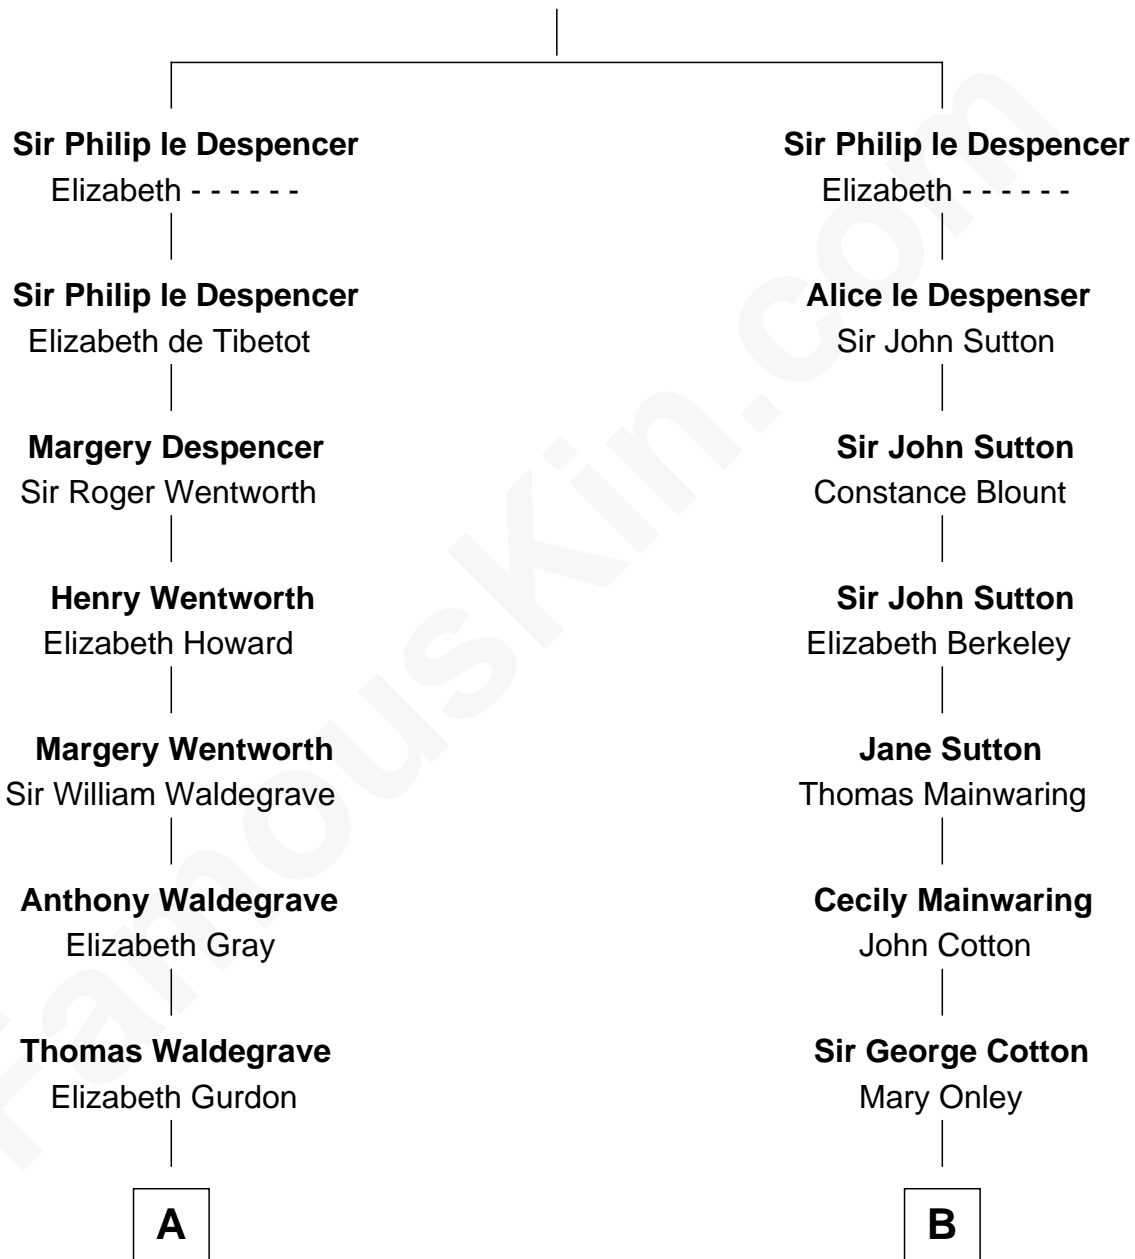

Sir Philip le Despencer

Joan de Cobham