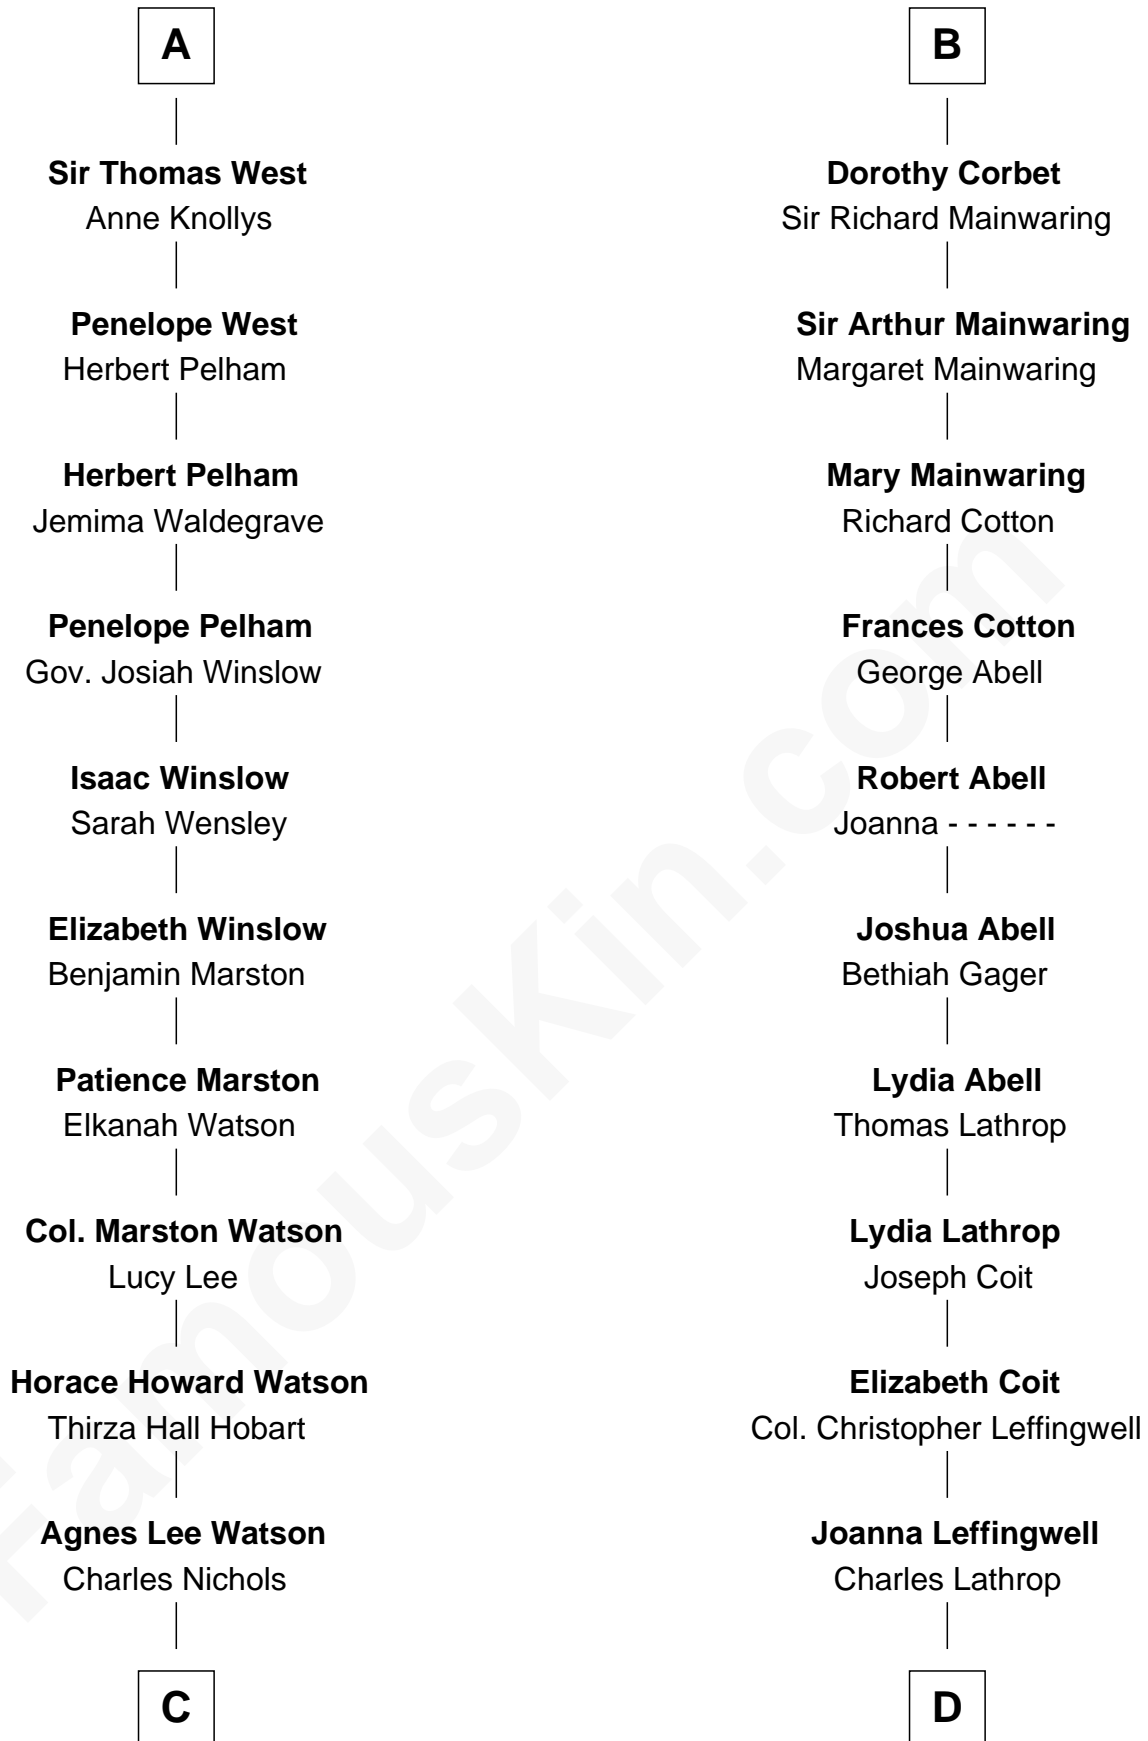

FamousKin.com

Relationship Chart of

John Cena

Movie Actor and WWE Pro Wrestler

20th cousin 1 time removed of

John Foster Dulles

52nd U.S. Secretary of State

C