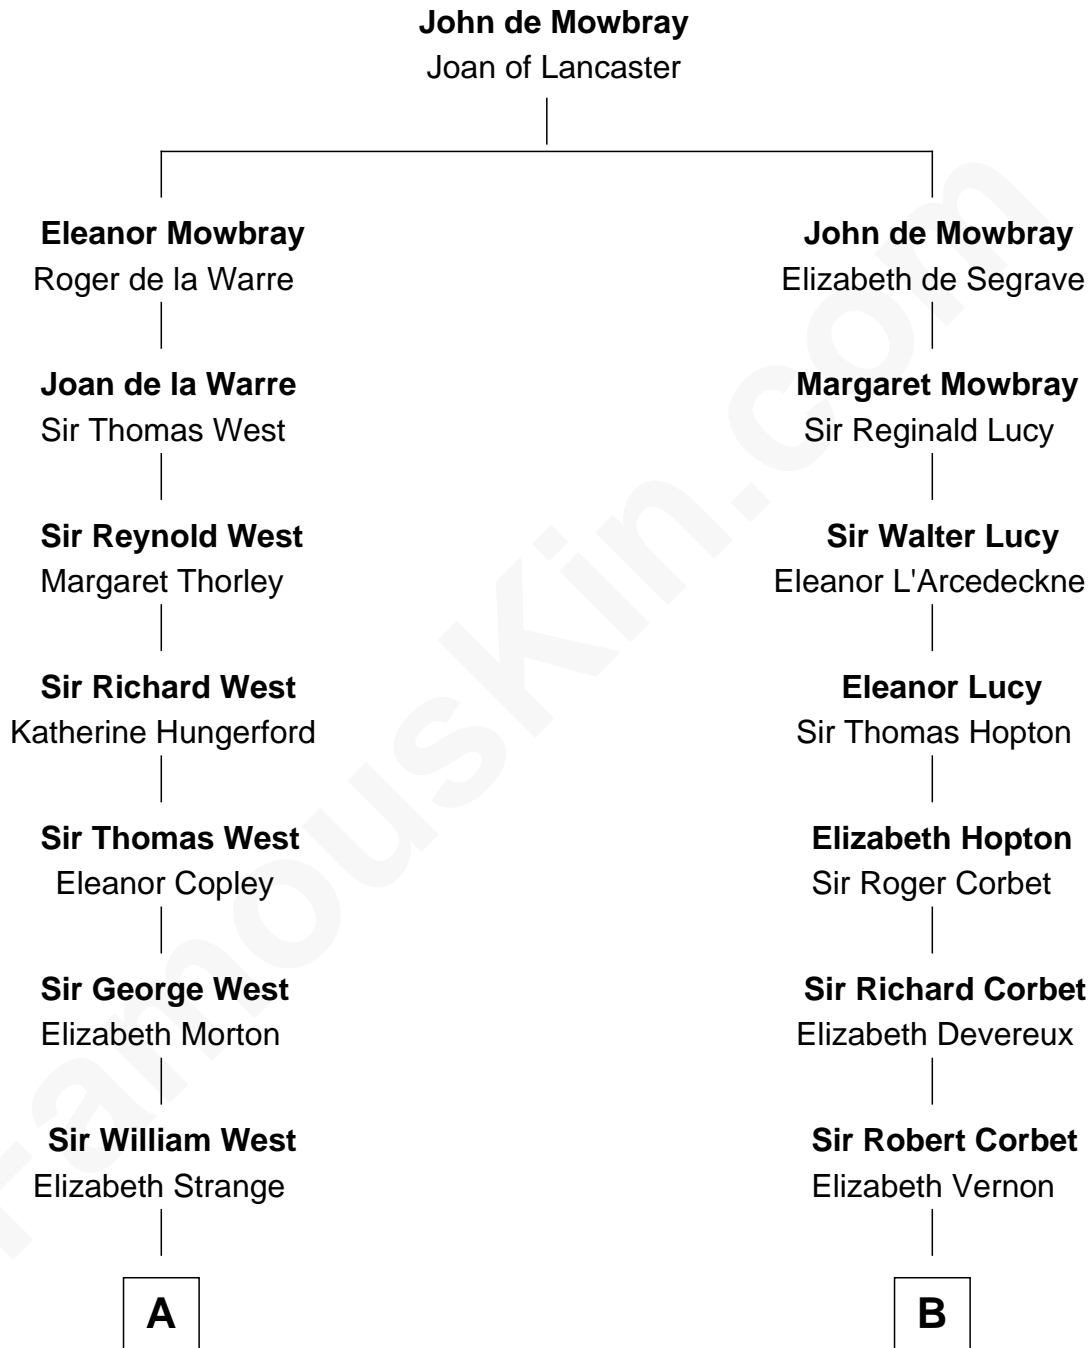

FamousKin.com

Relationship Chart of

John Cena

Movie Actor and WWE Pro Wrestler

20th cousin 1 time removed of

John Foster Dulles

52nd U.S. Secretary of State

C