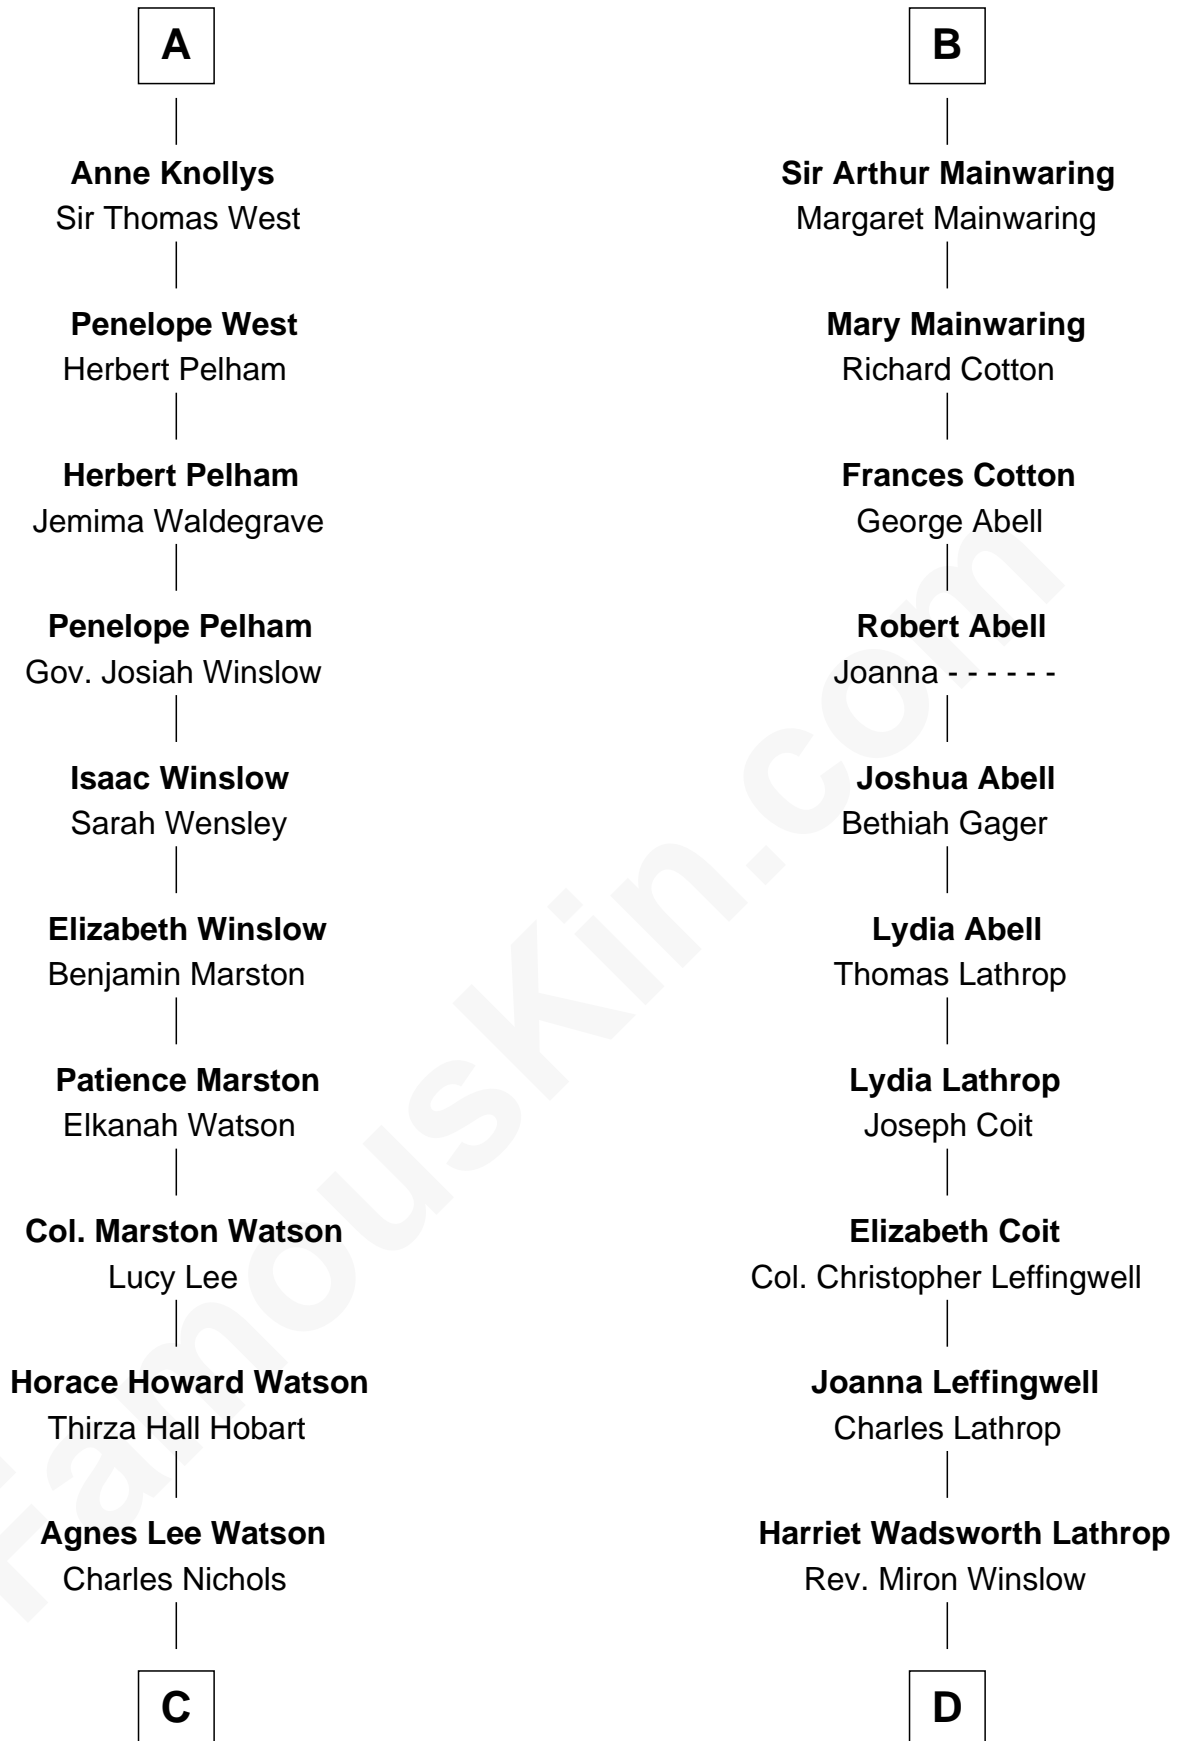

FamousKin.com Relationship Chart of **John Cena**

Movie Actor and WWE Pro Wrestler

19th cousin 2 times removed of

John Foster Dulles

52nd U.S. Secretary of State

C

Charles H. Nichols

Martha Emma Dix