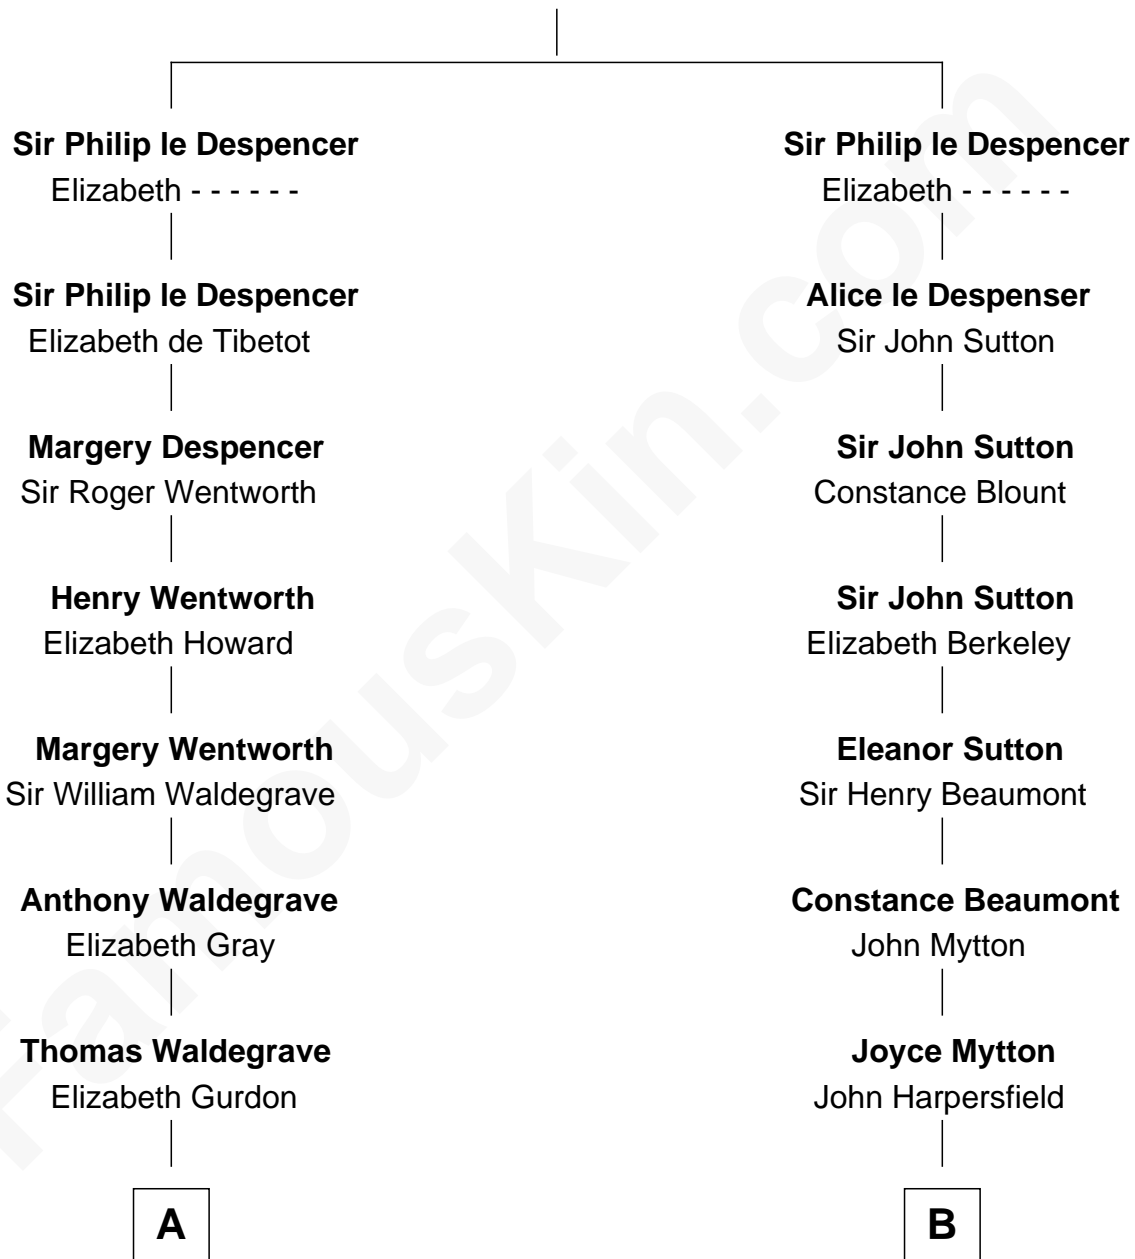

Sir Philip le Despencer

Joan de Cobham