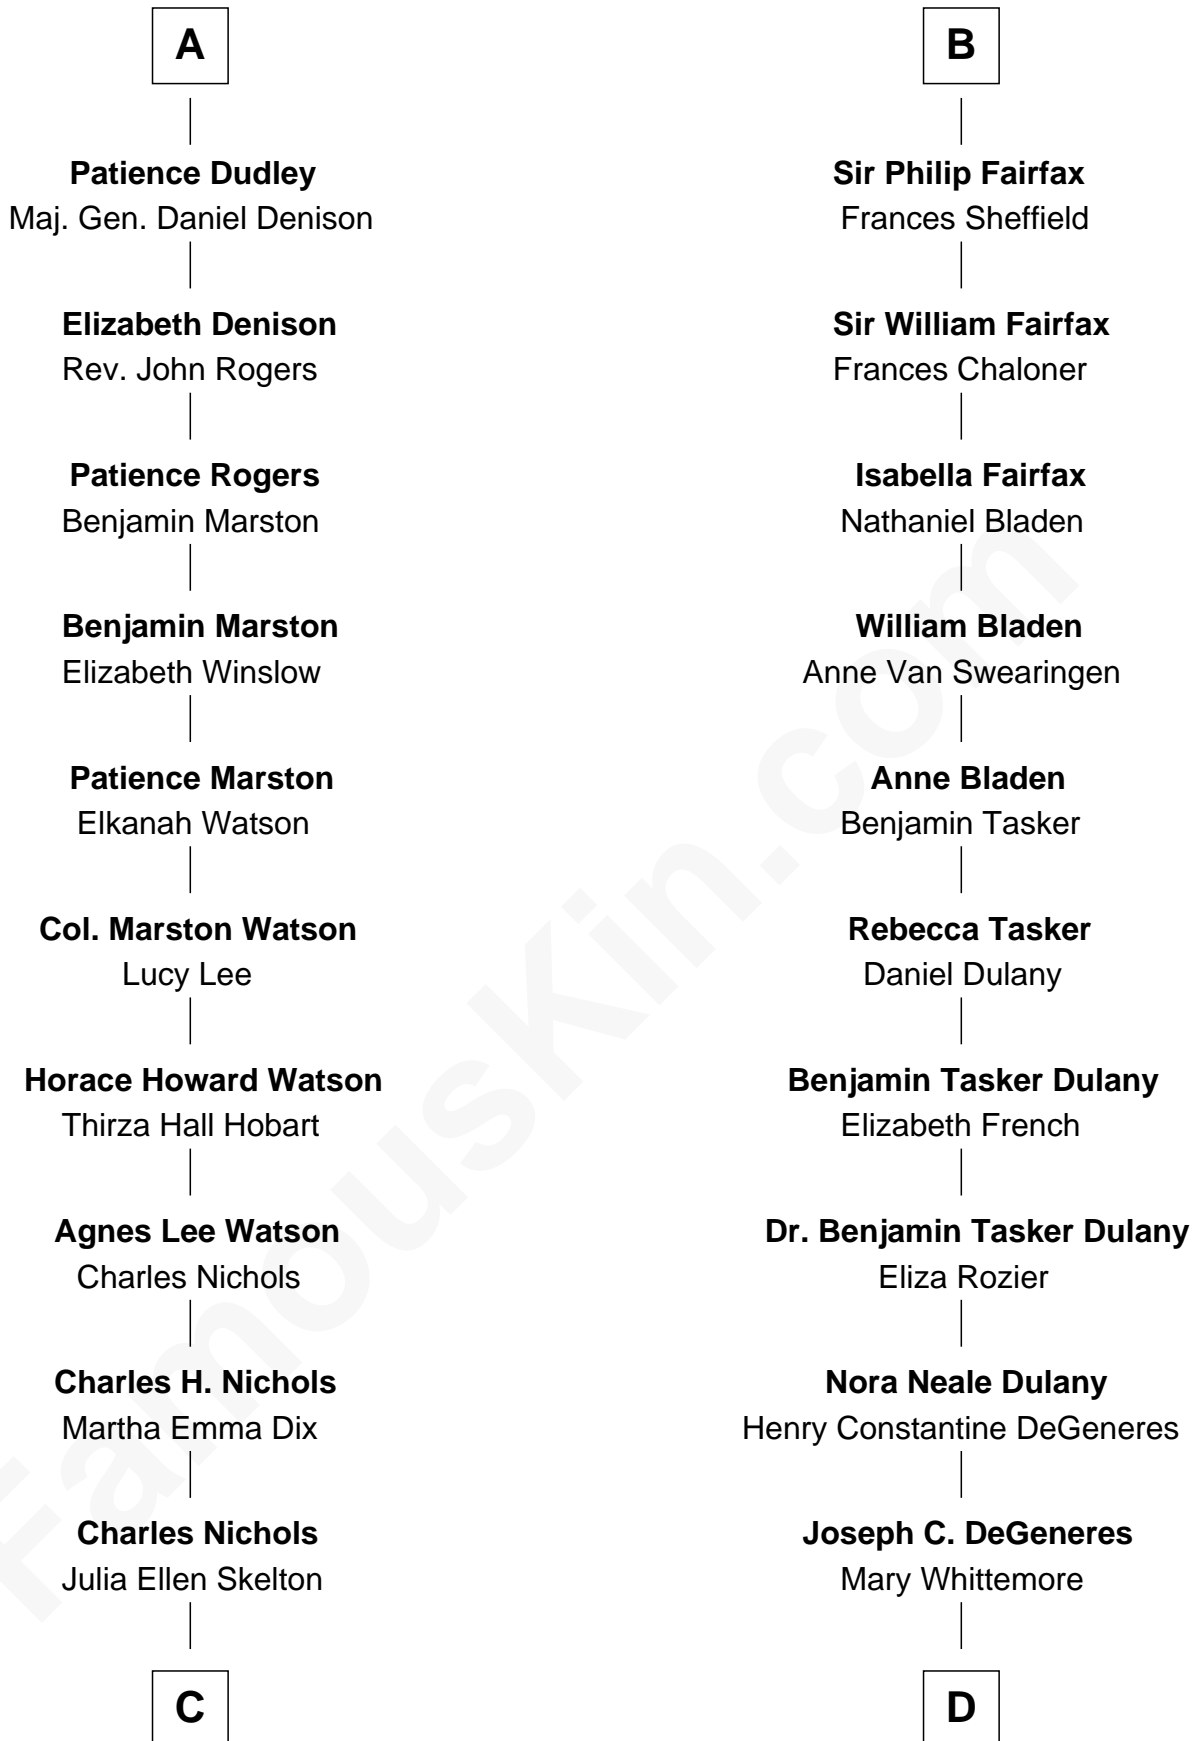

FamousKin.com

Relationship Chart of

John Cena

Movie Actor and WWE Pro Wrestler

19th cousin 1 time removed of

Ellen DeGeneres

Comedienne and TV Personality

C