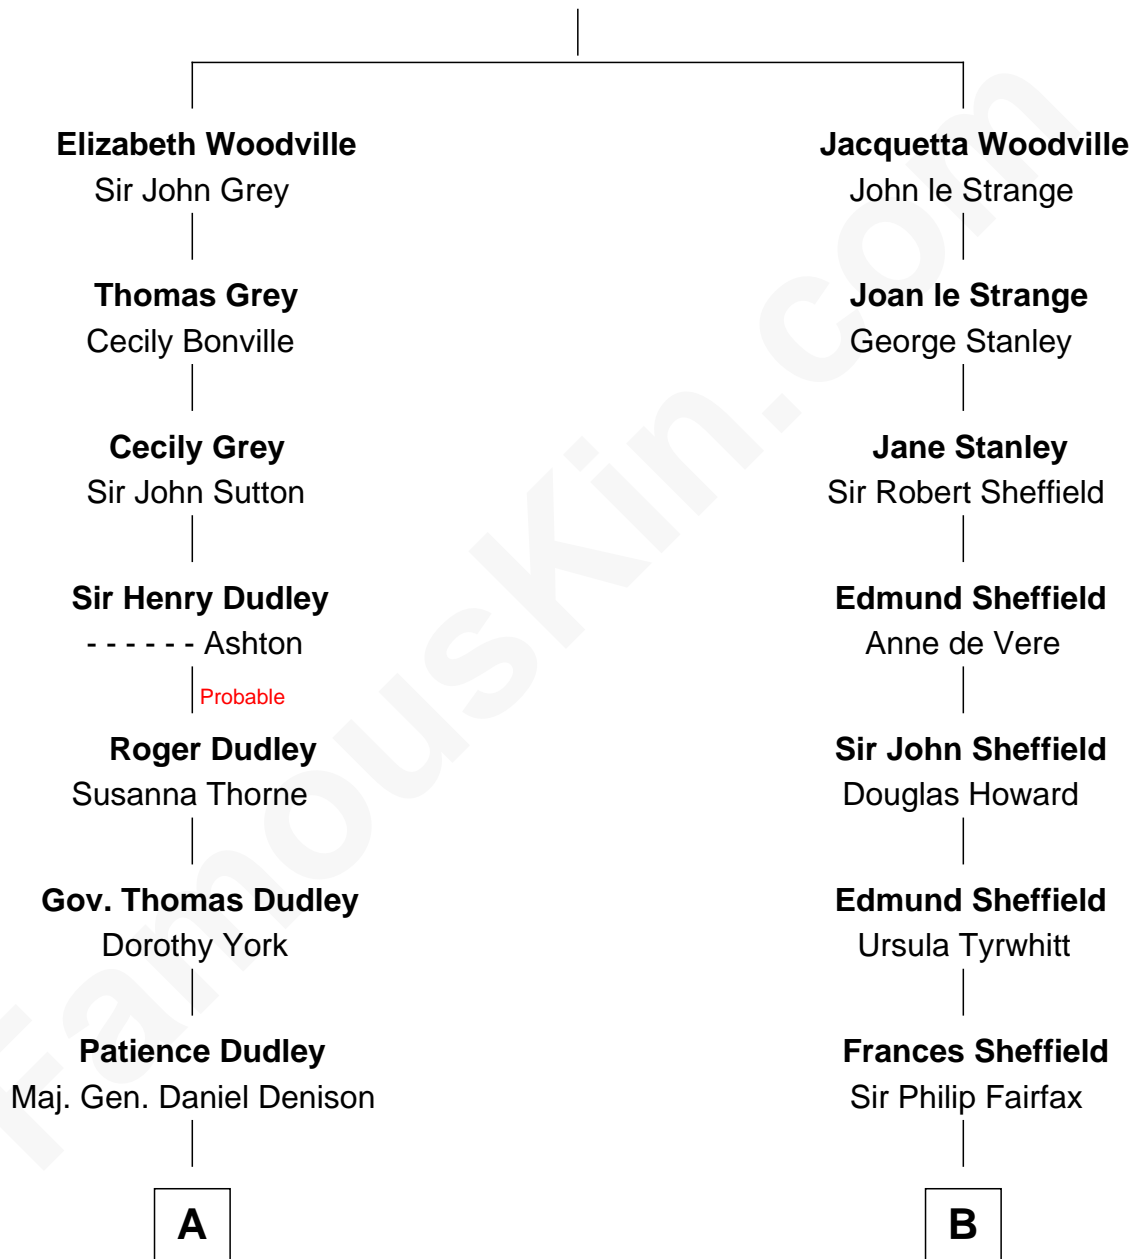

FamousKin.com

Relationship Chart of

John Cena

Movie Actor and WWE Pro Wrestler

18th cousin 1 time removed of

Ellen DeGeneres

Comedienne and TV Personality

Sir Richard Woodville
Jacquetta of Luxembourg