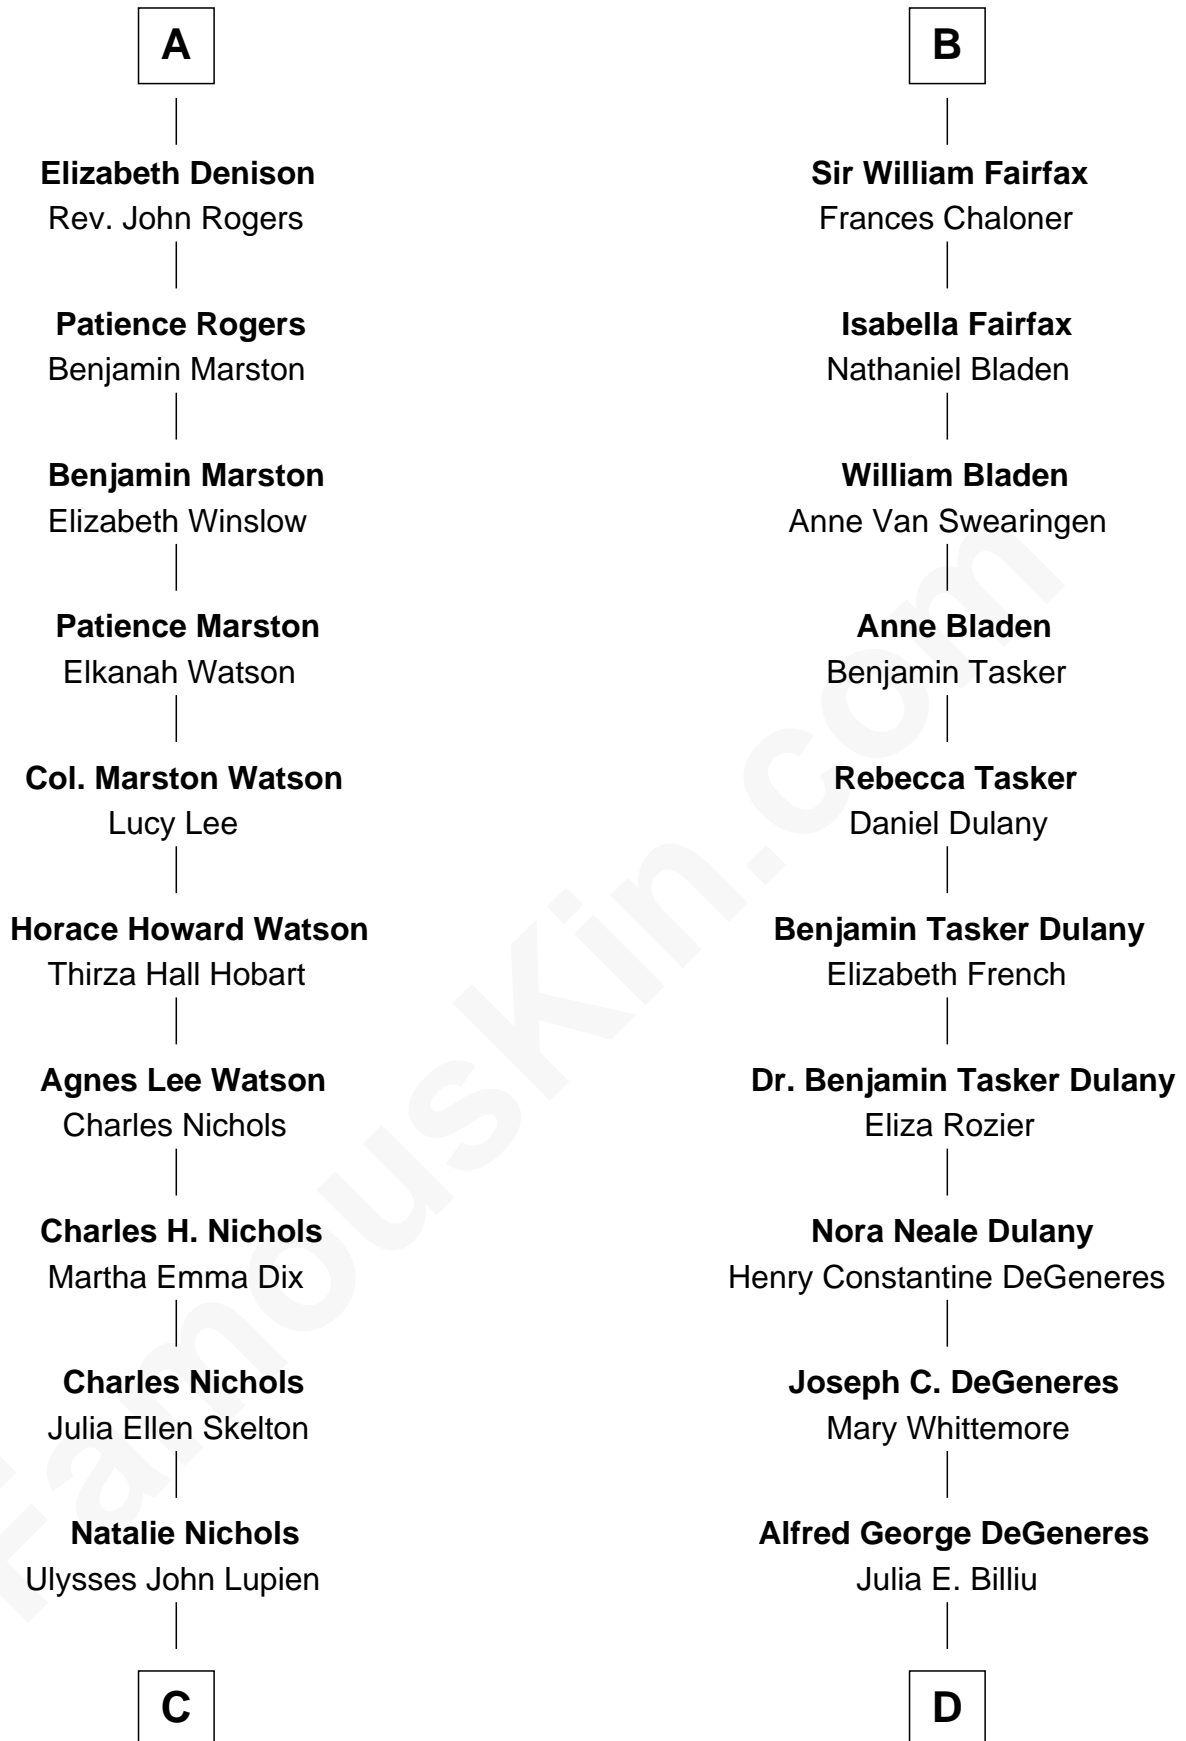

FamousKin.com

Relationship Chart of

John Cena

Movie Actor and WWE Pro Wrestler

18th cousin 1 time removed of

Ellen DeGeneres

Comedienne and TV Personality

Sir Richard Woodville
Jacquetta of Luxembourg