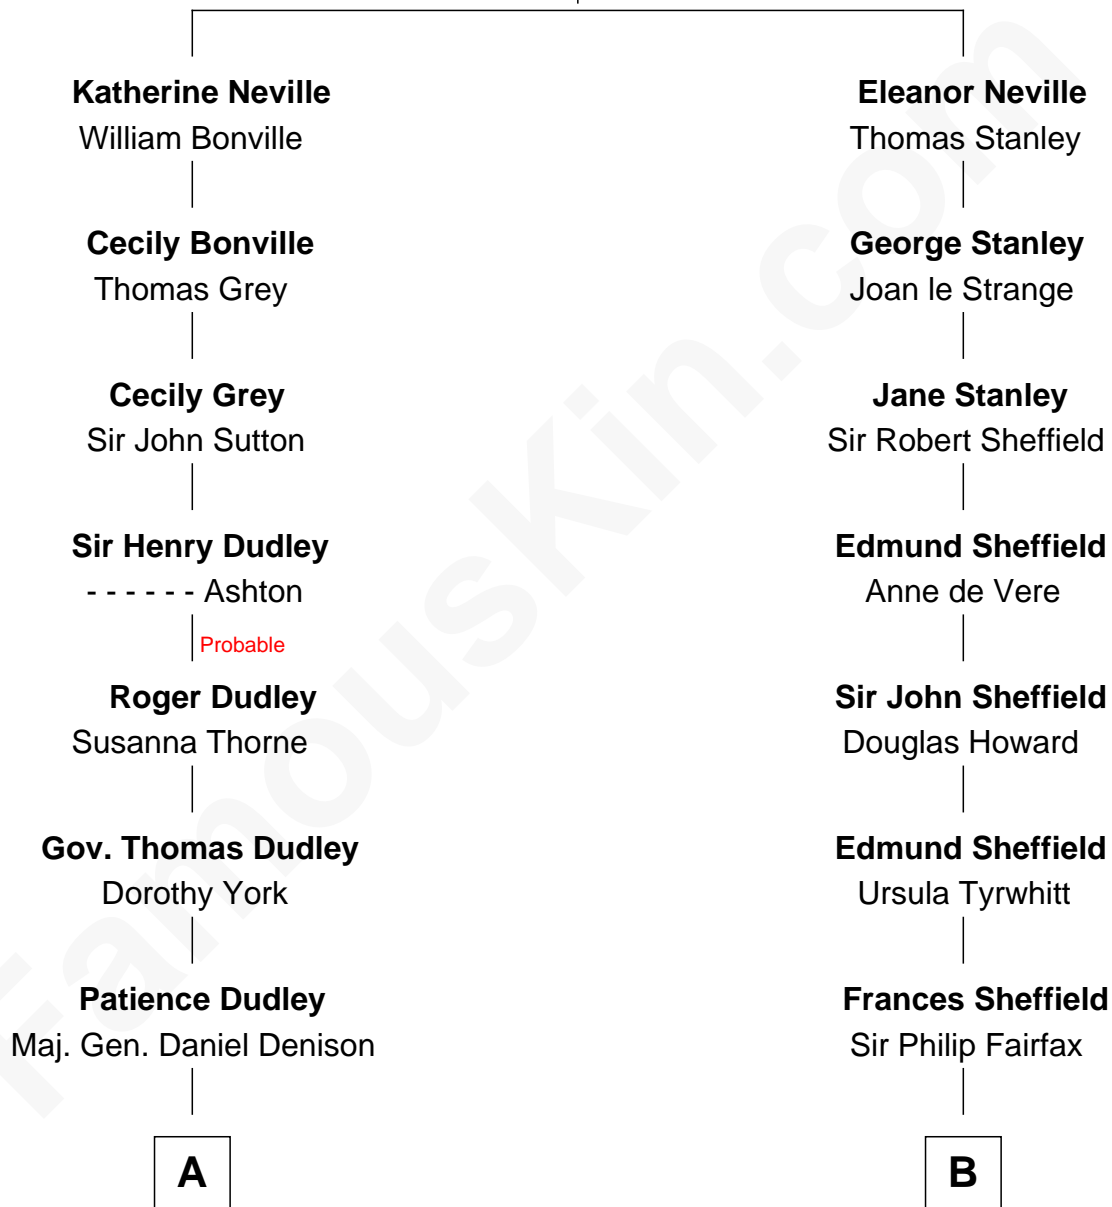

FamousKin.com

Relationship Chart of

John Cena

Movie Actor and WWE Pro Wrestler

18th cousin 1 time removed of

Ellen DeGeneres

Comedienne and TV Personality

Sir Richard Neville

Alice Montagu

C

Carol Frances Lupien

John Joseph Cena

John Cena

Actor and Pro Wrestler

D

Elliot Everett DeGeneres