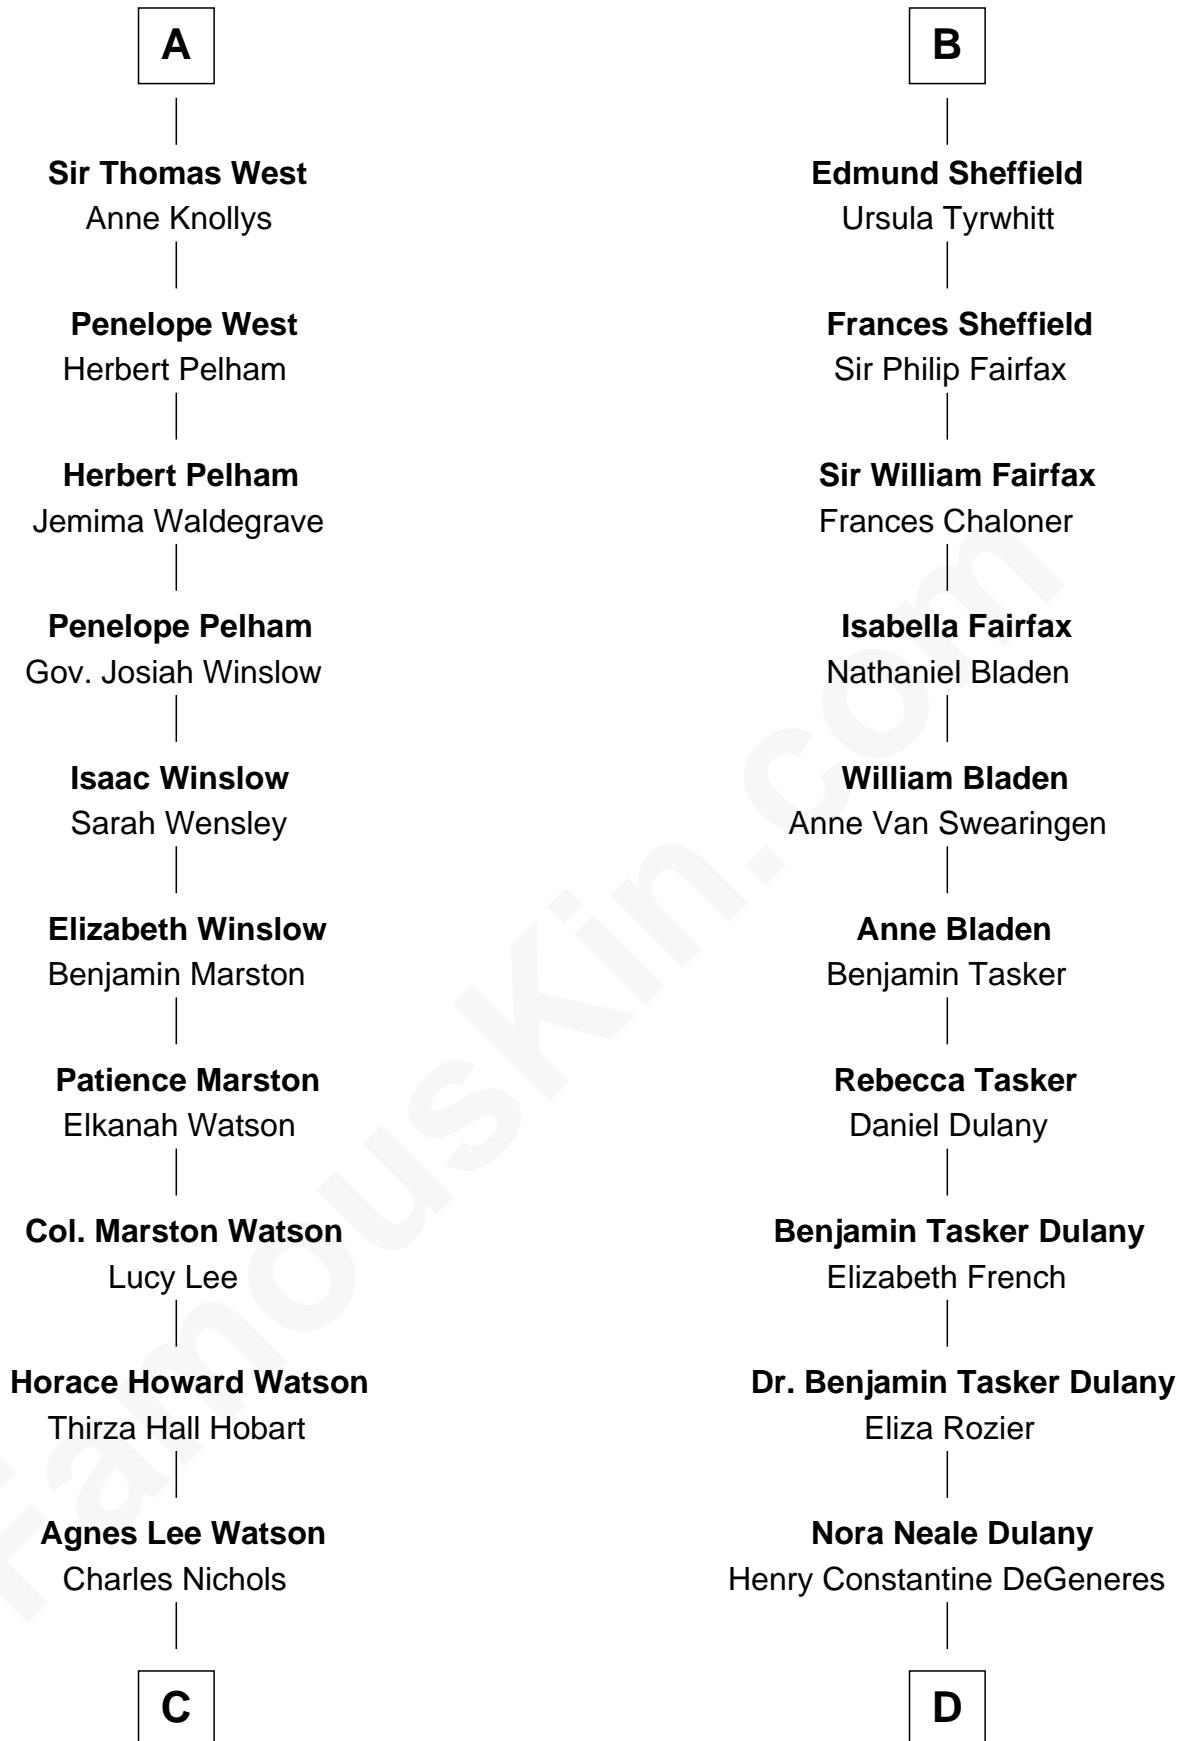

# FamousKin.com Relationship Chart of

**John Cena**

*Movie Actor and WWE Pro Wrestler*

21st cousin of

**Ellen DeGeneres**

*Comedienne and TV Personality*

**John de Mowbray**

Joan of Lancaster

**C**

**Charles H. Nichols**

Martha Emma Dix

**Charles Nichols**

Julia Ellen Skelton

**Natalie Nichols**

Ulysses John Lupien

**Carol Frances Lupien**