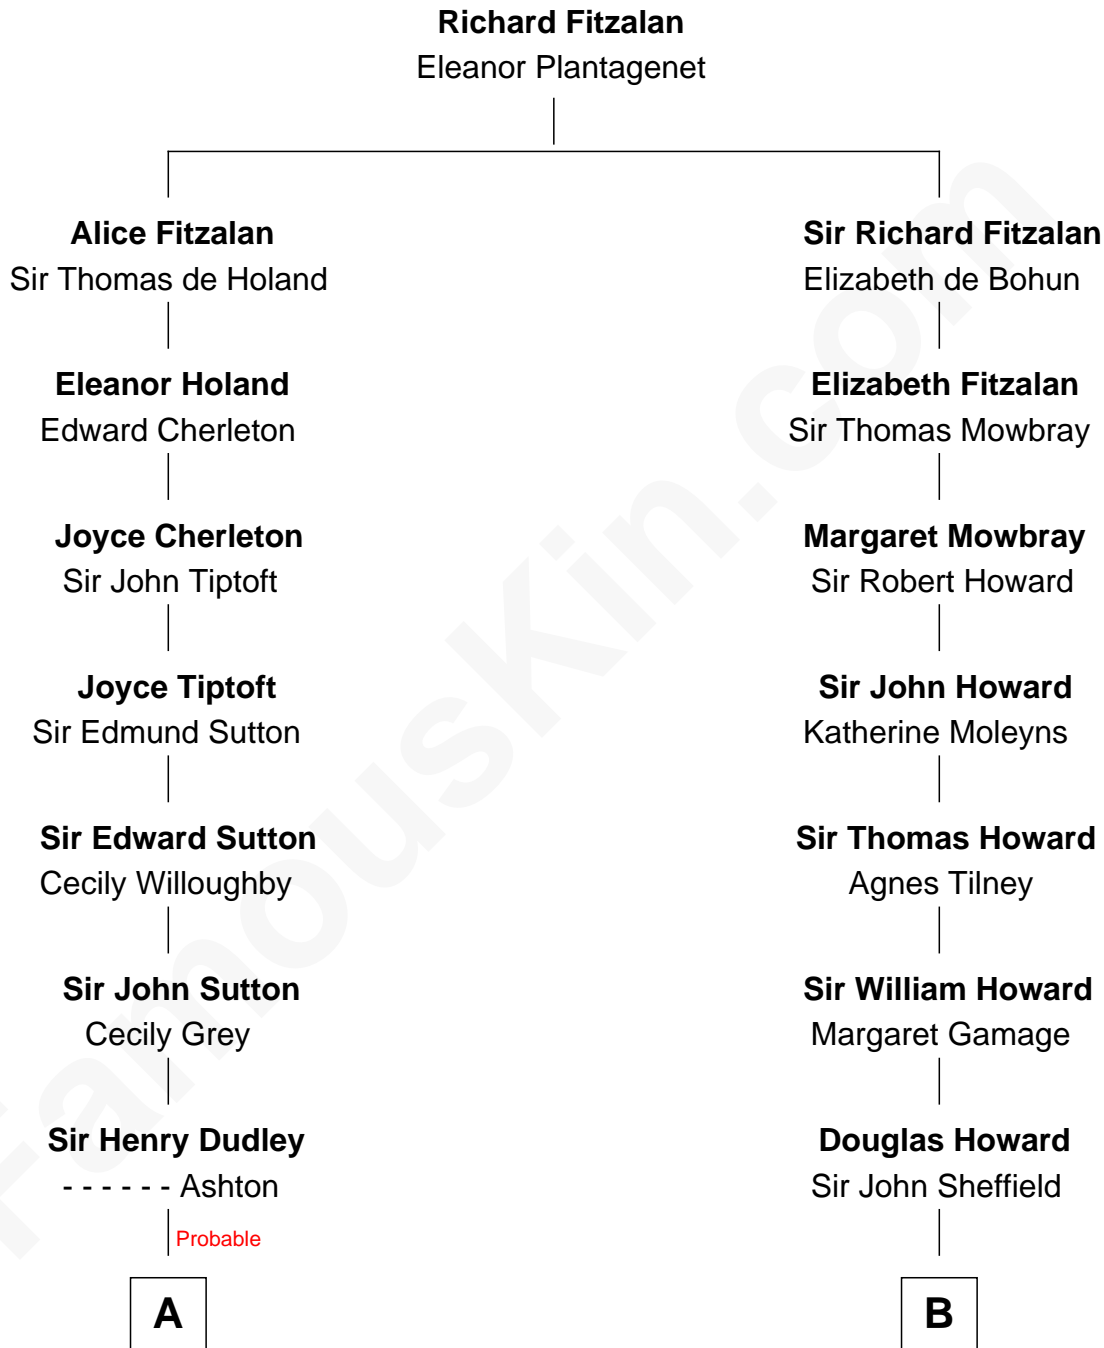

# FamousKin.com Relationship Chart of

**John Cena**

*Movie Actor and WWE Pro Wrestler*

21st cousin of

**Ellen DeGeneres**

*Comedienne and TV Personality*

**C**

**Charles H. Nichols**