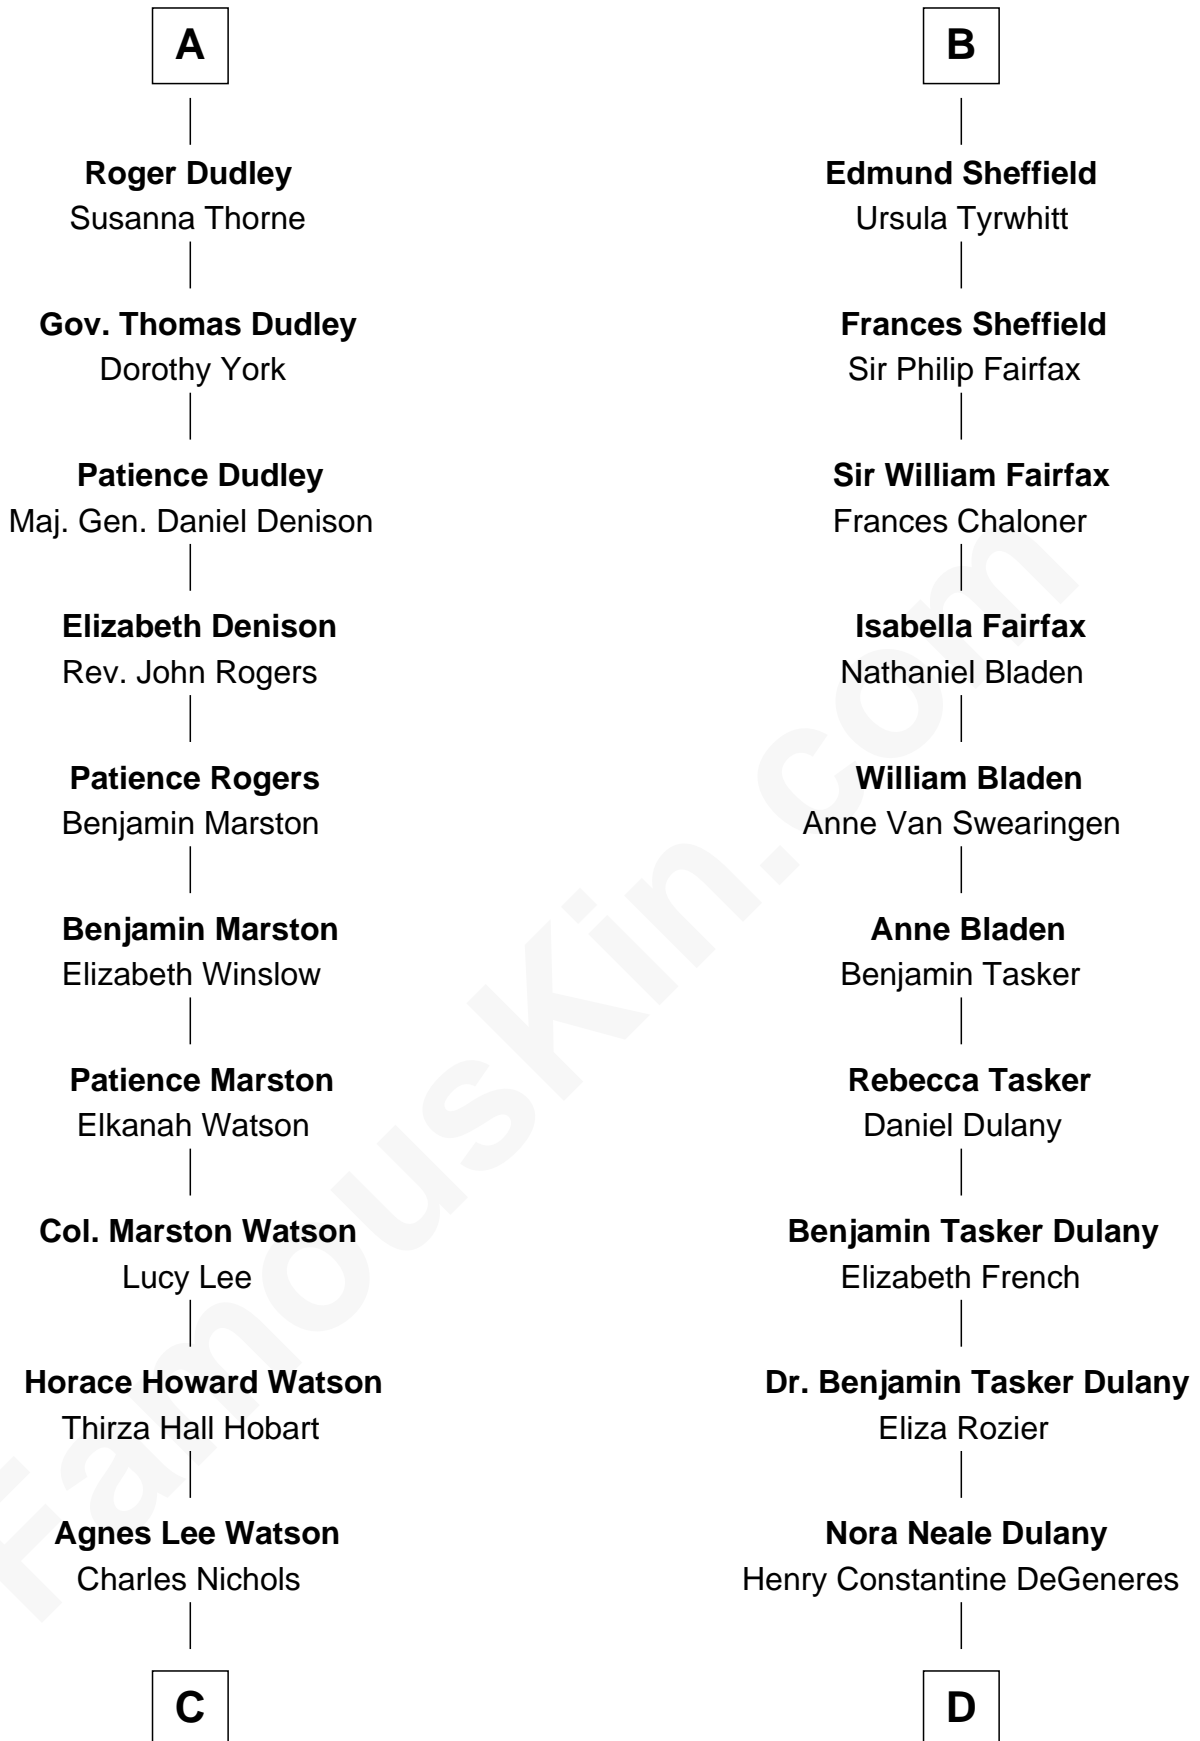

# FamousKin.com Relationship Chart of

**John Cena**

*Movie Actor and WWE Pro Wrestler*

21st cousin of

**Ellen DeGeneres**

*Comedienne and TV Personality*

**C**

**Charles H. Nichols**