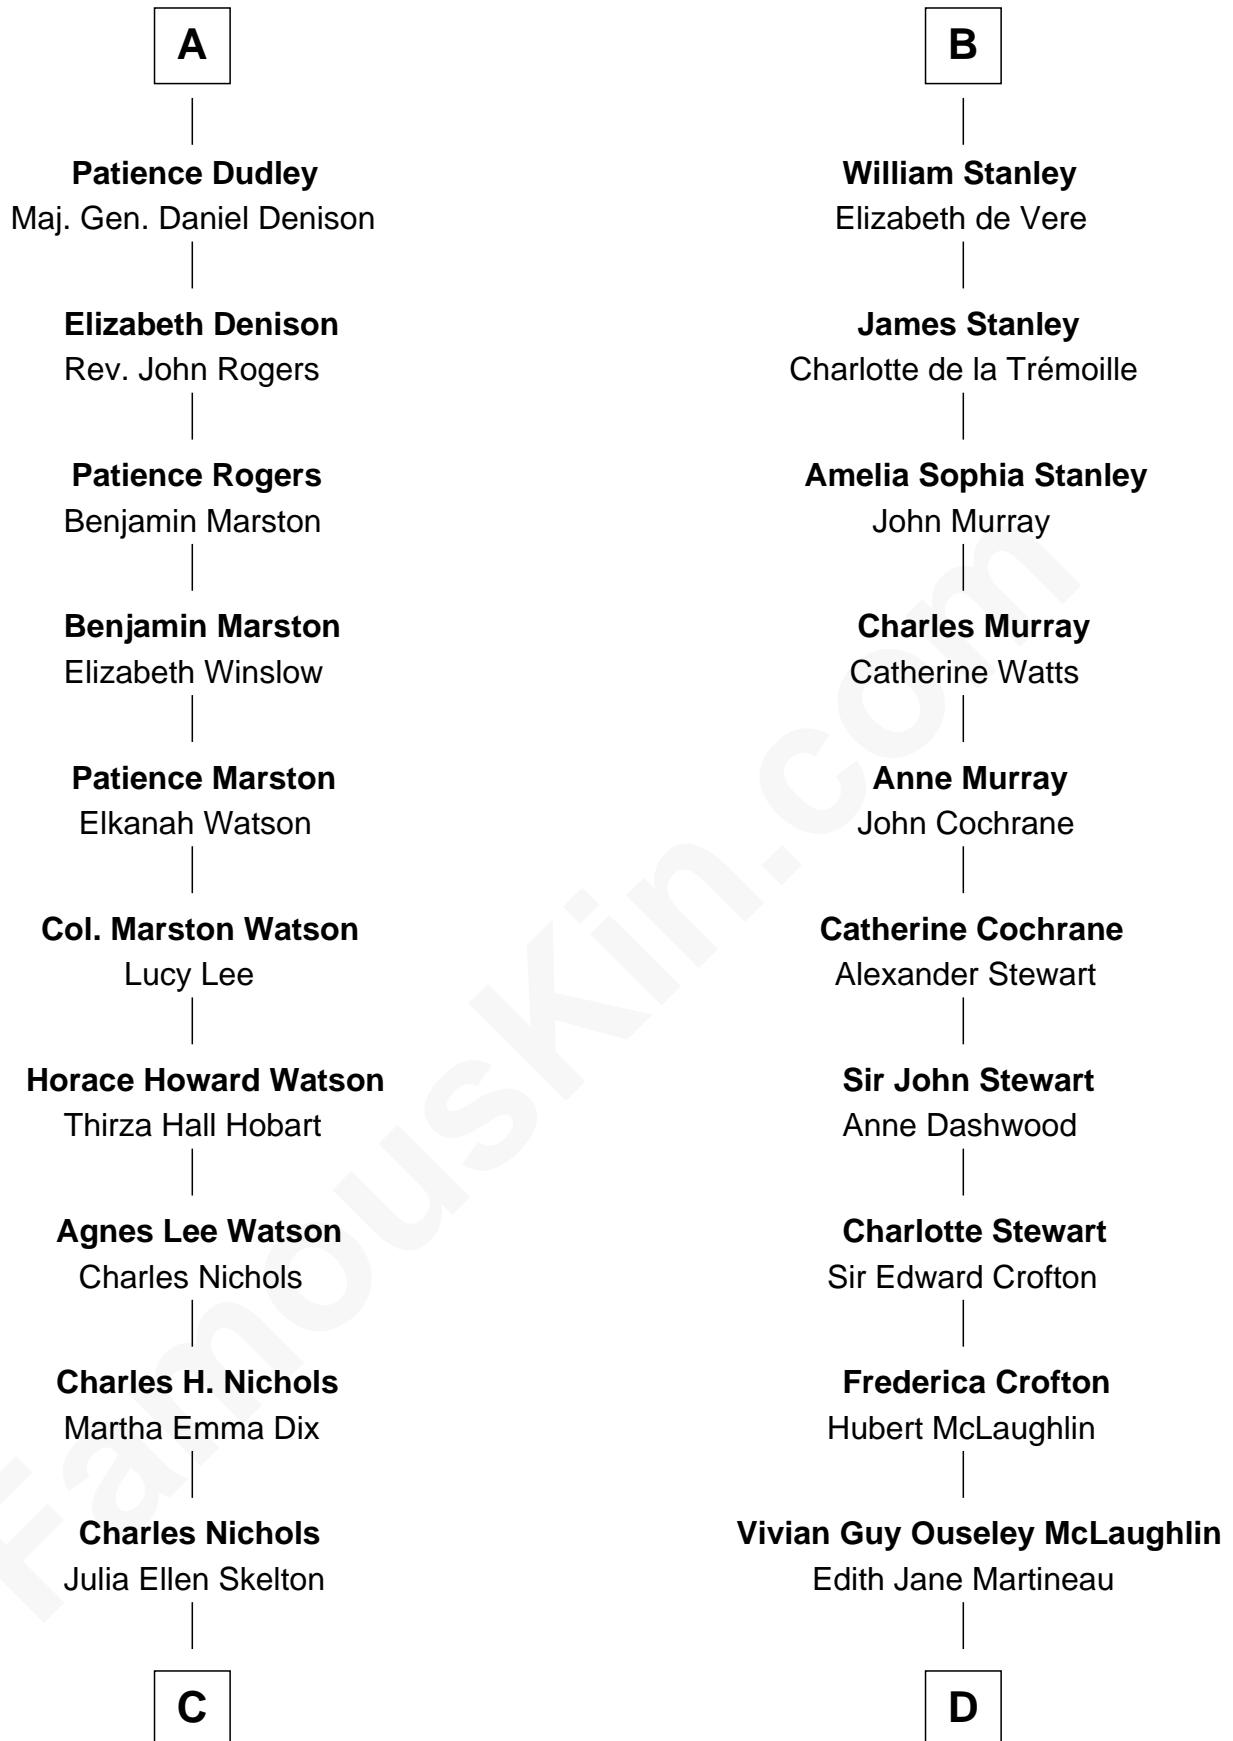

FamousKin.com Relationship Chart of

John Cena

Movie Actor and WWE Pro Wrestler

19th cousin of

Guy Ritchie

British Filmmaker

C

Natalie Nichols
Ulysses John Lupien