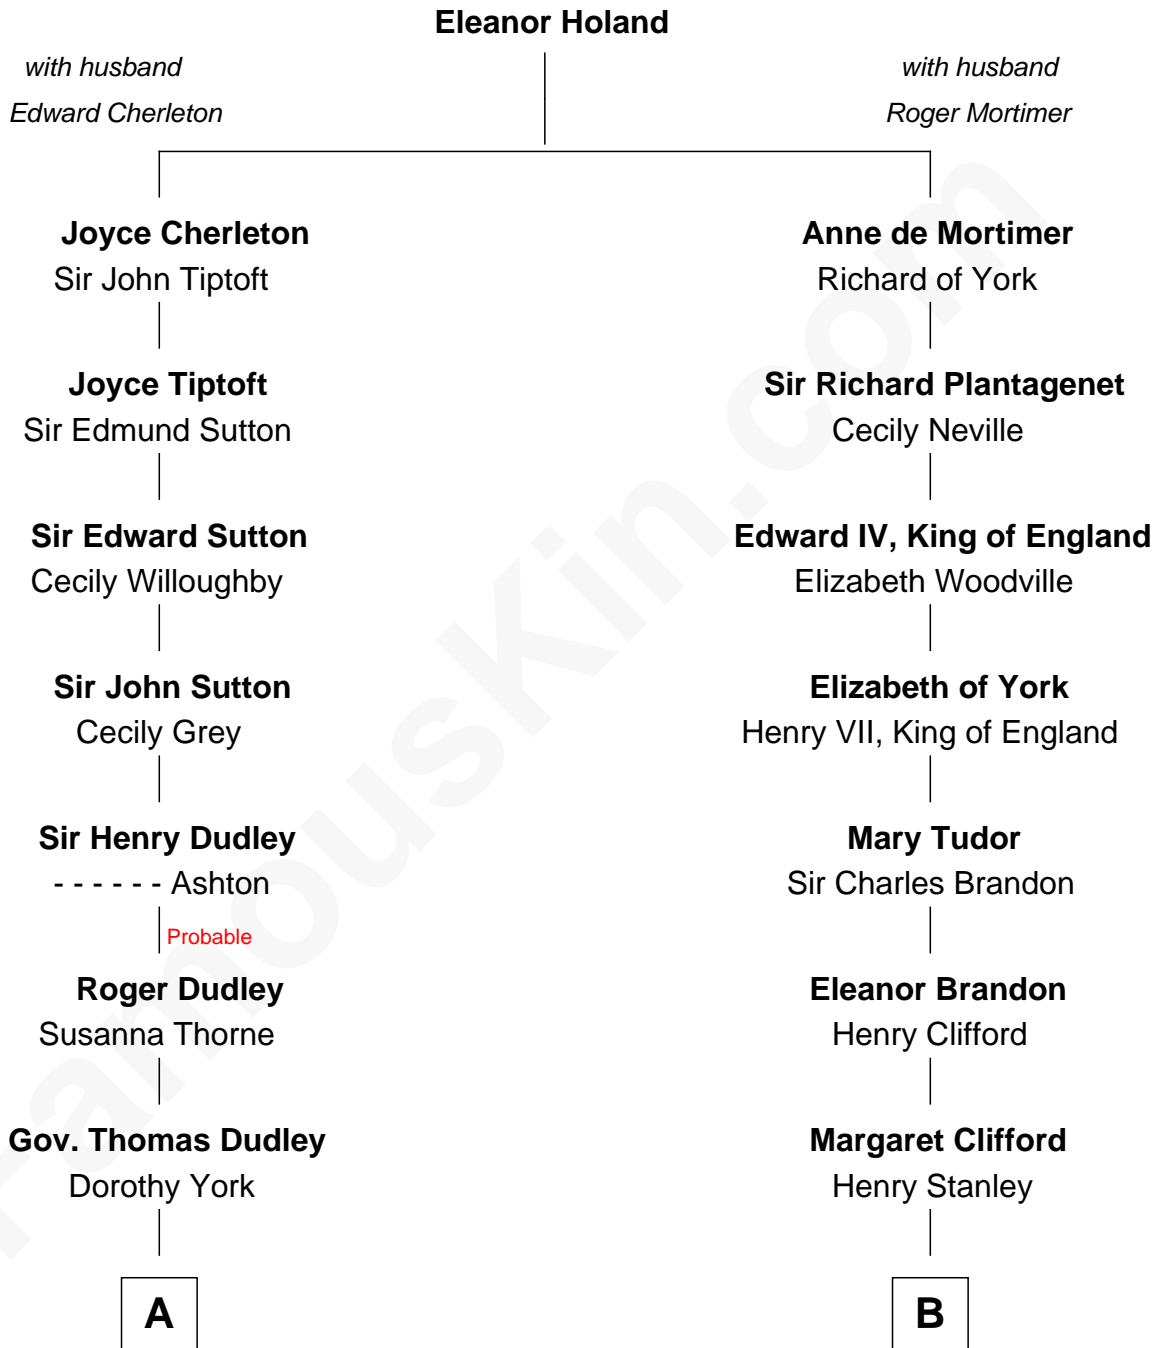

FamousKin.com Relationship Chart of

John Cena

Movie Actor and WWE Pro Wrestler

19th cousin of

Guy Ritchie

British Filmmaker

C

Natalie Nichols
Ulysses John Lupien