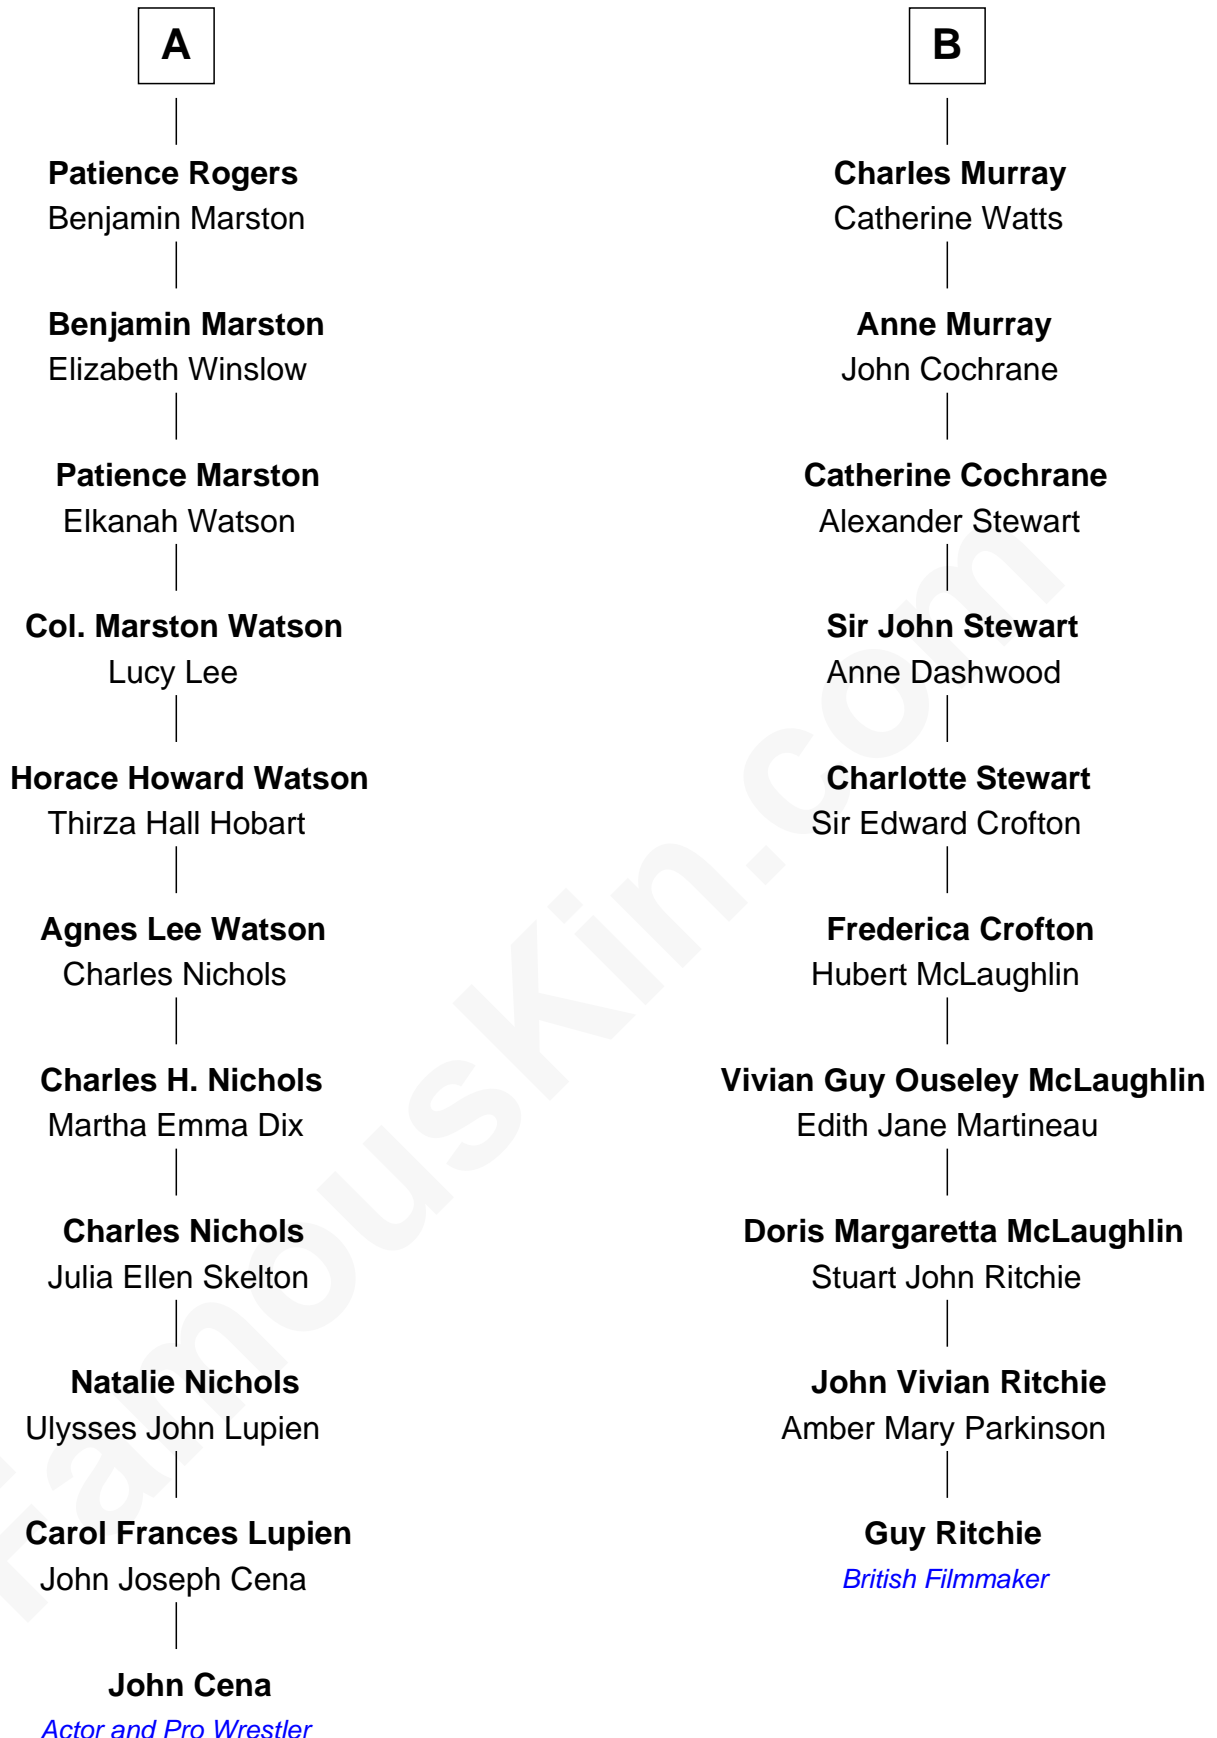

## Relationship Chart of

### John Cena

Movie Actor and WWE Pro Wrestler

16th cousin 1 time removed of

**Guy Ritchie**

British Filmmaker

John Cena photo by [Edward Joseph Hersom II](#)

Guy Ritchie photo by [Georges Biard](#) [\(CC BY-SA 3.0\)](#)