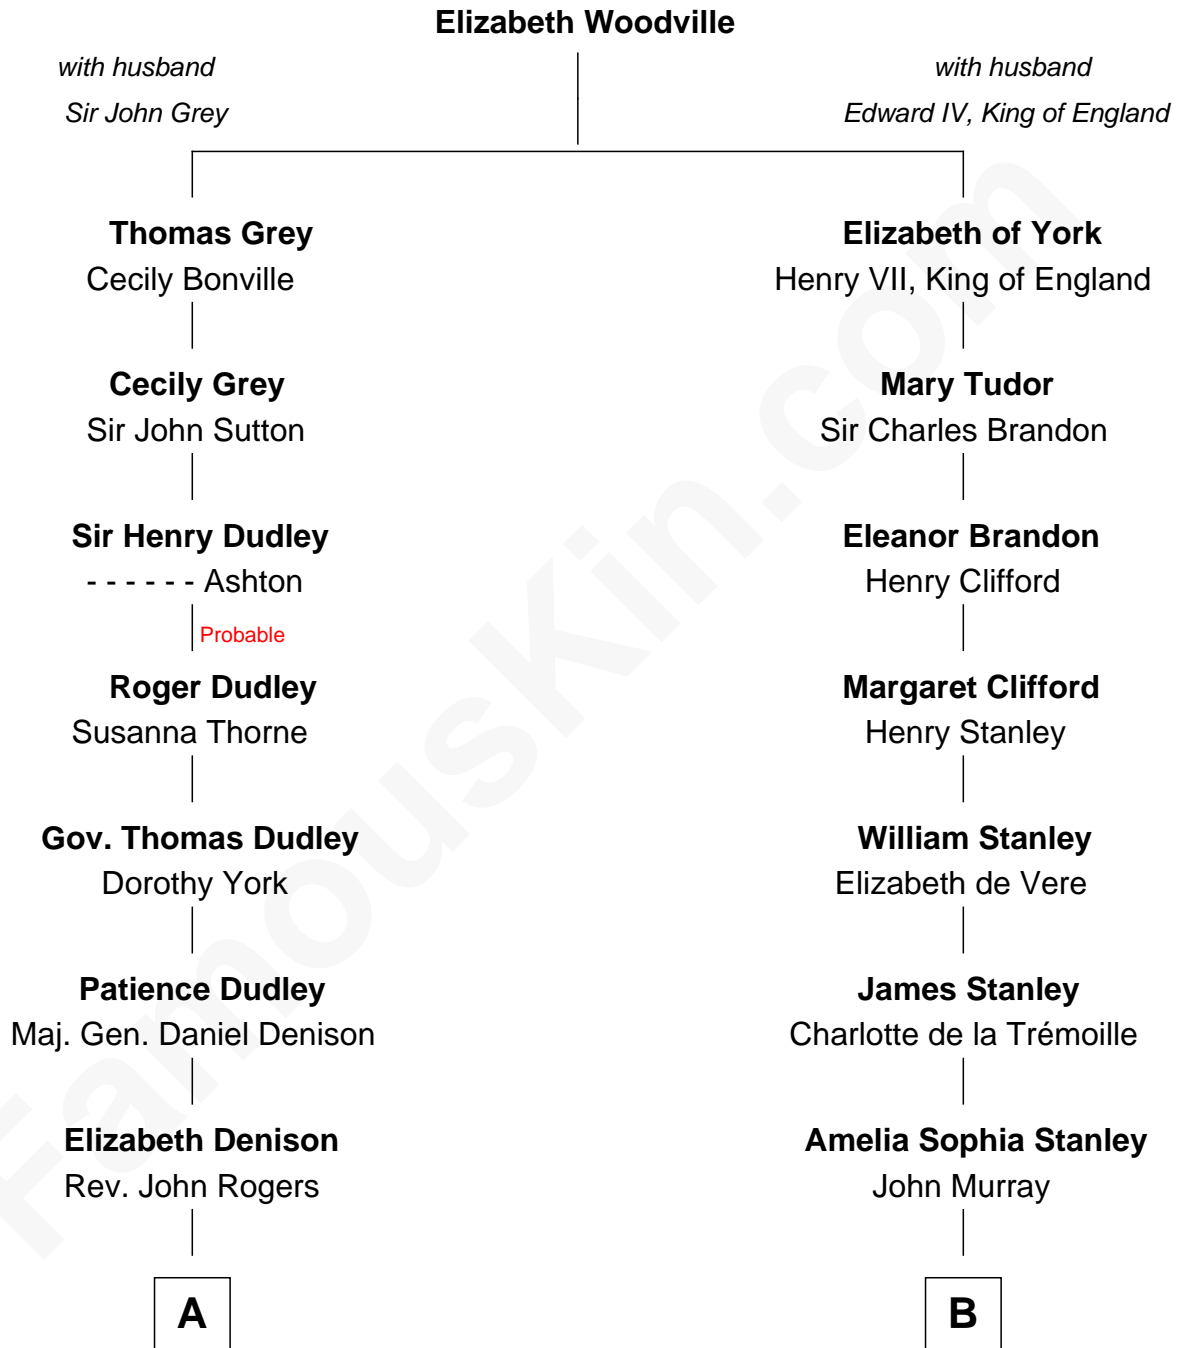

## Relationship Chart of

### John Cena

Movie Actor and WWE Pro Wrestler

16th cousin 1 time removed of

**Guy Ritchie**

British Filmmaker

John Cena photo by [Edward Joseph Hersom II](#)

Guy Ritchie photo by [Georges Biard](#) [\(CC BY-SA 3.0\)](#)