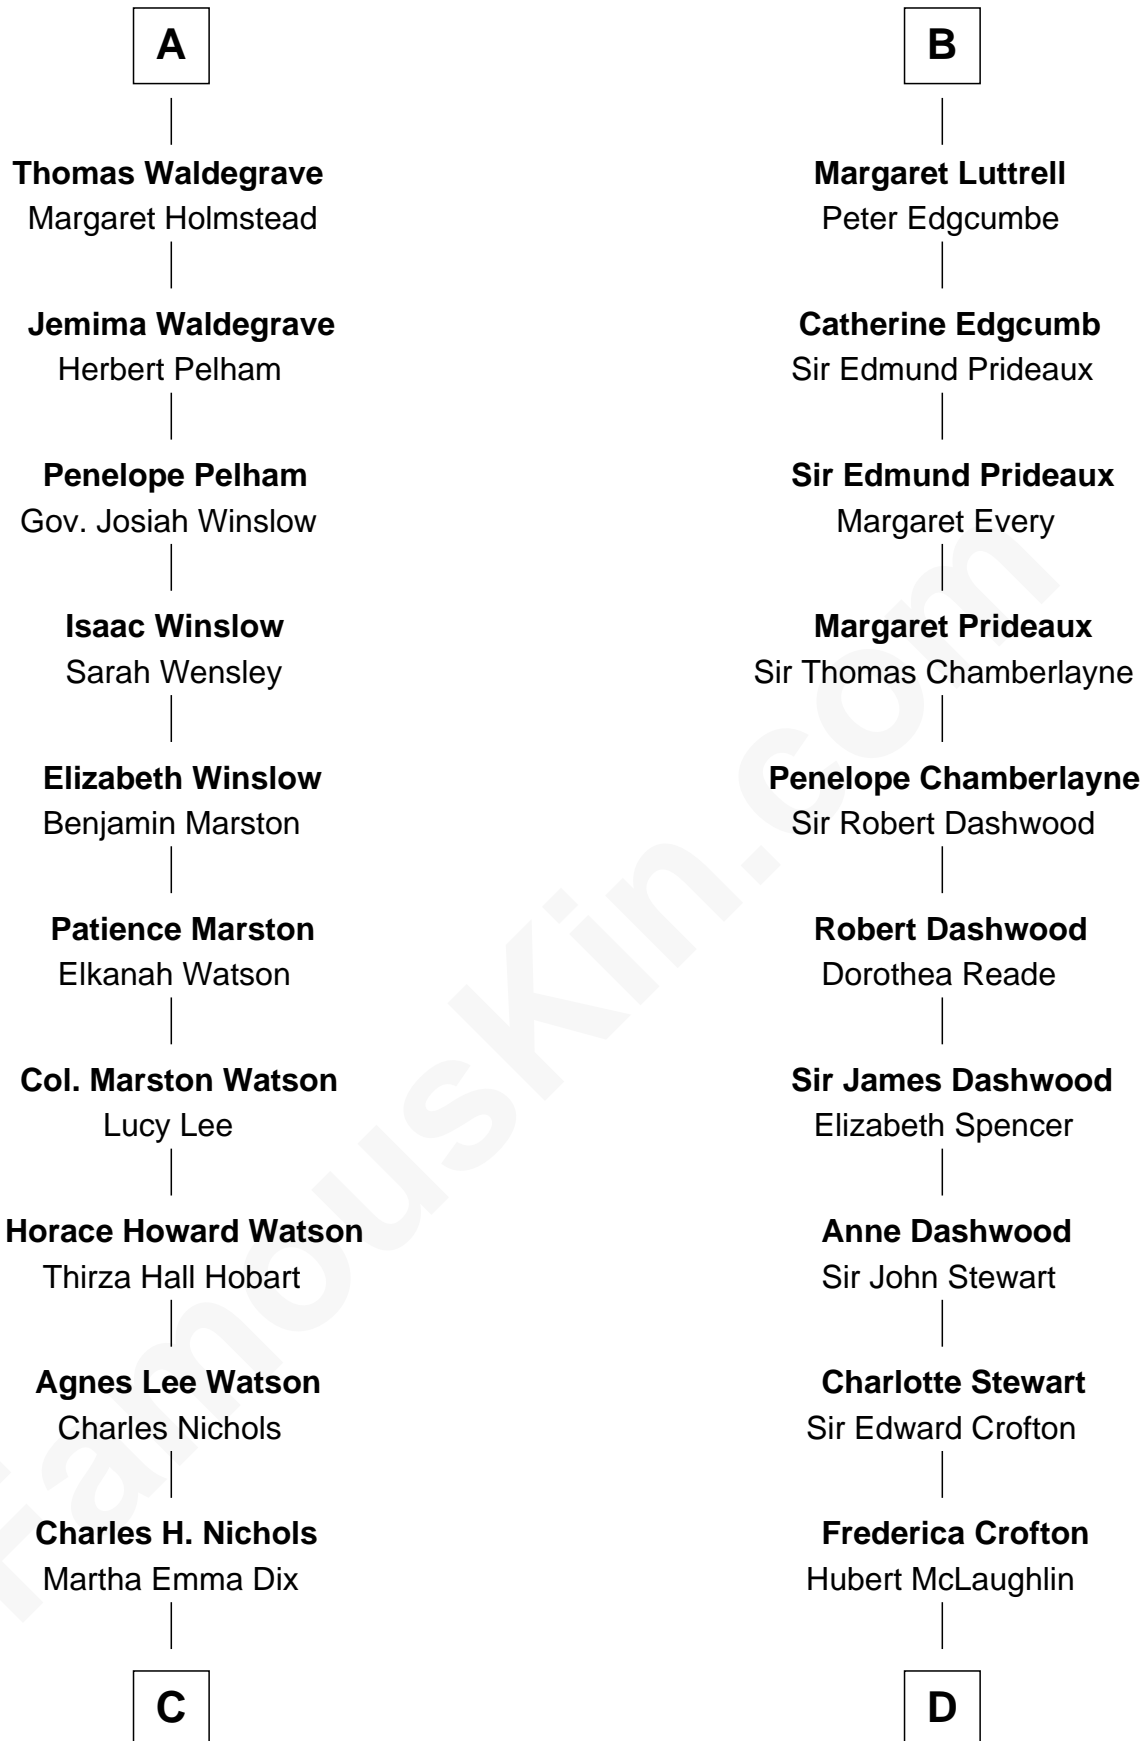

# FamousKin.com Relationship Chart of

**John Cena**

*Movie Actor and WWE Pro Wrestler*

20th cousin of

**Guy Ritchie**

*British Filmmaker*

**William Mylde**

**C**

**Charles Nichols**  
Julia Ellen Skelton

**Natalie Nichols**  
Ulysses John Lupien

**Carol Frances Lupien**  
John Joseph Cena

**John Cena**  
*Actor and Pro Wrestler*

**D**

**Vivian Guy Ouseley McLaughlin**  
Edith Jane Martineau