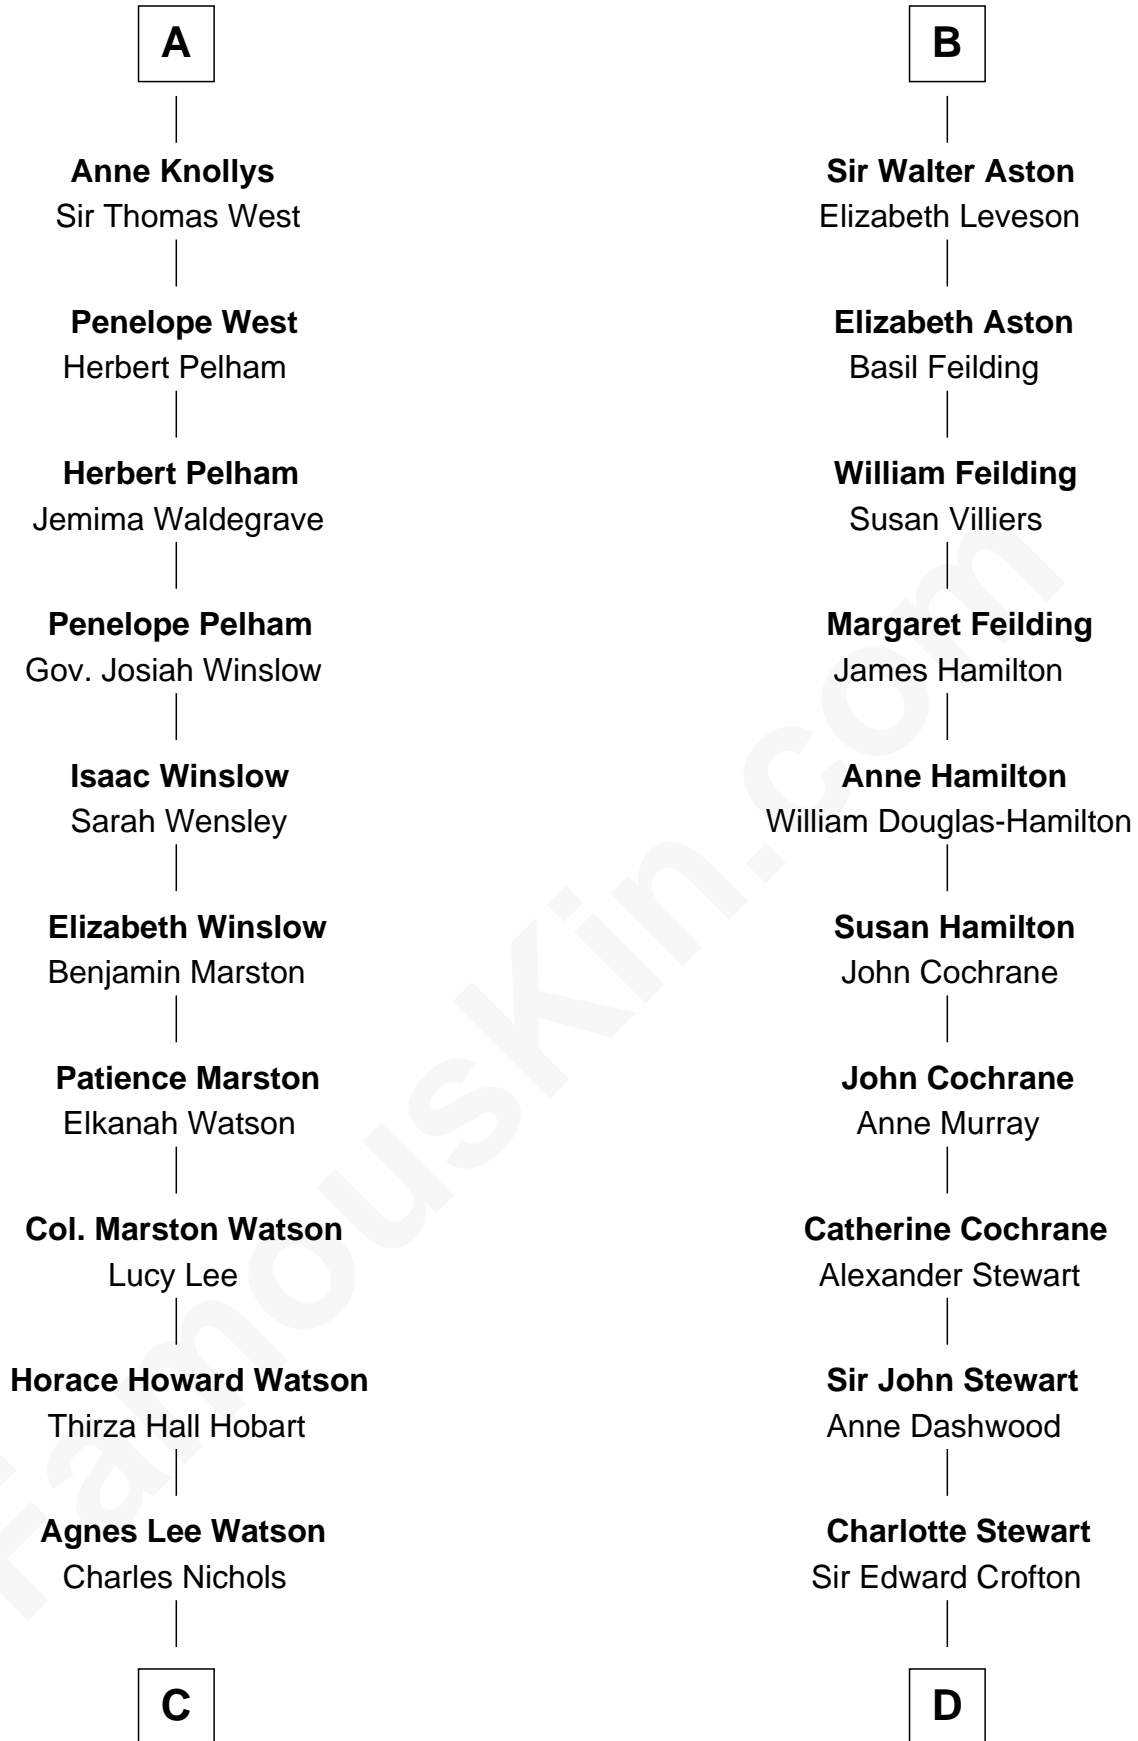

## Relationship Chart of

**John Cena**

*Movie Actor and WWE Pro Wrestler*

21st cousin of

**Guy Ritchie**

*British Filmmaker*

**John de Welles**

Maud de Roos

**C**

**Charles H. Nichols**

Martha Emma Dix

**Charles Nichols**

Julia Ellen Skelton

**Natalie Nichols**

Ulysses John Lupien

**Carol Frances Lupien**