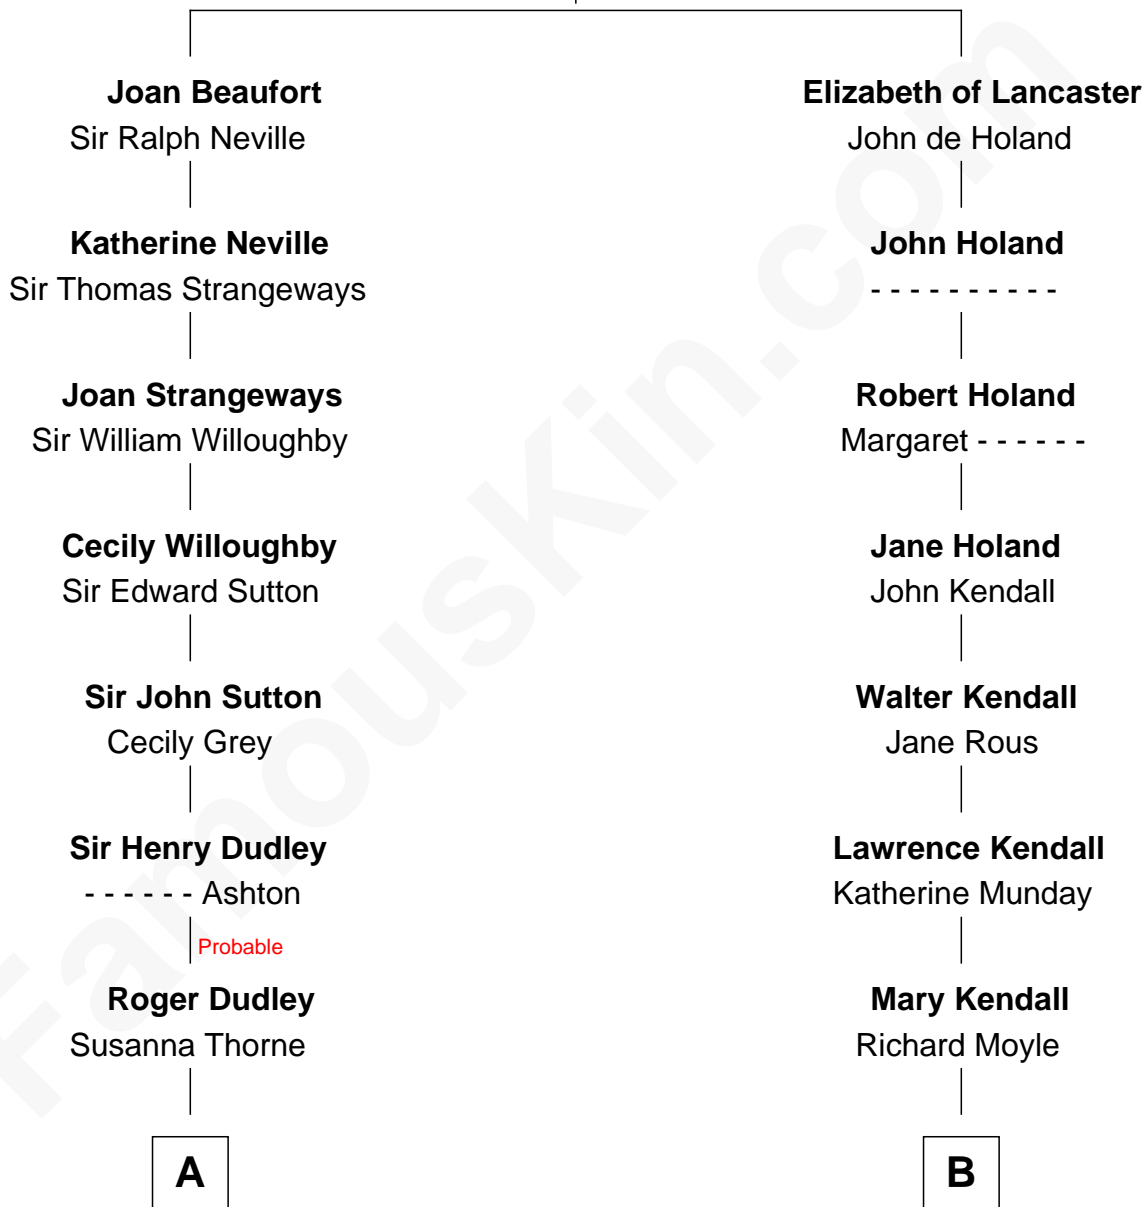

John of Gaunt

with wife
Katherine Roet

with wife
Blanche of Lancaster