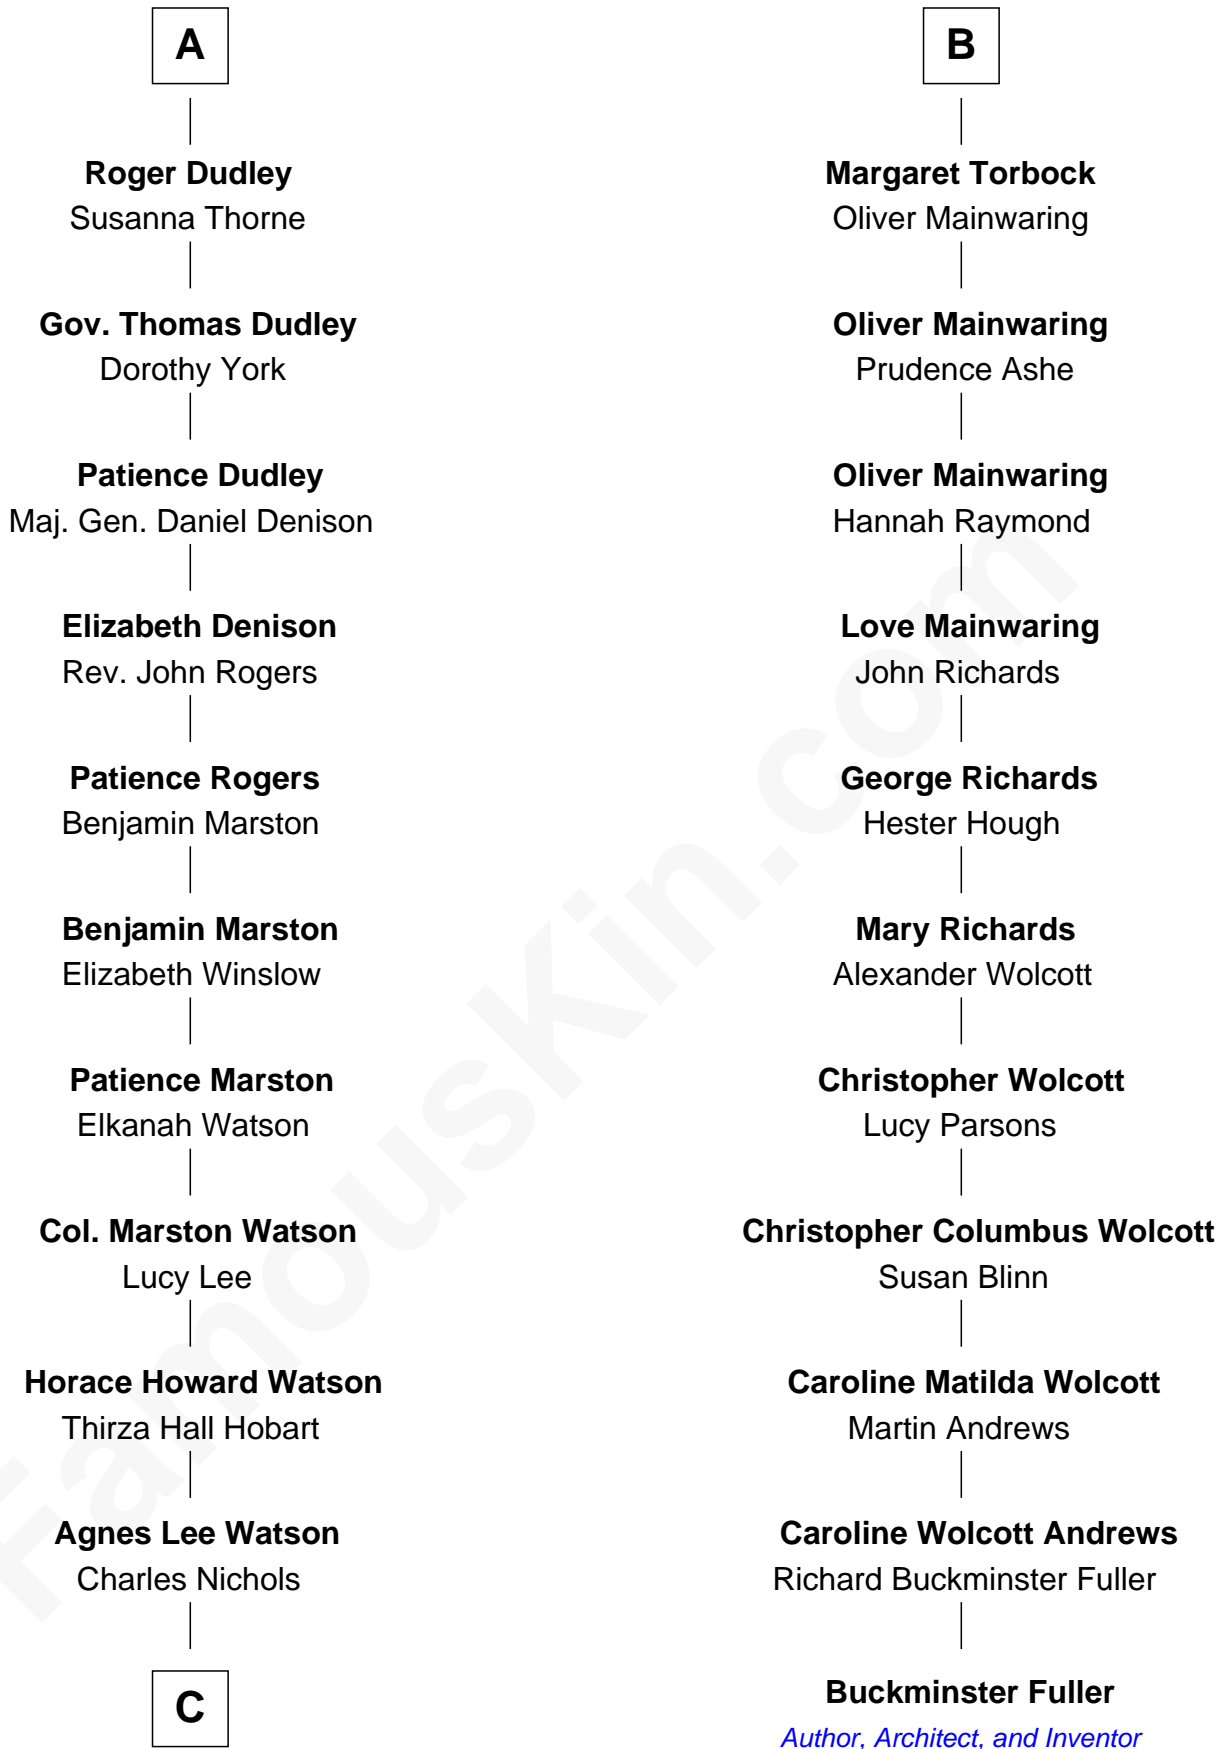

FamousKin.com

Relationship Chart of

John Cena

Movie Actor and WWE Pro Wrestler

17th cousin 4 times removed of

Buckminster Fuller

Author, Architect, and Inventor

C