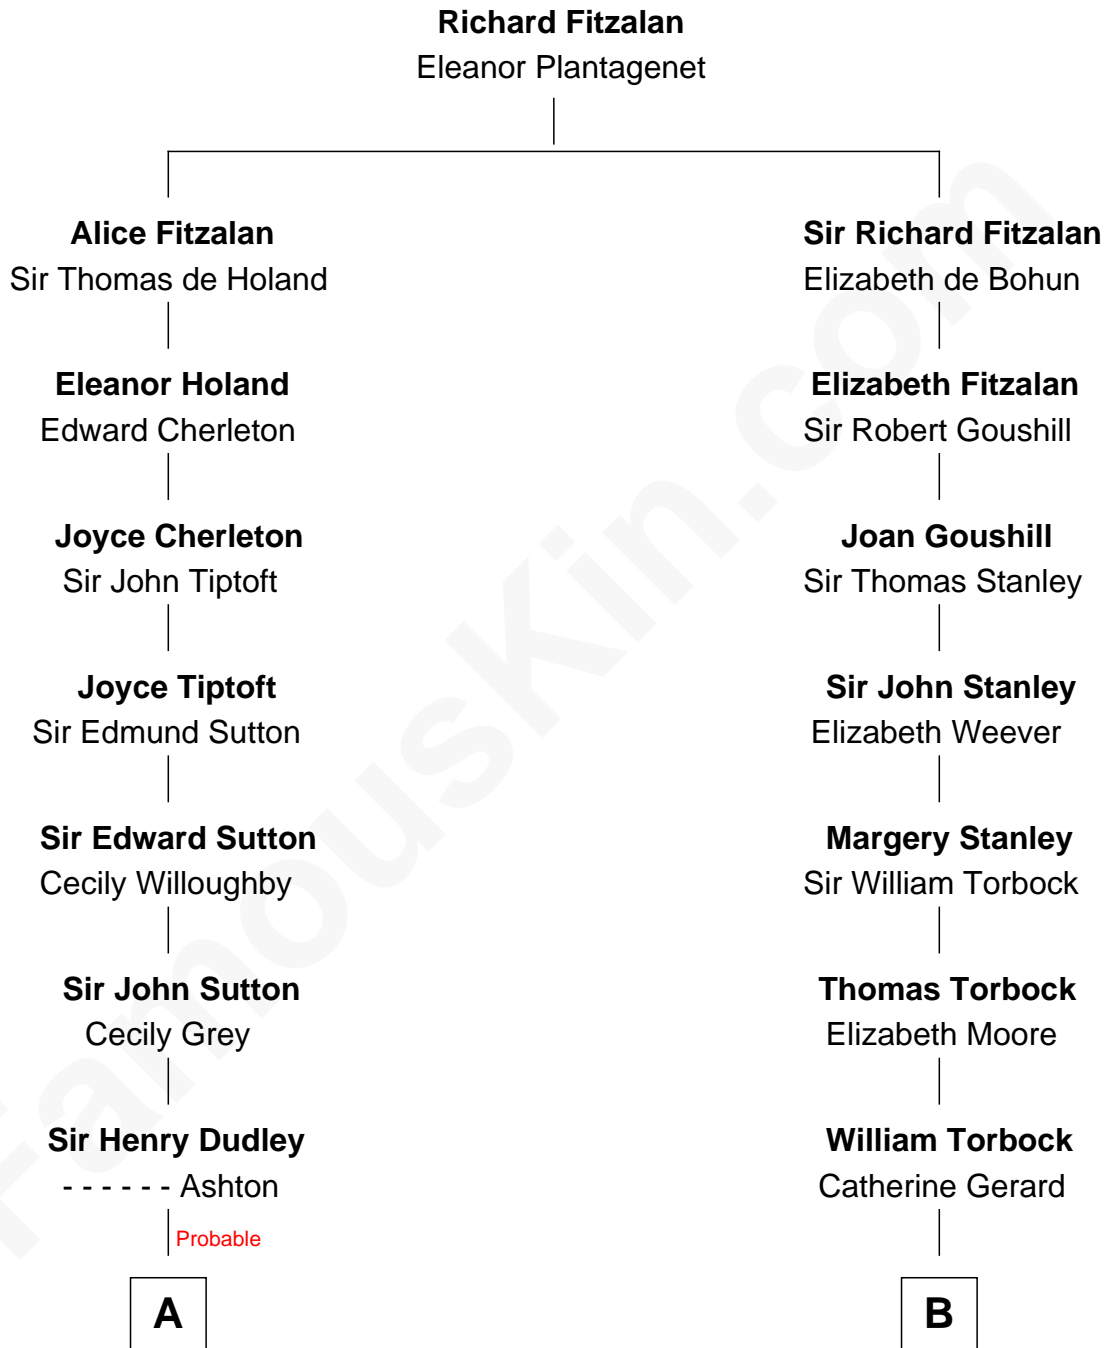

FamousKin.com

Relationship Chart of

John Cena

Movie Actor and WWE Pro Wrestler

17th cousin 4 times removed of

Buckminster Fuller

Author, Architect, and Inventor

C