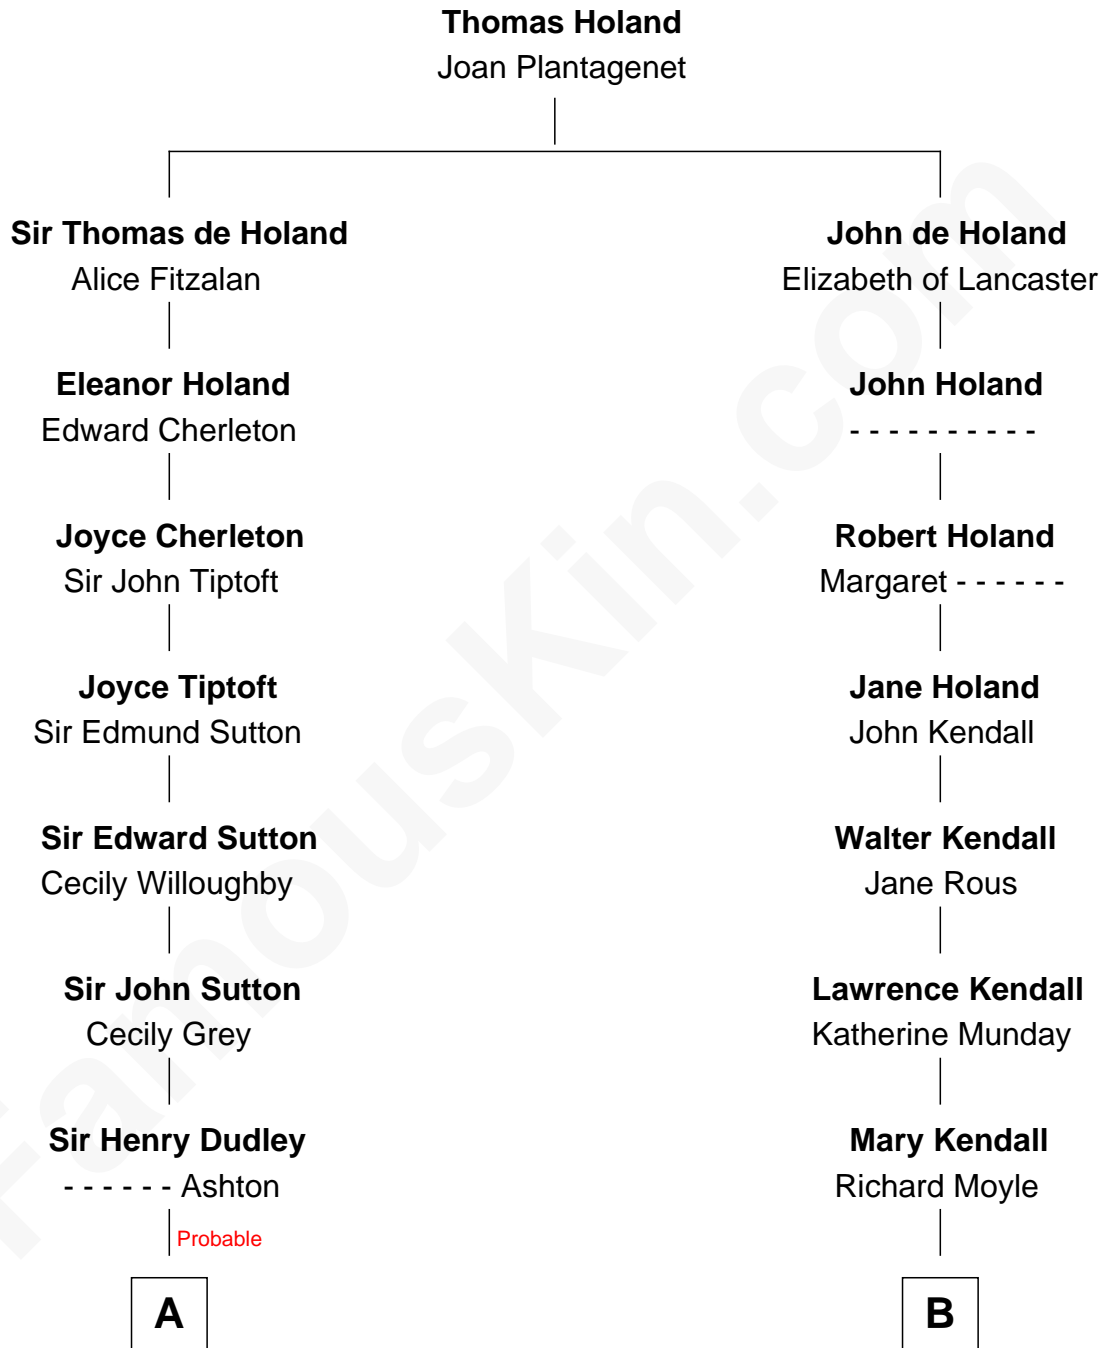

FamousKin.com

Relationship Chart of

John Cena

Movie Actor and WWE Pro Wrestler

17th cousin 4 times removed of

Buckminster Fuller

Author, Architect, and Inventor

C