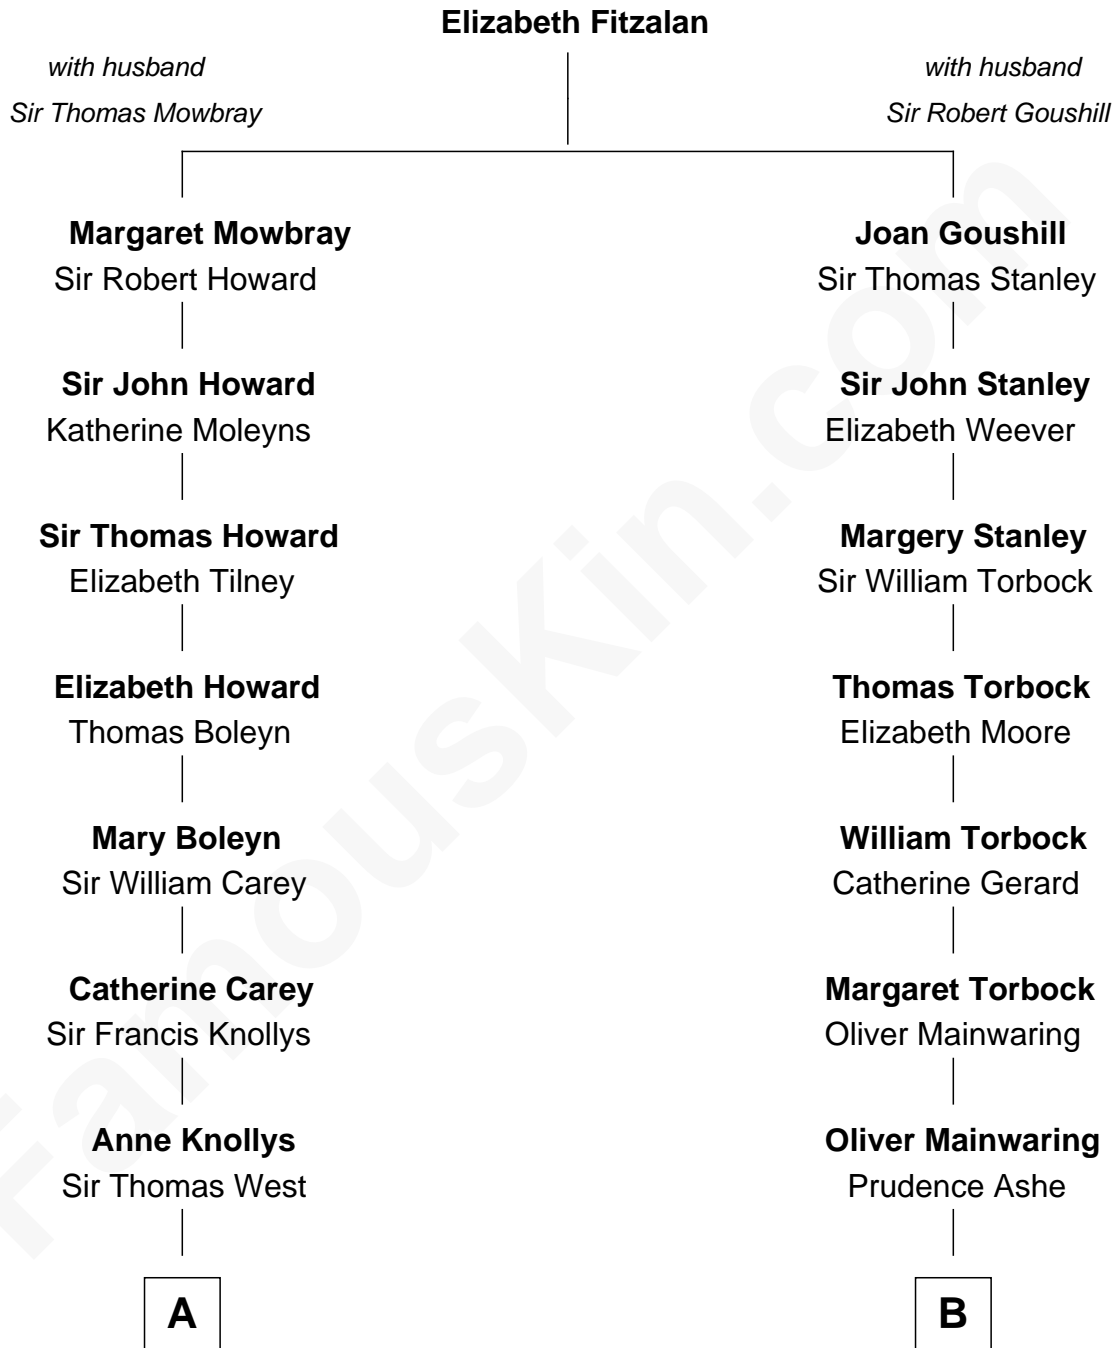

FamousKin.com

Relationship Chart of

John Cena

Movie Actor and WWE Pro Wrestler

15th cousin 5 times removed of

Buckminster Fuller

Author, Architect, and Inventor

C