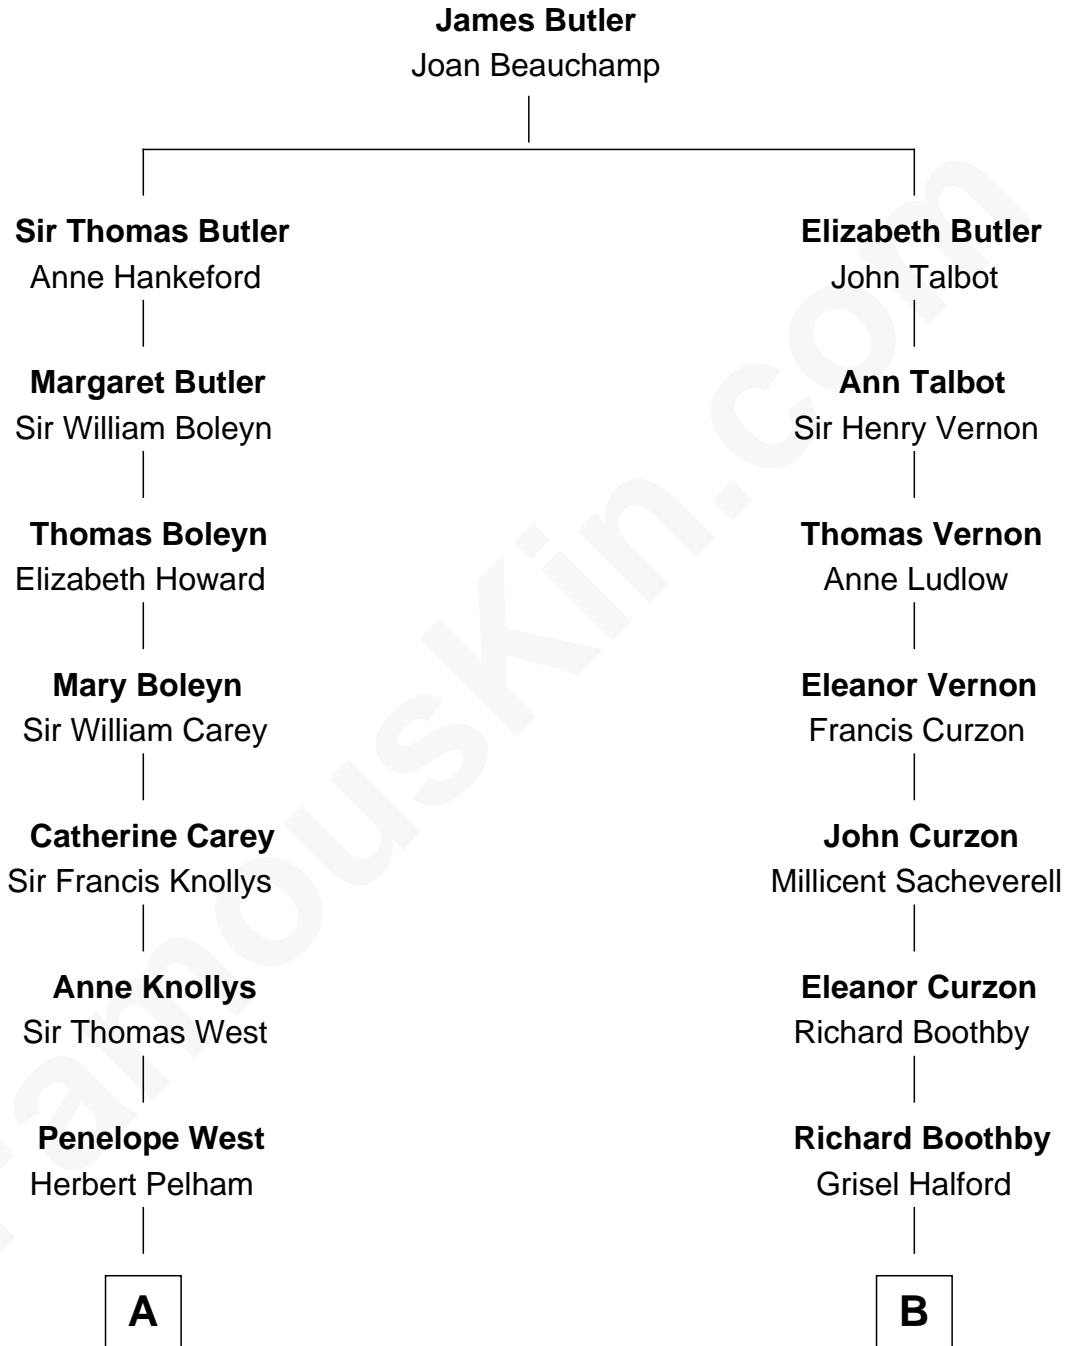

FamousKin.com

Relationship Chart of

John Cena

Movie Actor and WWE Pro Wrestler

17th cousin 2 times removed of

Oliver Platt
Movie Actor

C

Natalie Nichols
Ulysses John Lupien