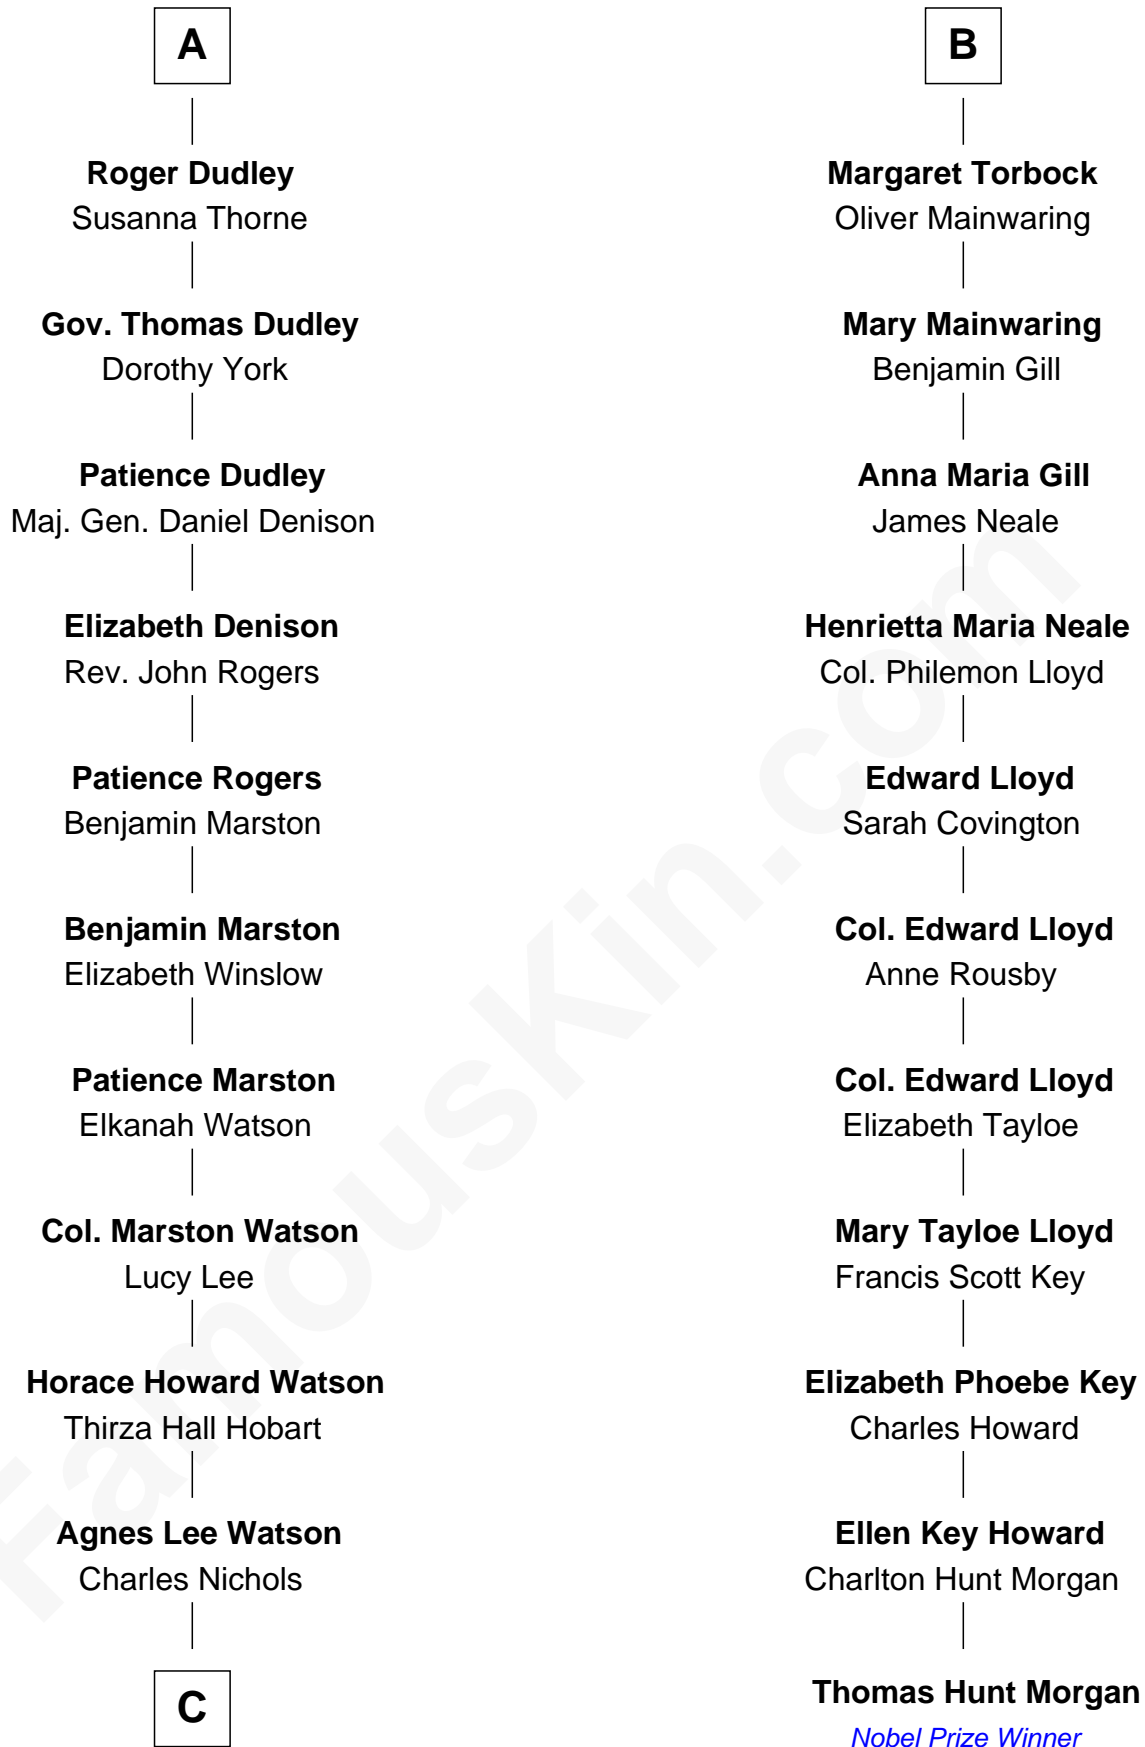

FamousKin.com

Relationship Chart of

John Cena

Movie Actor and WWE Pro Wrestler

17th cousin 4 times removed of

Thomas Hunt Morgan

Nobel Prize Winner in Physiology or Medicine

C

—
Charles H. Nichols

Martha Emma Dix

—
Charles Nichols

Julia Ellen Skelton

—
Natalie Nichols

Ulysses John Lupien

—
Carol Frances Lupien

John Joseph Cena