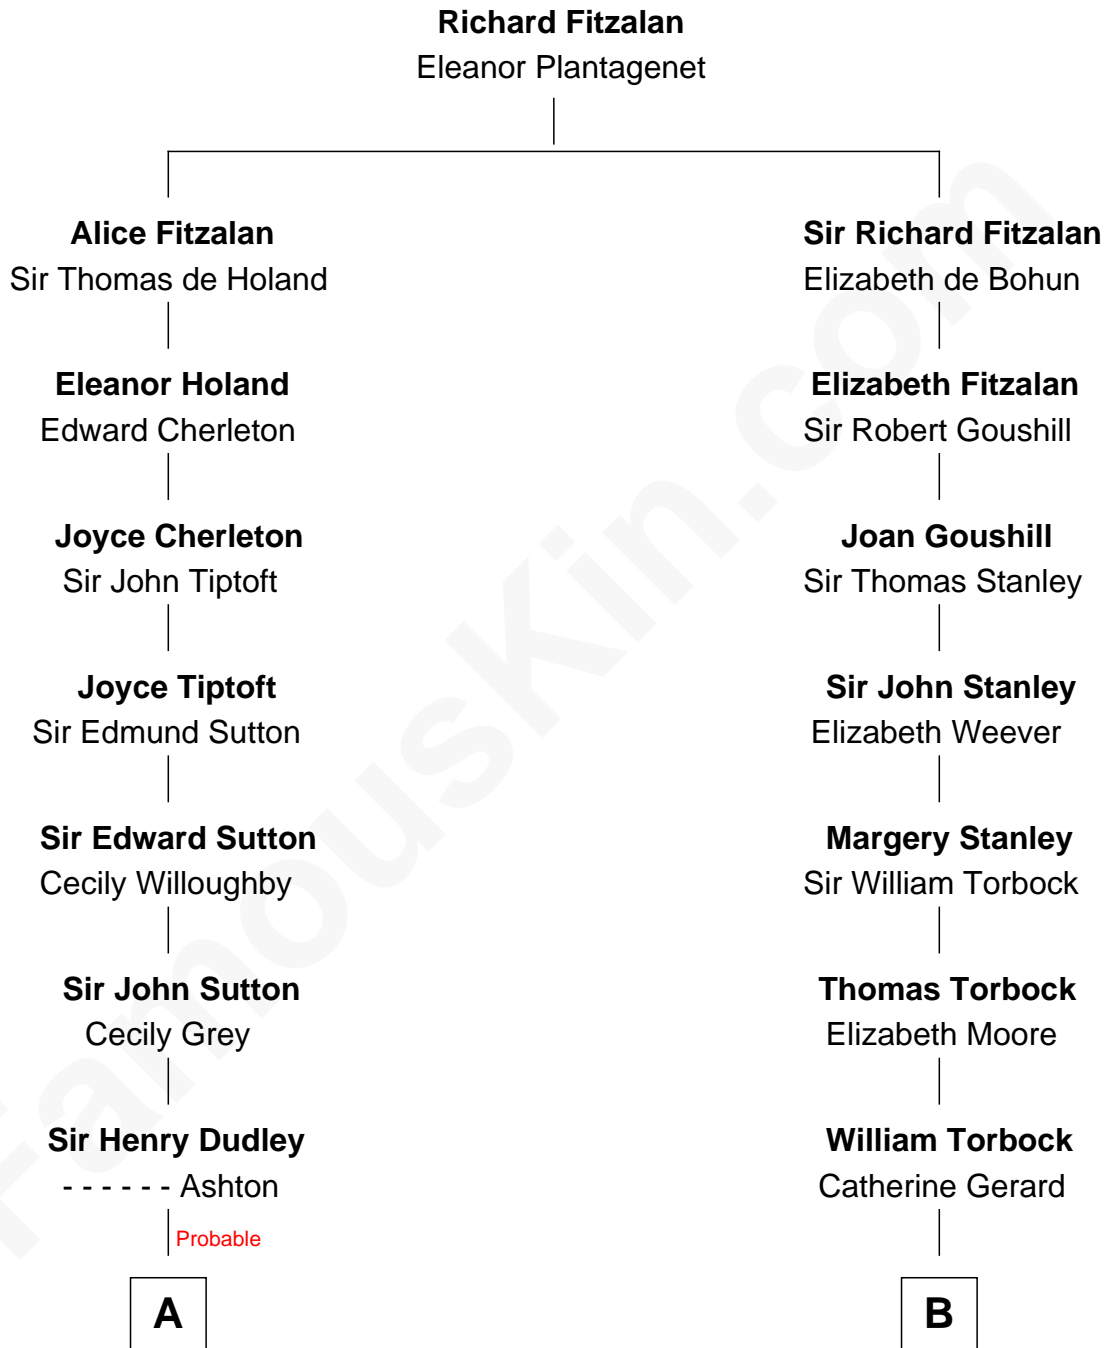

FamousKin.com

Relationship Chart of

John Cena

Movie Actor and WWE Pro Wrestler

17th cousin 4 times removed of

Thomas Hunt Morgan

Nobel Prize Winner in Physiology or Medicine

C