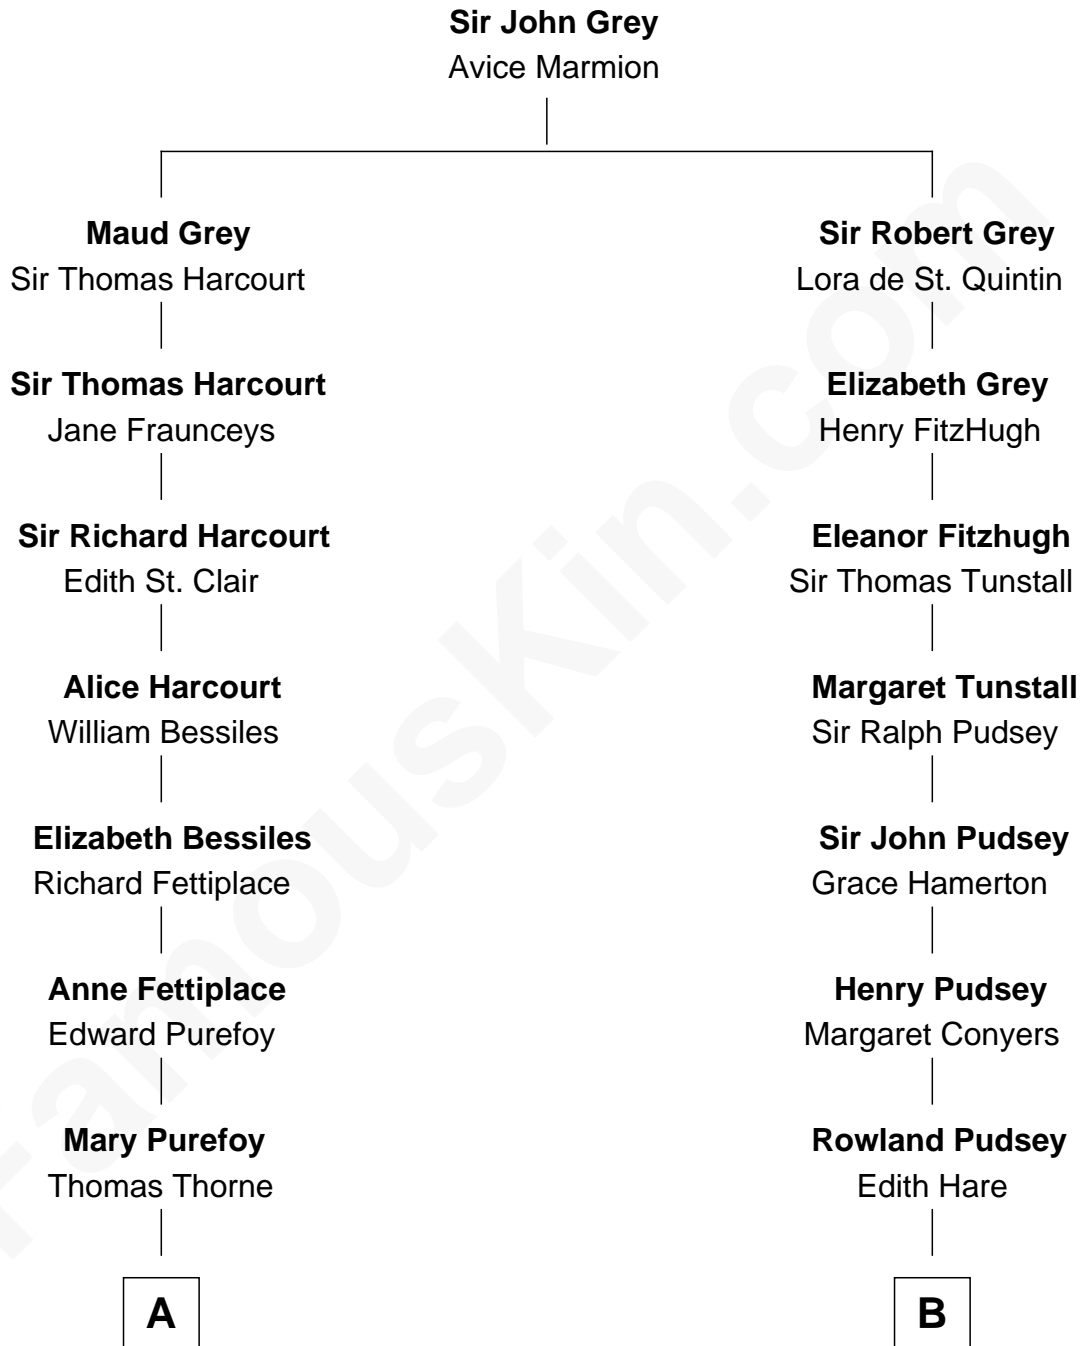

FamousKin.com

Relationship Chart of

John Cena

Movie Actor and WWE Pro Wrestler

20th cousin 1 time removed of

Thomas Hunt Morgan

Nobel Prize Winner in Physiology or Medicine

C