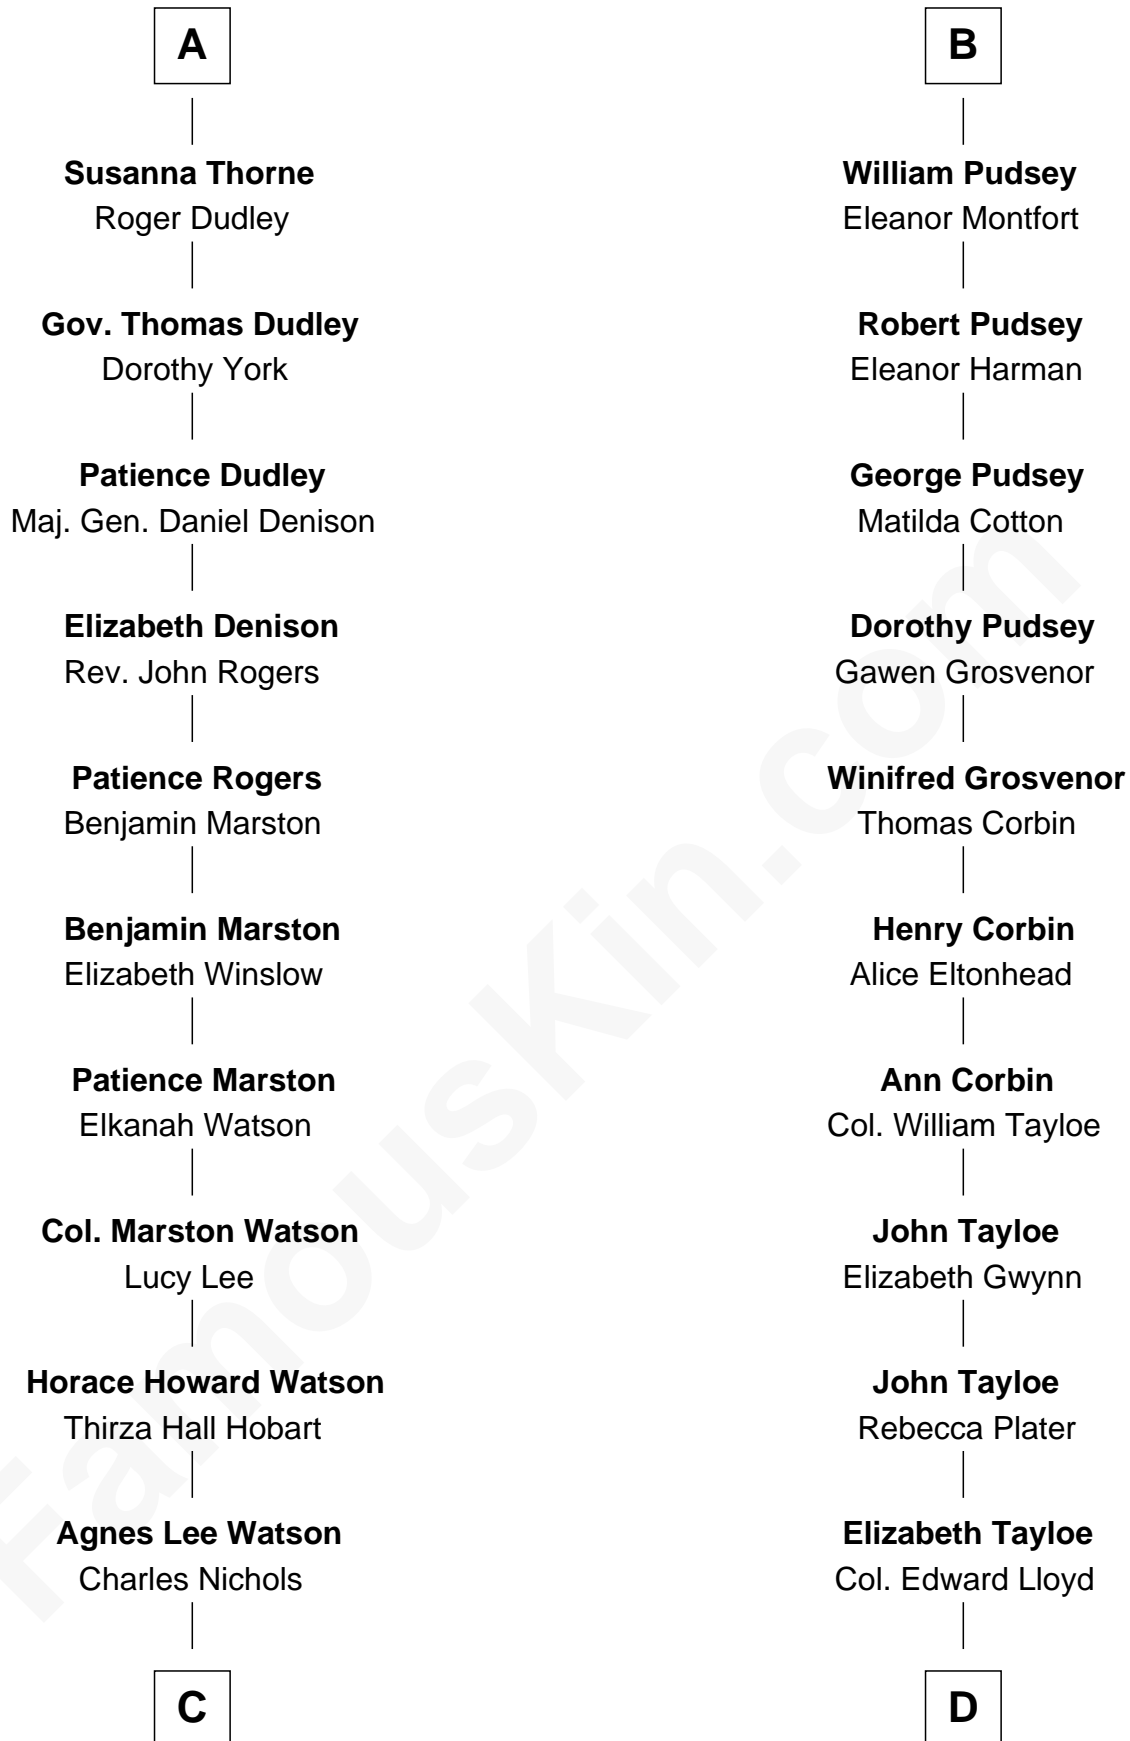

FamousKin.com

Relationship Chart of

John Cena

Movie Actor and WWE Pro Wrestler

20th cousin 1 time removed of

Thomas Hunt Morgan

Nobel Prize Winner in Physiology or Medicine

C