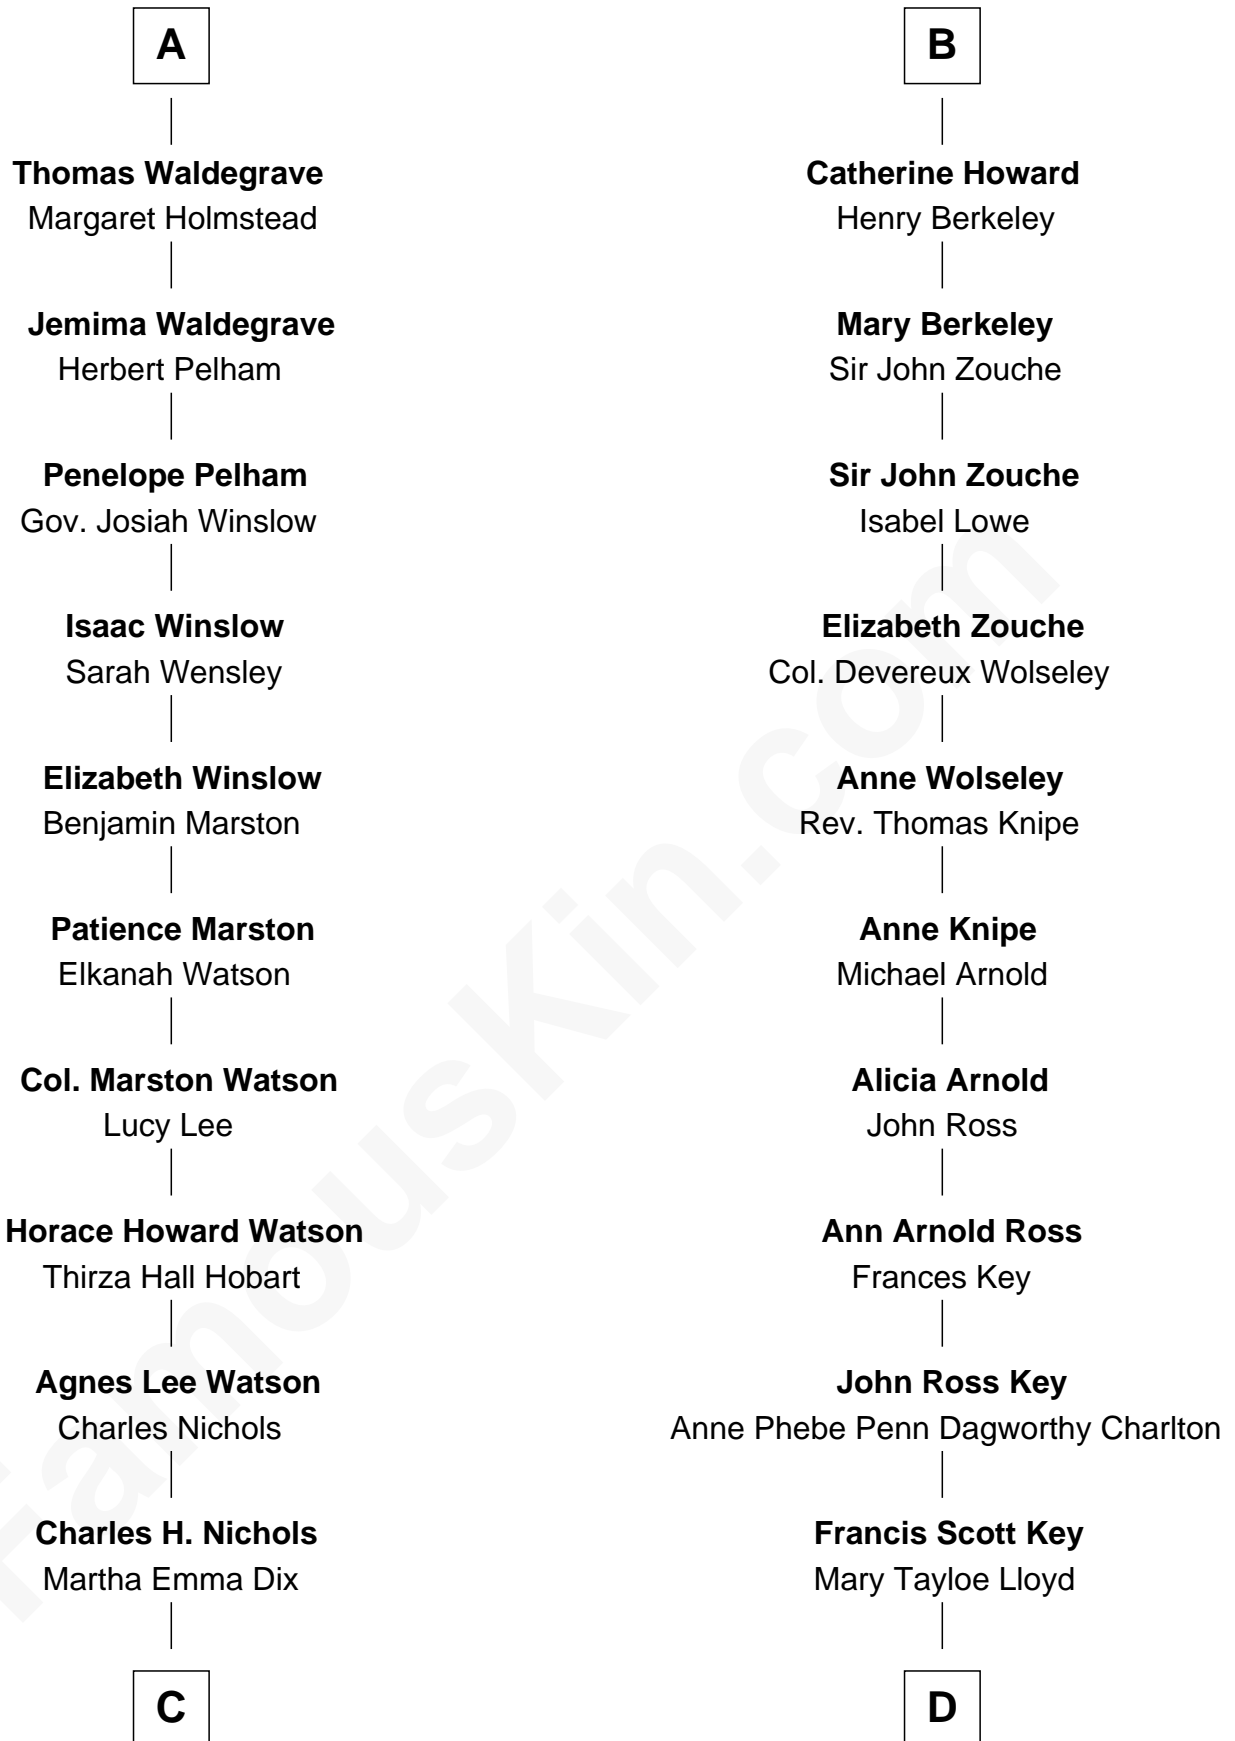

FamousKin.com

Relationship Chart of

John Cena

Movie Actor and WWE Pro Wrestler

19th cousin 1 time removed of

Thomas Hunt Morgan

Nobel Prize Winner in Physiology or Medicine

Sir Robert de Scales

Katherine d'Ufford

C

Charles Nichols
Julia Ellen Skelton

Natalie Nichols
Ulysses John Lupien

Carol Frances Lupien
John Joseph Cena

John Cena
Actor and Pro Wrestler

D

Elizabeth Phoebe Key
Charles Howard