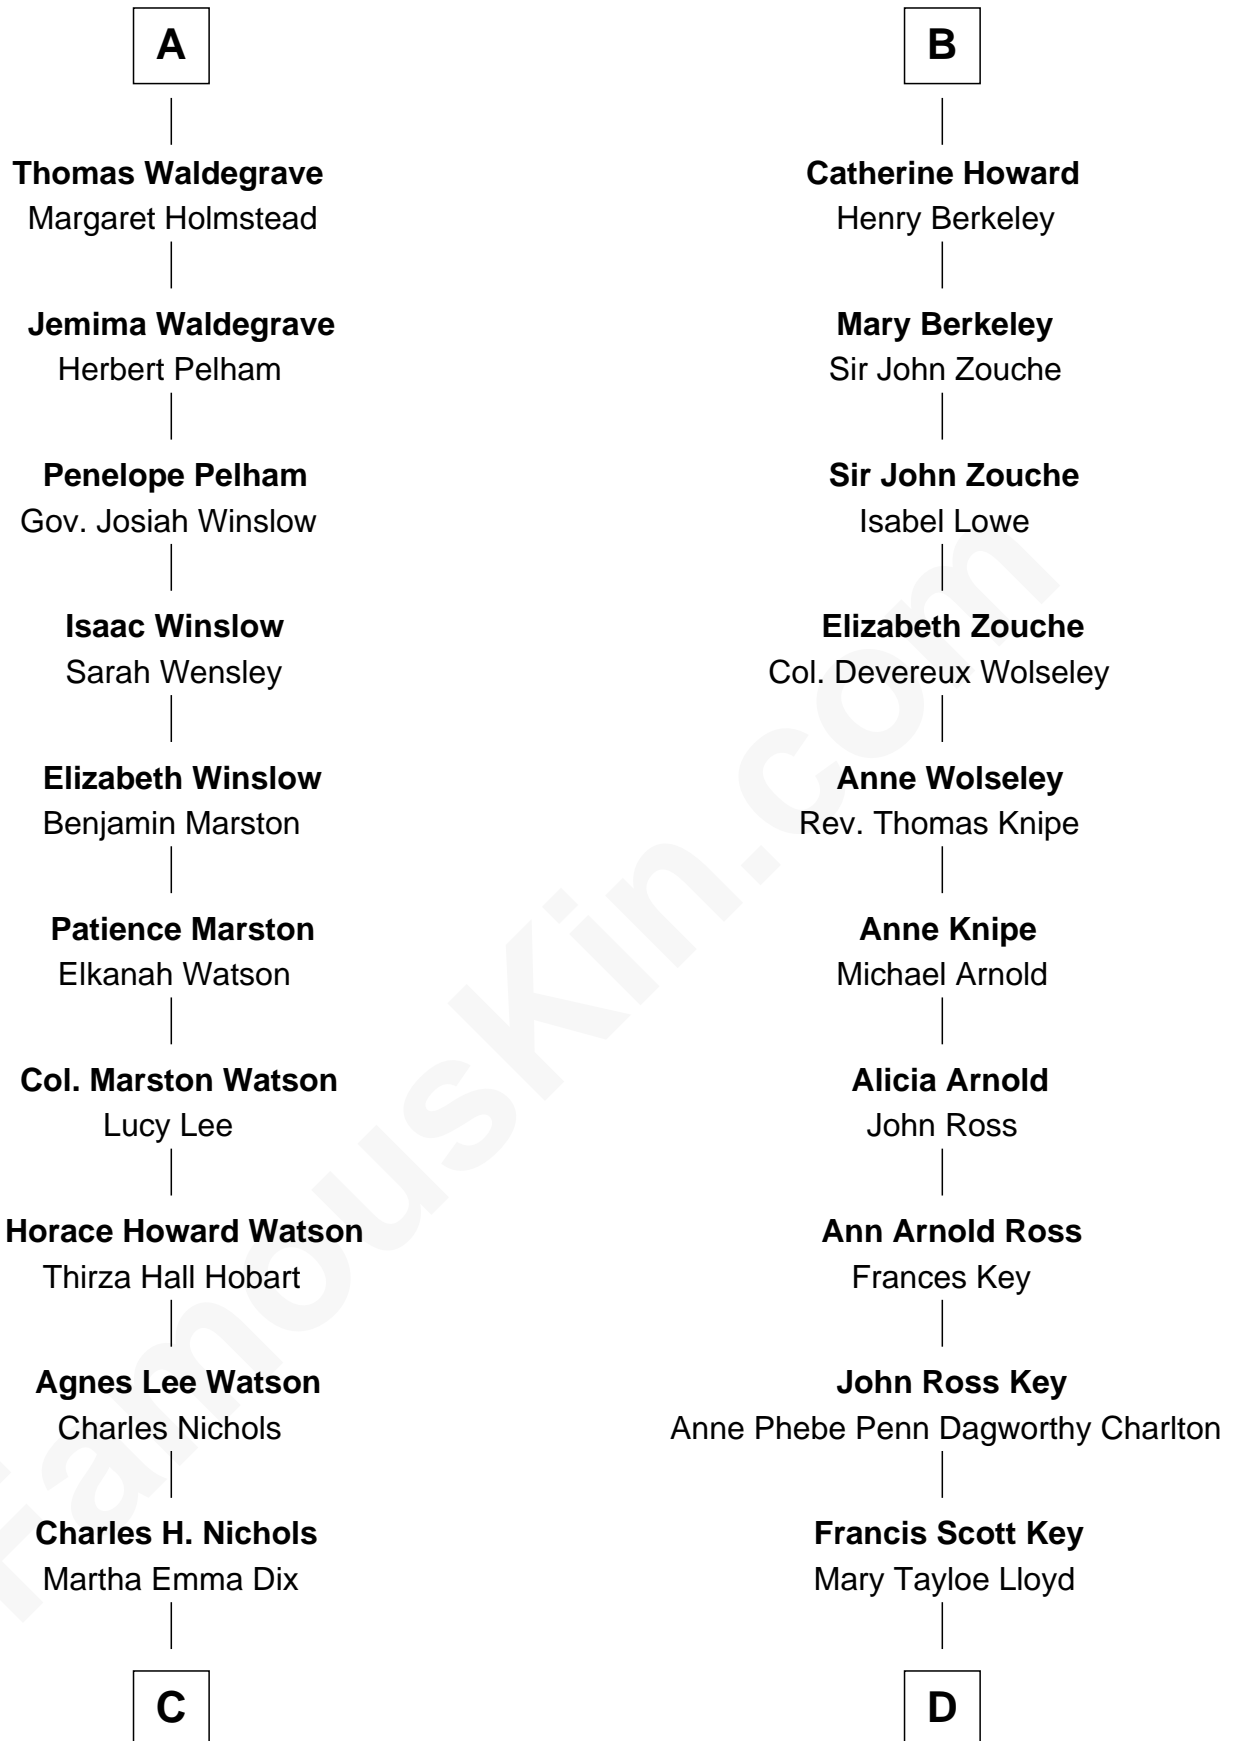

FamousKin.com

Relationship Chart of

John Cena

Movie Actor and WWE Pro Wrestler

19th cousin 1 time removed of

Thomas Hunt Morgan

Nobel Prize Winner in Physiology or Medicine

William Mylde

C

Charles Nichols
Julia Ellen Skelton

Natalie Nichols
Ulysses John Lupien

Carol Frances Lupien
John Joseph Cena

John Cena
Actor and Pro Wrestler

D

Elizabeth Phoebe Key
Charles Howard

Ellen Key Howard
Charlton Hunt Morgan