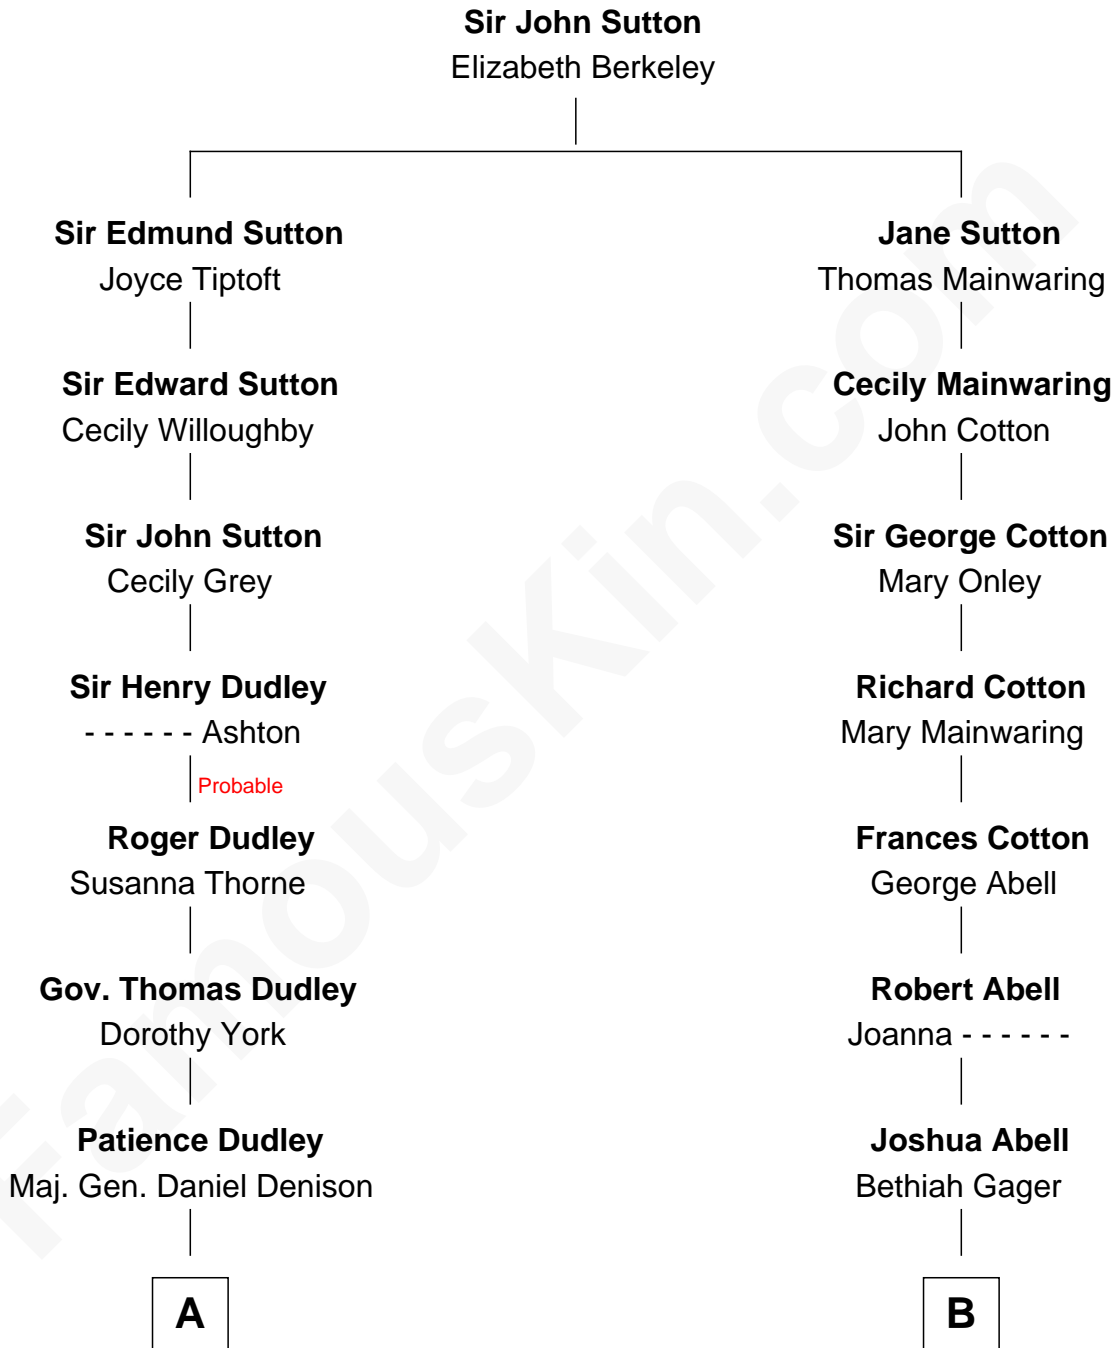

FamousKin.com

Relationship Chart of

John Cena

Movie Actor and WWE Pro Wrestler

12th cousin 6 times removed of

Marjorie Post

Founder of General Foods

C