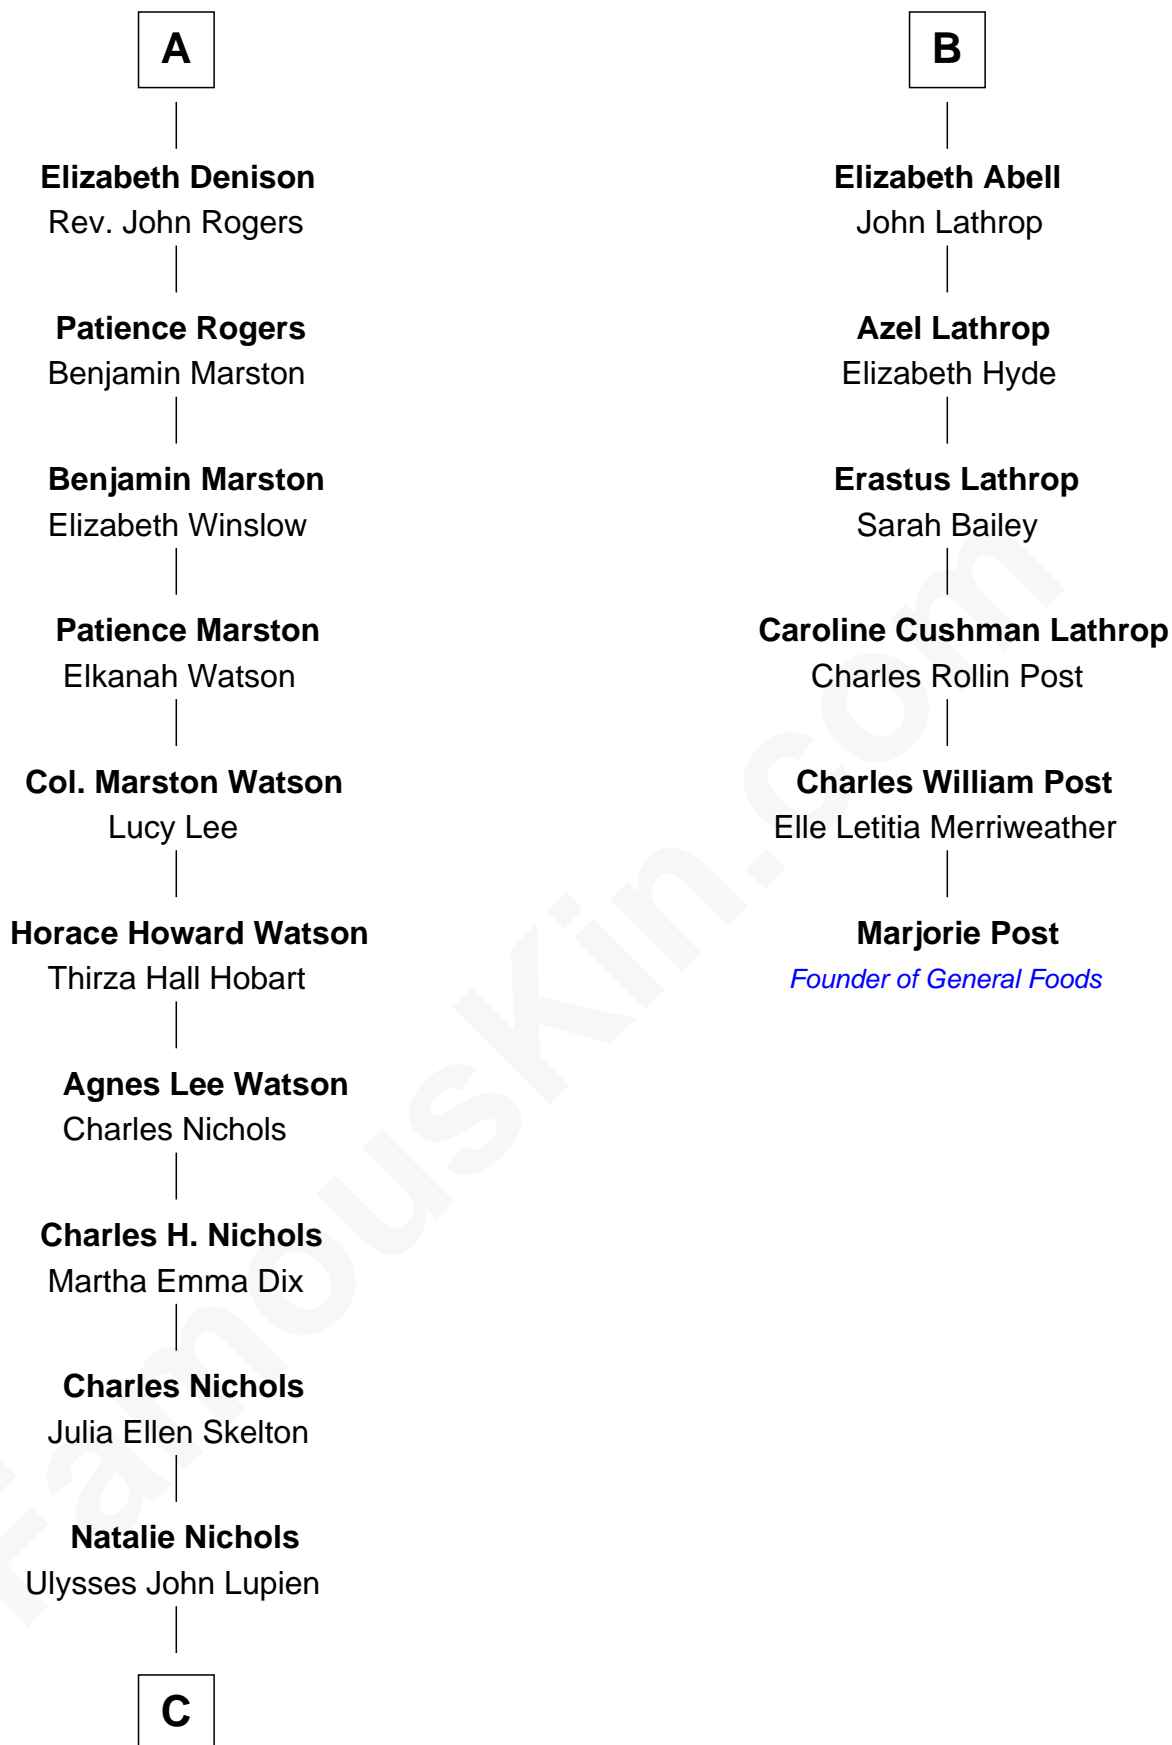

FamousKin.com

Relationship Chart of

John Cena

Movie Actor and WWE Pro Wrestler

12th cousin 6 times removed of

Marjorie Post

Founder of General Foods

C

—
Carol Frances Lupien

John Joseph Cena

—
John Cena

Actor and Pro Wrestler

FamousKin.com