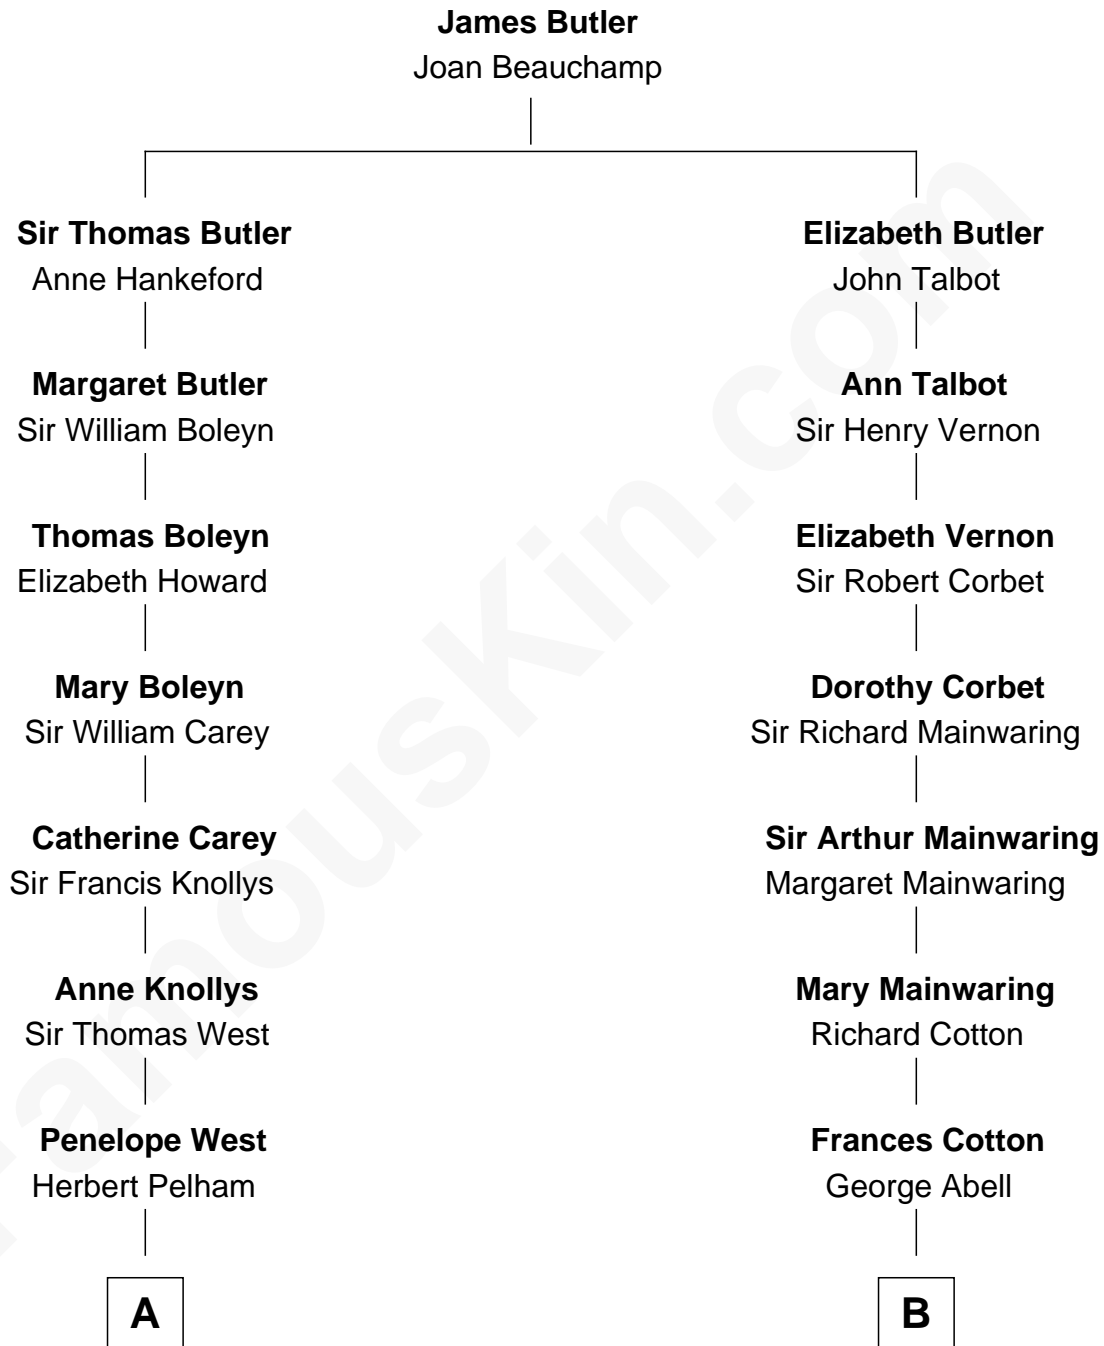

FamousKin.com

Relationship Chart of

John Cena

Movie Actor and WWE Pro Wrestler

13th cousin 6 times removed of

C. W. Post

Founder of Post Cereals