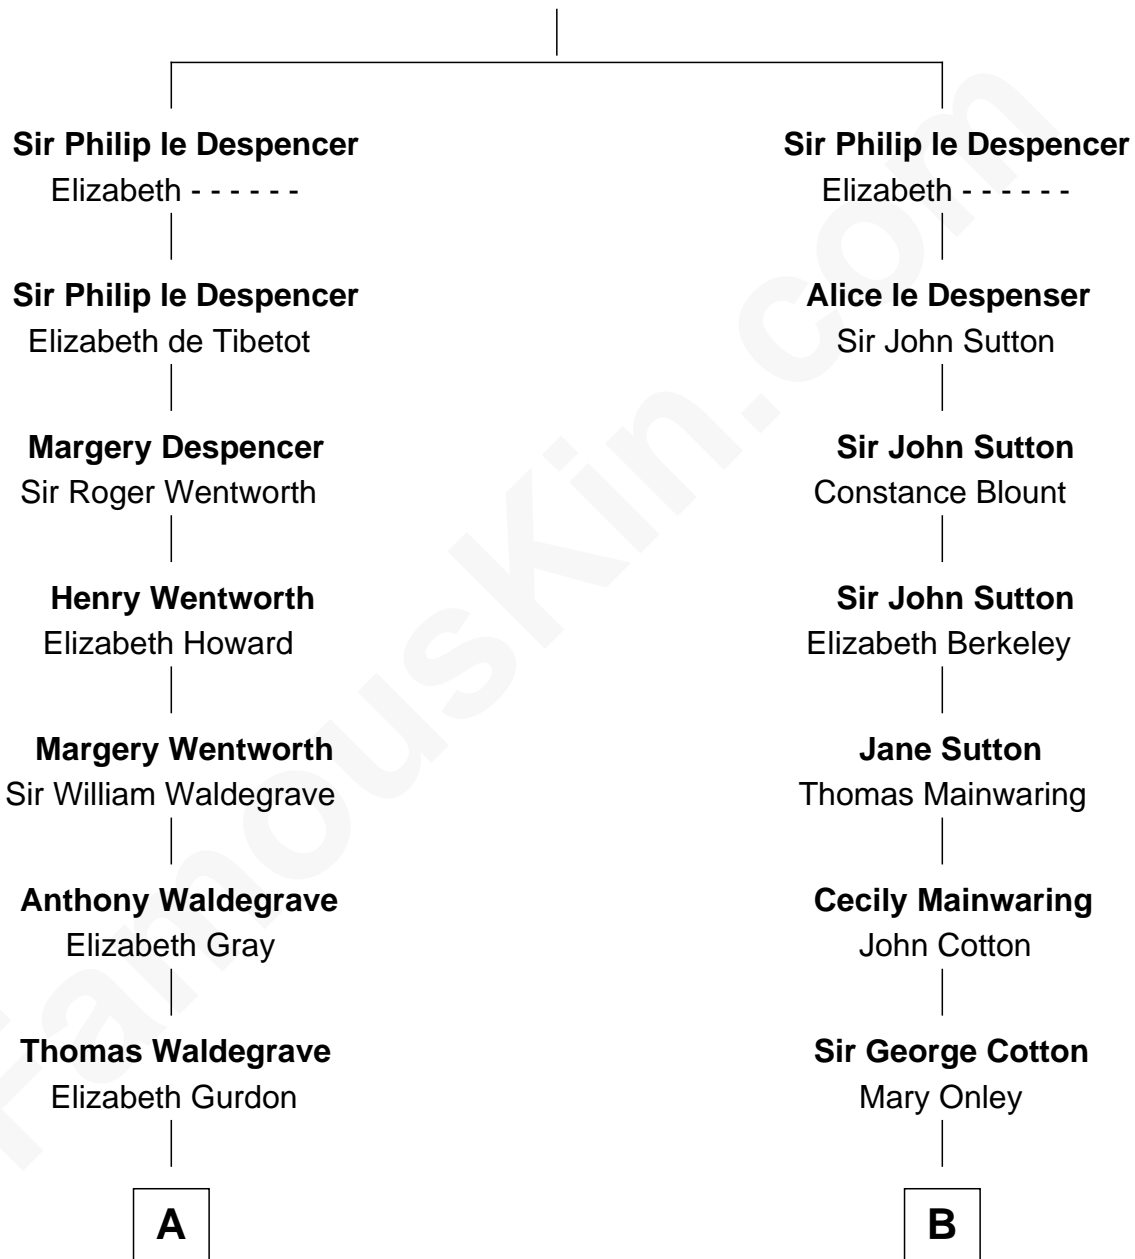

FamousKin.com

Relationship Chart of

John Cena

Movie Actor and WWE Pro Wrestler

15th cousin 5 times removed of

C. W. Post

Founder of Post Cereals

Sir Philip le Despencer

Joan de Cobham

C

—
Charles Nichols
Julia Ellen Skelton

—
Natalie Nichols
Ulysses John Lupien

—
Carol Frances Lupien
John Joseph Cena

—
John Cena
Actor and Pro Wrestler

FamousKin.com