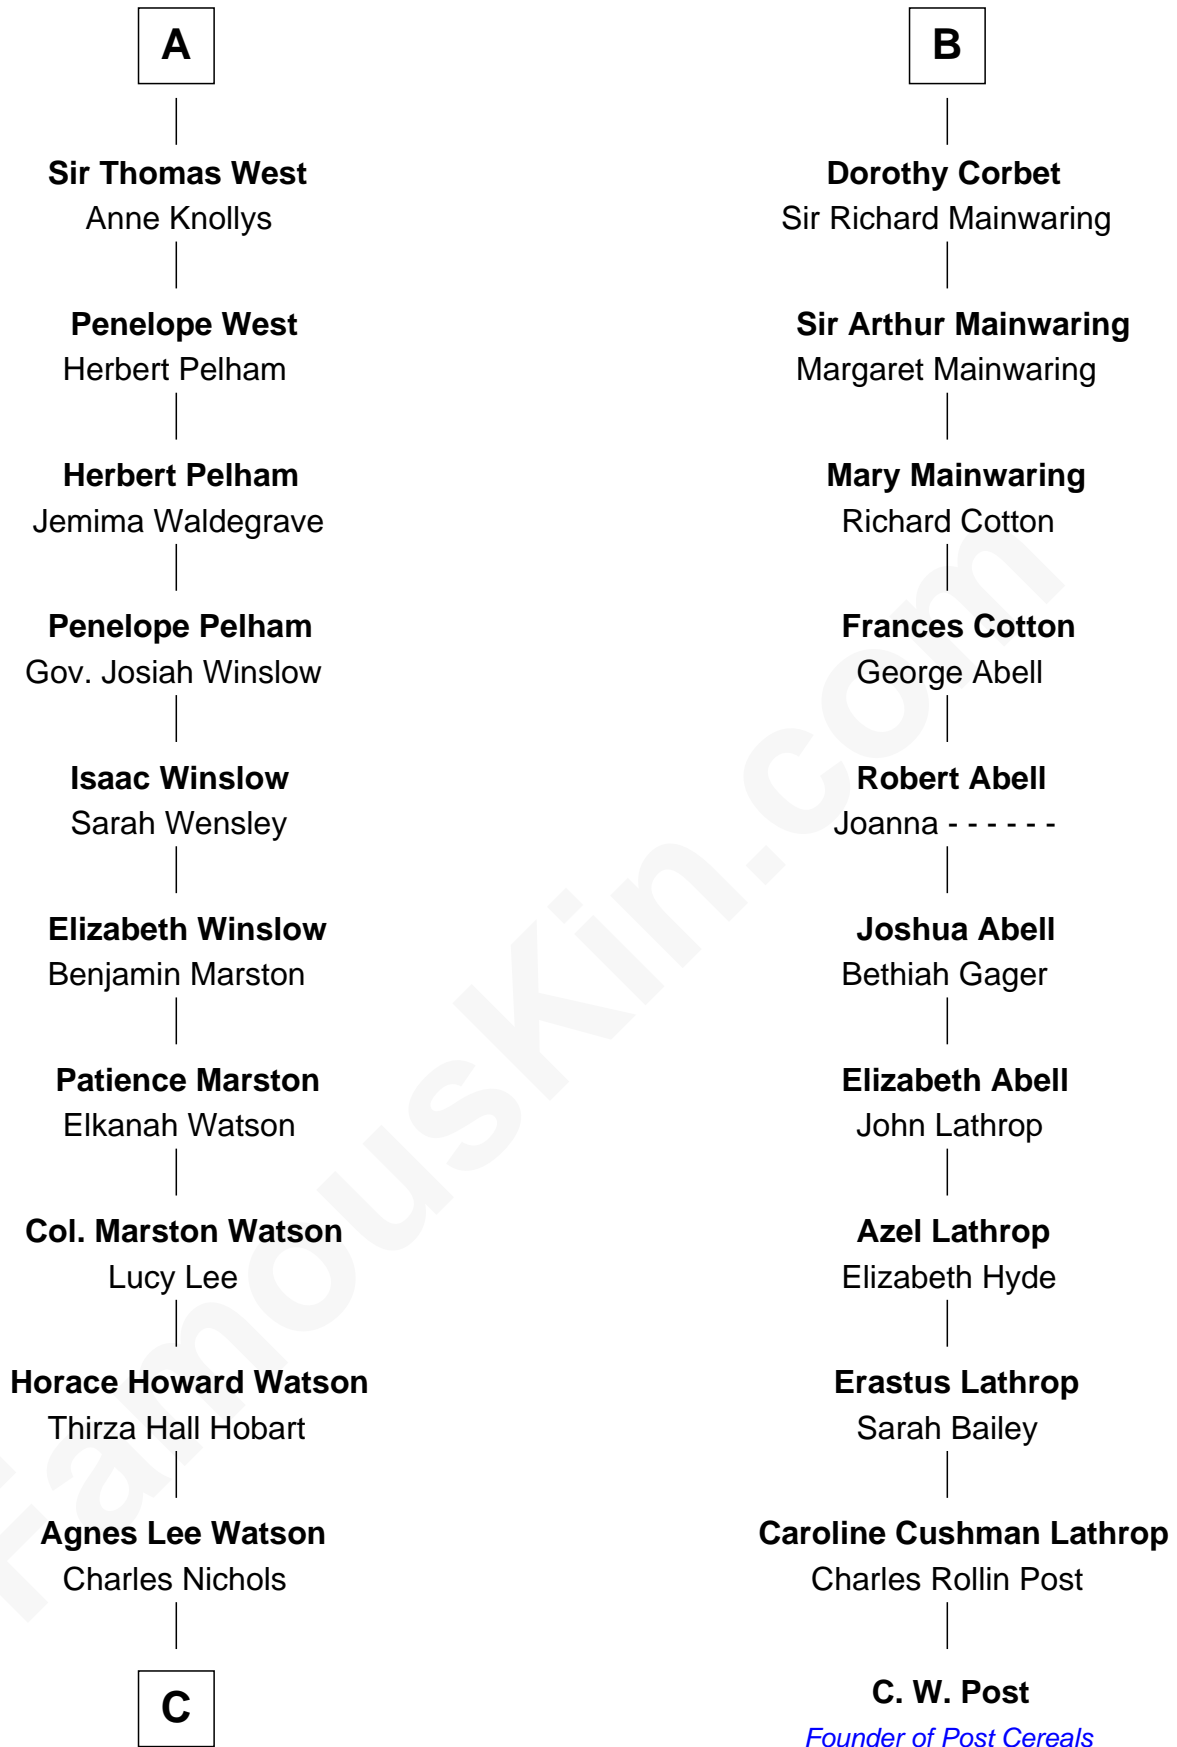

FamousKin.com

Relationship Chart of

John Cena

Movie Actor and WWE Pro Wrestler

17th cousin 4 times removed of

C. W. Post

Founder of Post Cereals

C