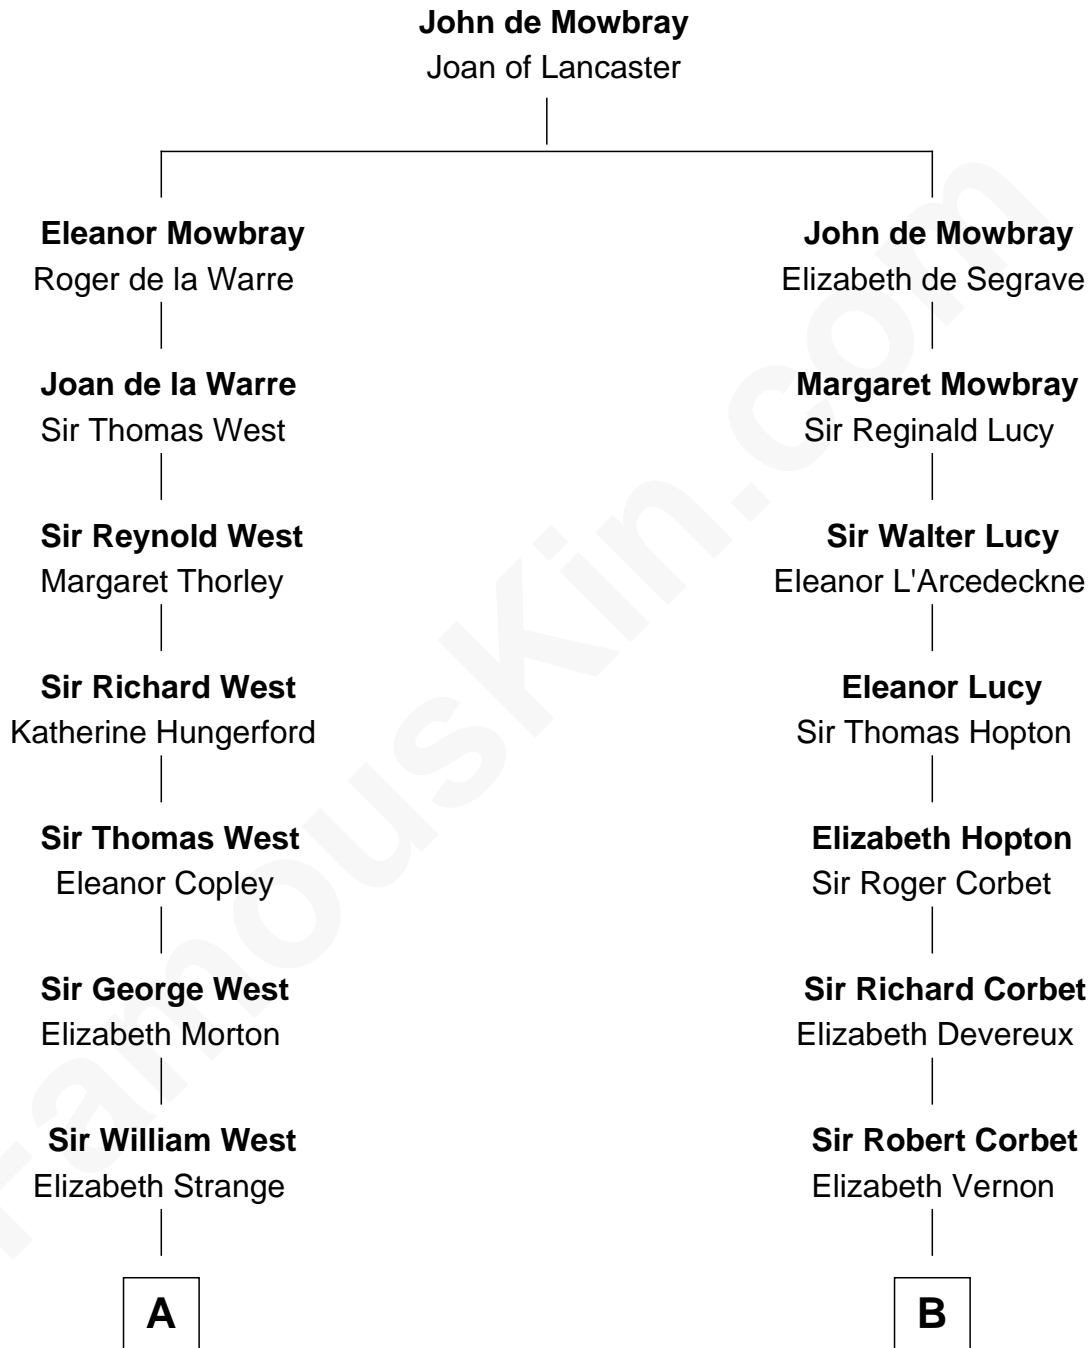

FamousKin.com

Relationship Chart of

John Cena

Movie Actor and WWE Pro Wrestler

17th cousin 4 times removed of

C. W. Post

Founder of Post Cereals

C