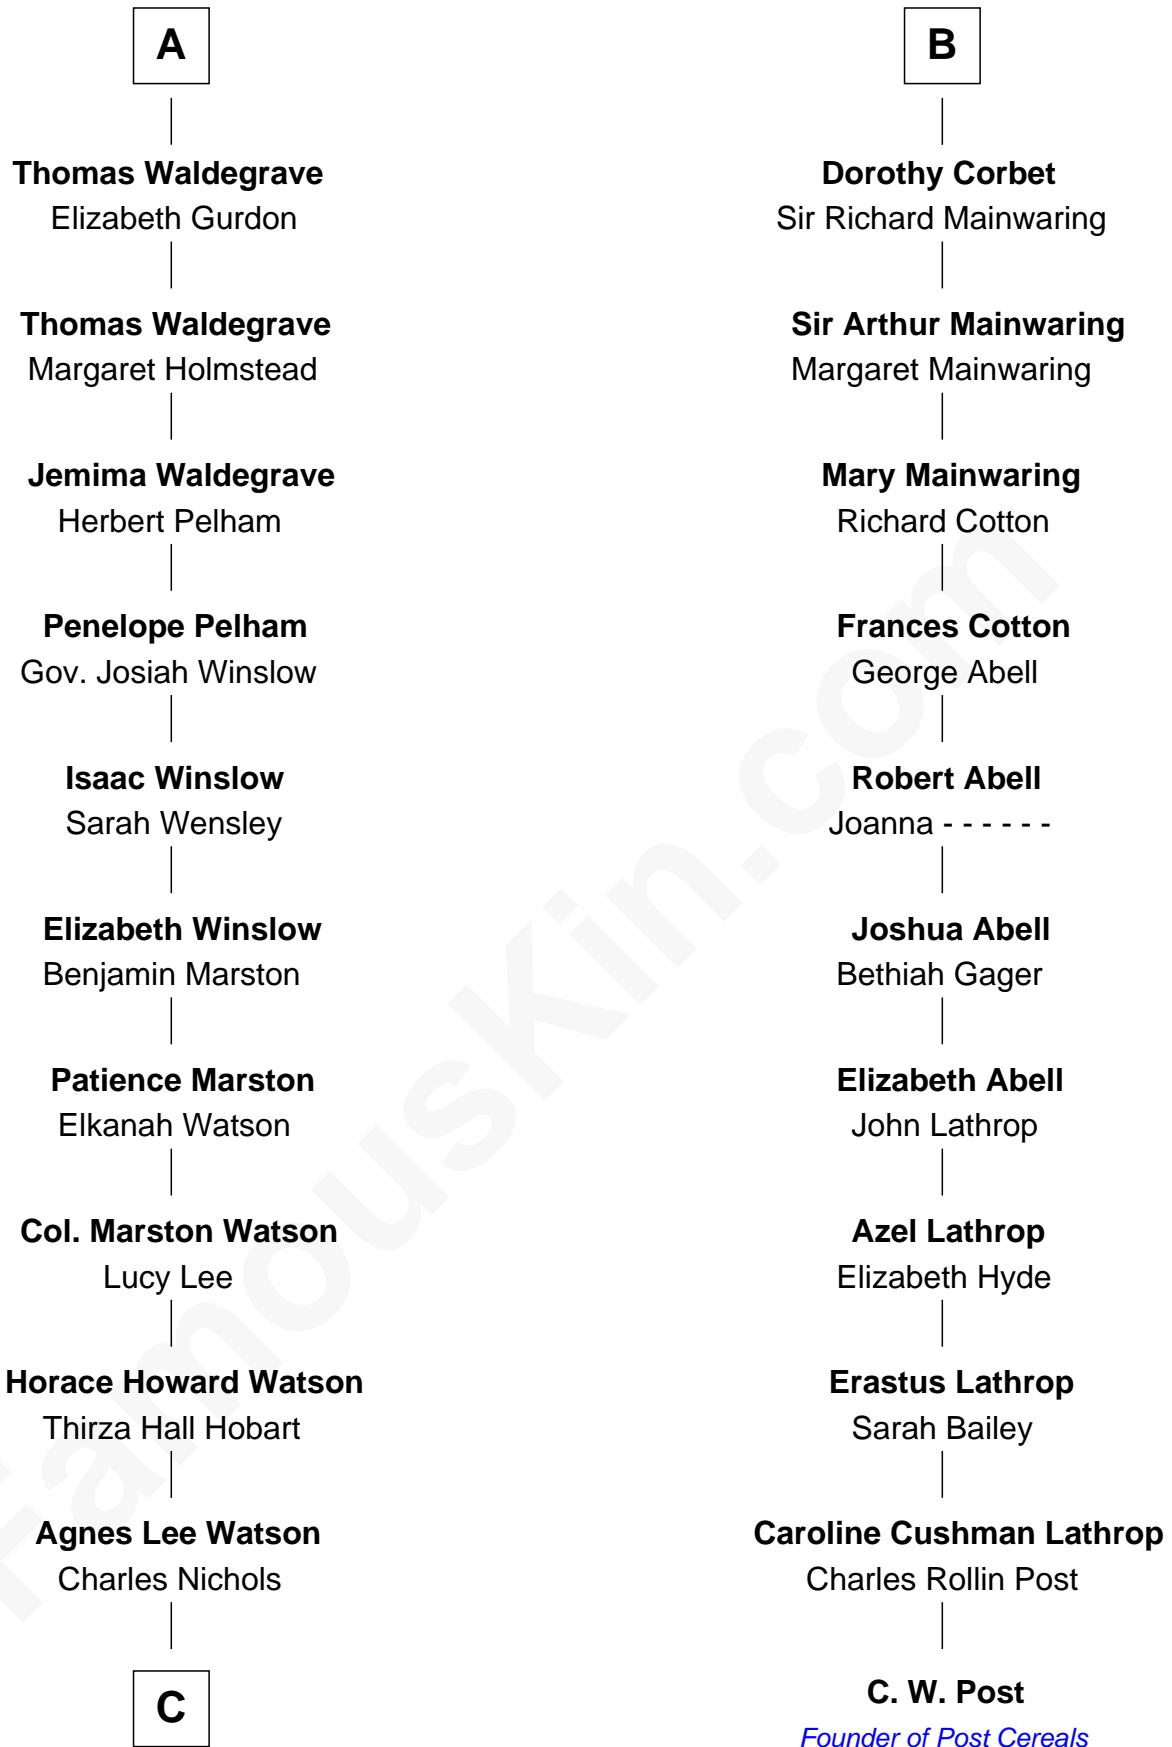

FamousKin.com

Relationship Chart of

John Cena

Movie Actor and WWE Pro Wrestler

17th cousin 4 times removed of

C. W. Post

Founder of Post Cereals

Bartholomew de Badlesmere

Margaret de Clare

Margaret de Badlesmere

Sir John de Tibetot

Sir Robert de Tibetot

Margaret Deincourt

Elizabeth de Tibetot

Sir Philip le Despencer

Margery Despencer

Sir Roger Wentworth

Henry Wentworth

Elizabeth Howard

Margery Wentworth

Sir William Waldegrave

Anthony Waldegrave

Elizabeth Gray

A

Elizabeth Butler

John Talbot

Ann Talbot

Sir Henry Vernon

Elizabeth Vernon

Sir Robert Corbet

B

C