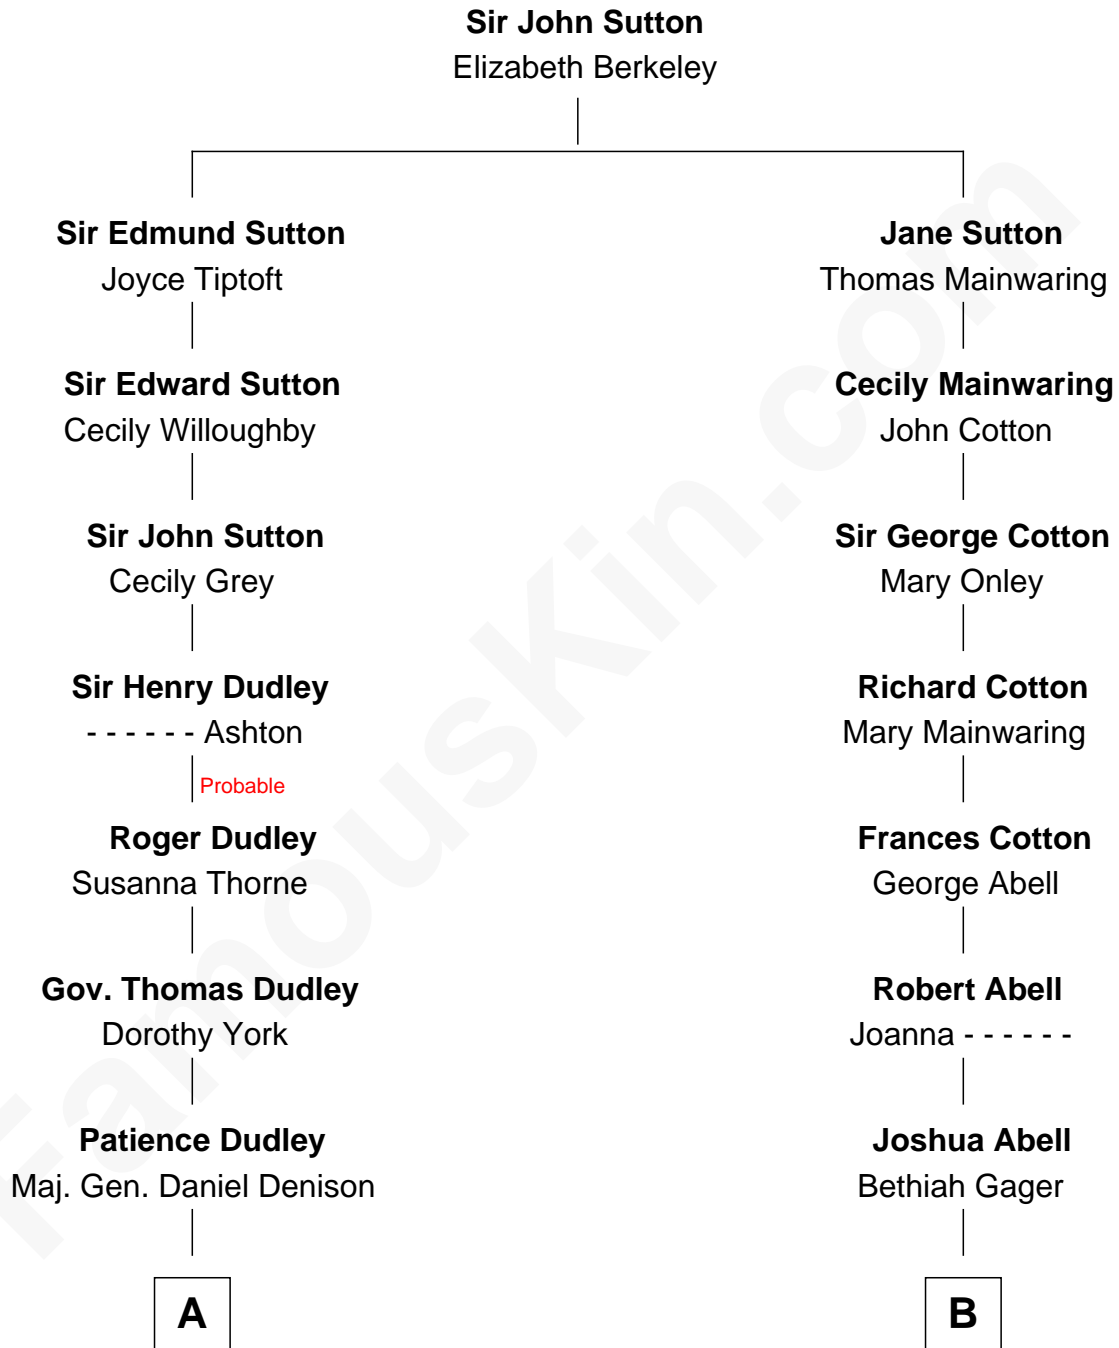

FamousKin.com

Relationship Chart of

John Cena

Movie Actor and WWE Pro Wrestler

16th cousin 2 times removed of

Adlai Stevenson III

U.S. Senator from Illinois

C