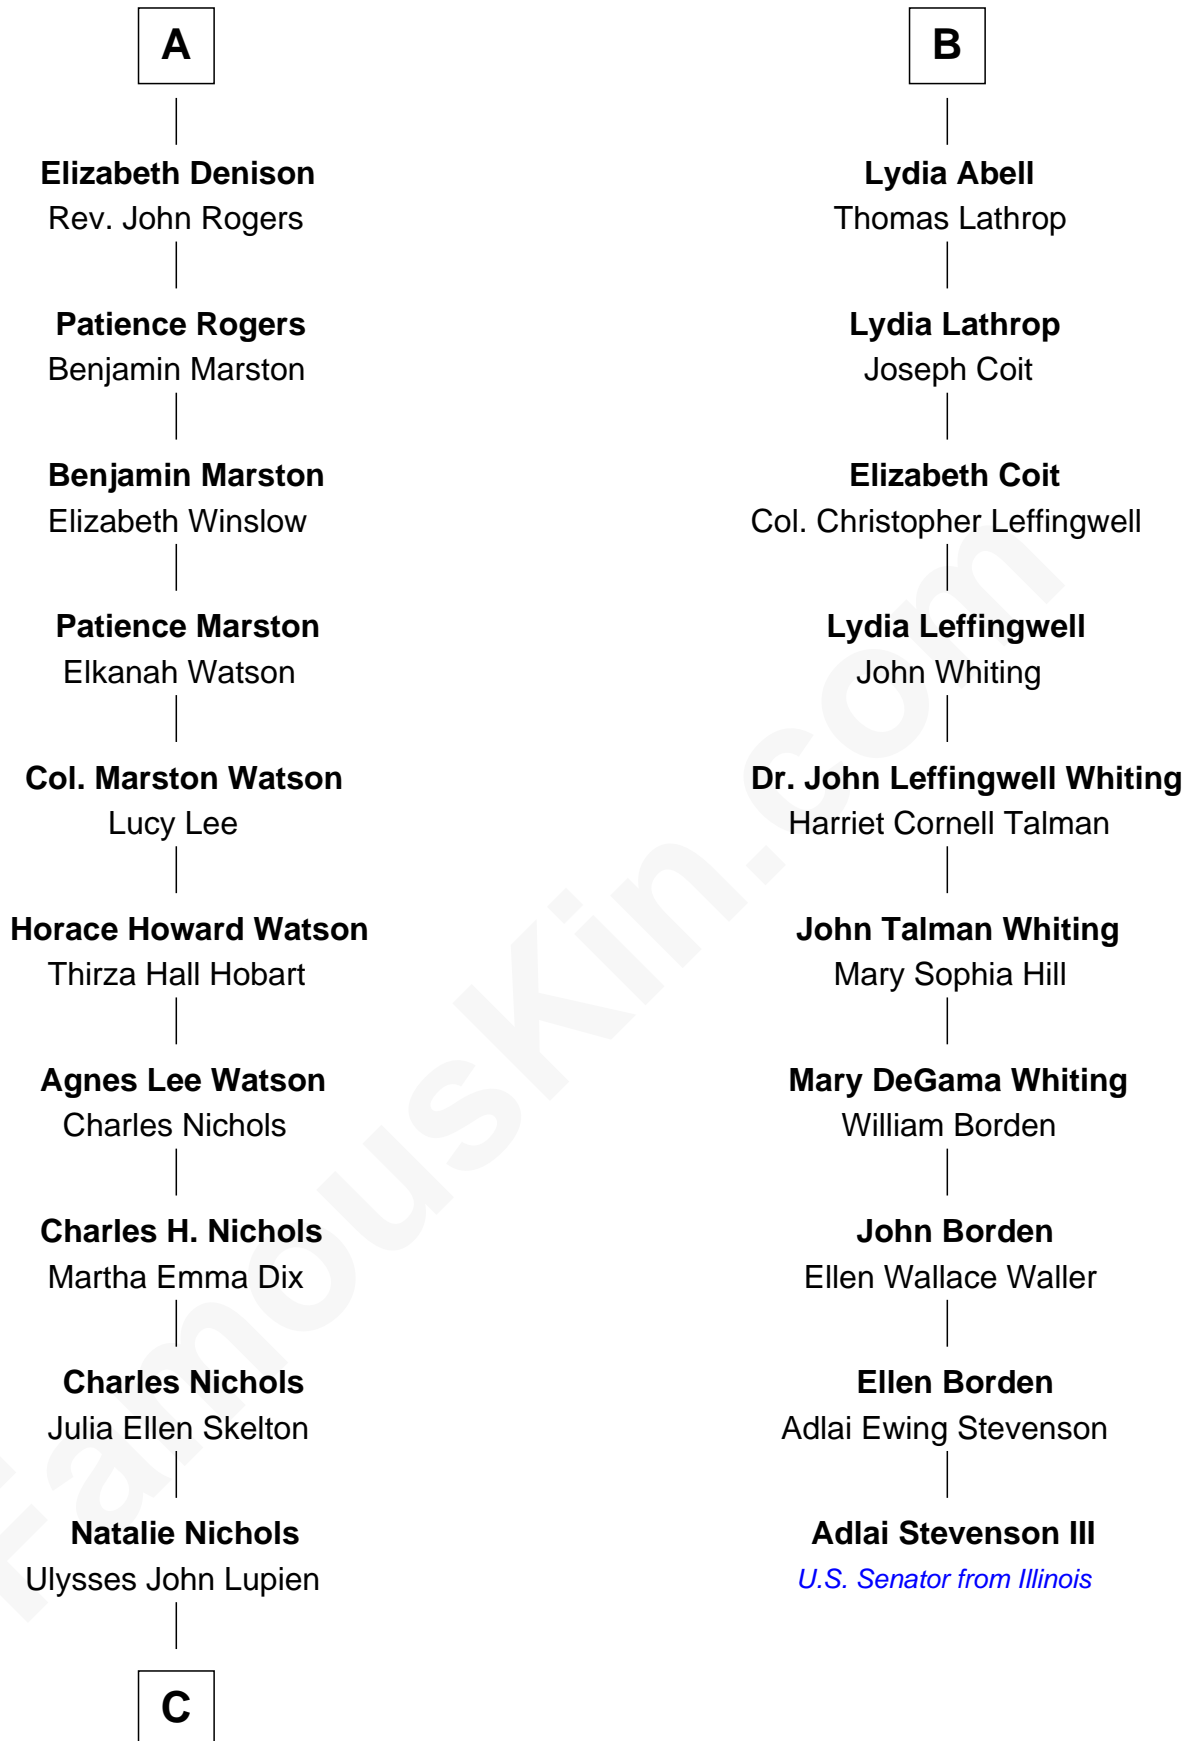

FamousKin.com

Relationship Chart of

John Cena

Movie Actor and WWE Pro Wrestler

16th cousin 2 times removed of

Adlai Stevenson III

U.S. Senator from Illinois

C