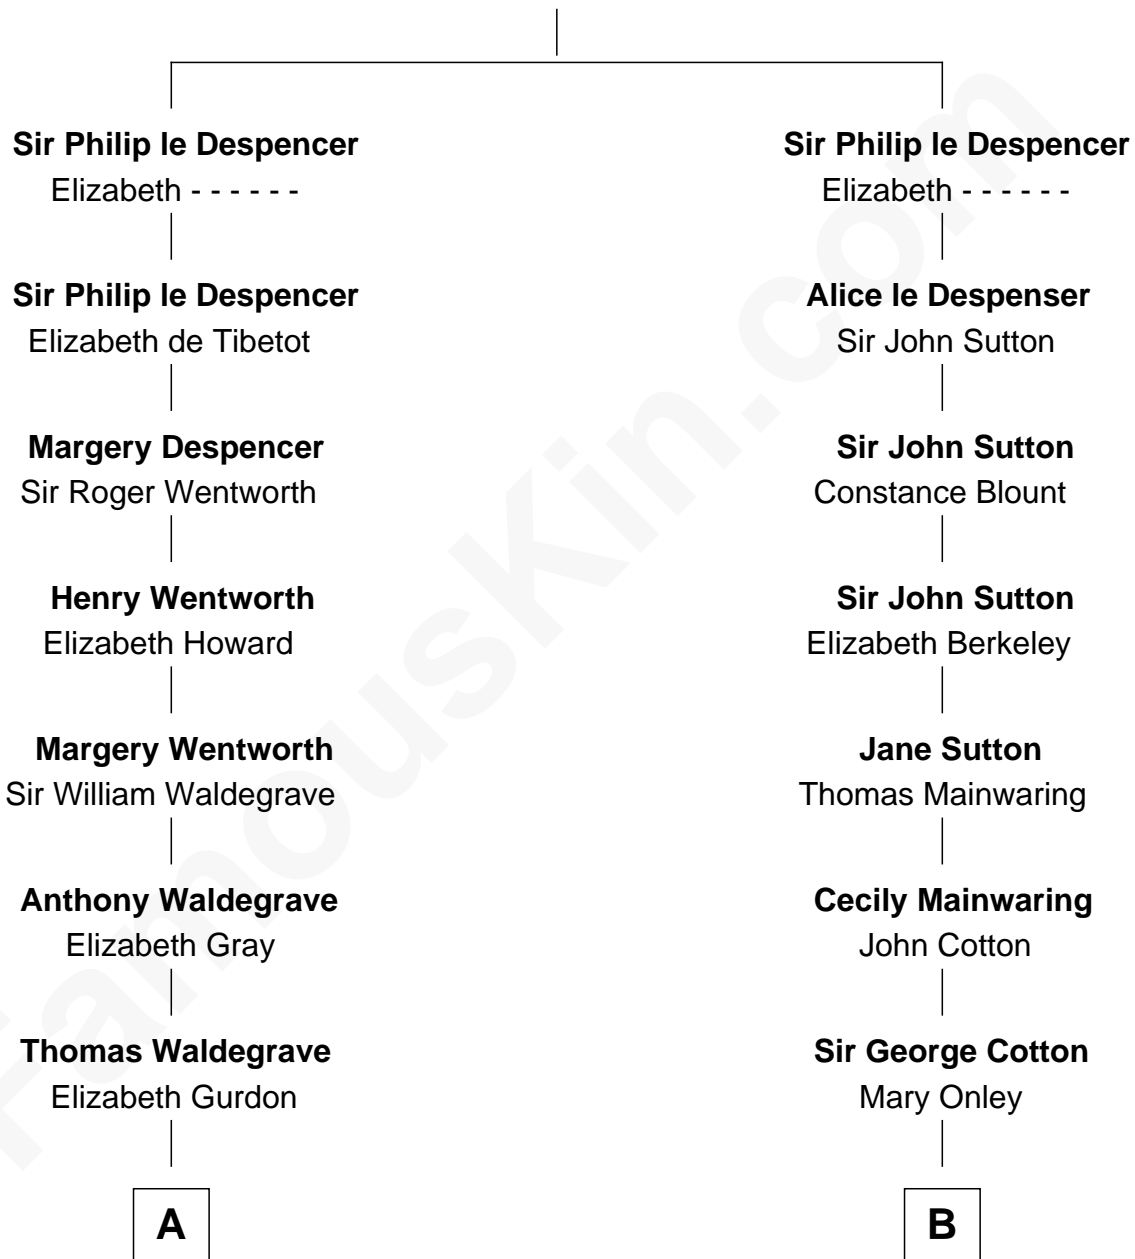

FamousKin.com

Relationship Chart of

John Cena

Movie Actor and WWE Pro Wrestler

20th cousin of

Adlai Stevenson III
U.S. Senator from Illinois

Sir Philip le Despencer
Joan de Cobham

C