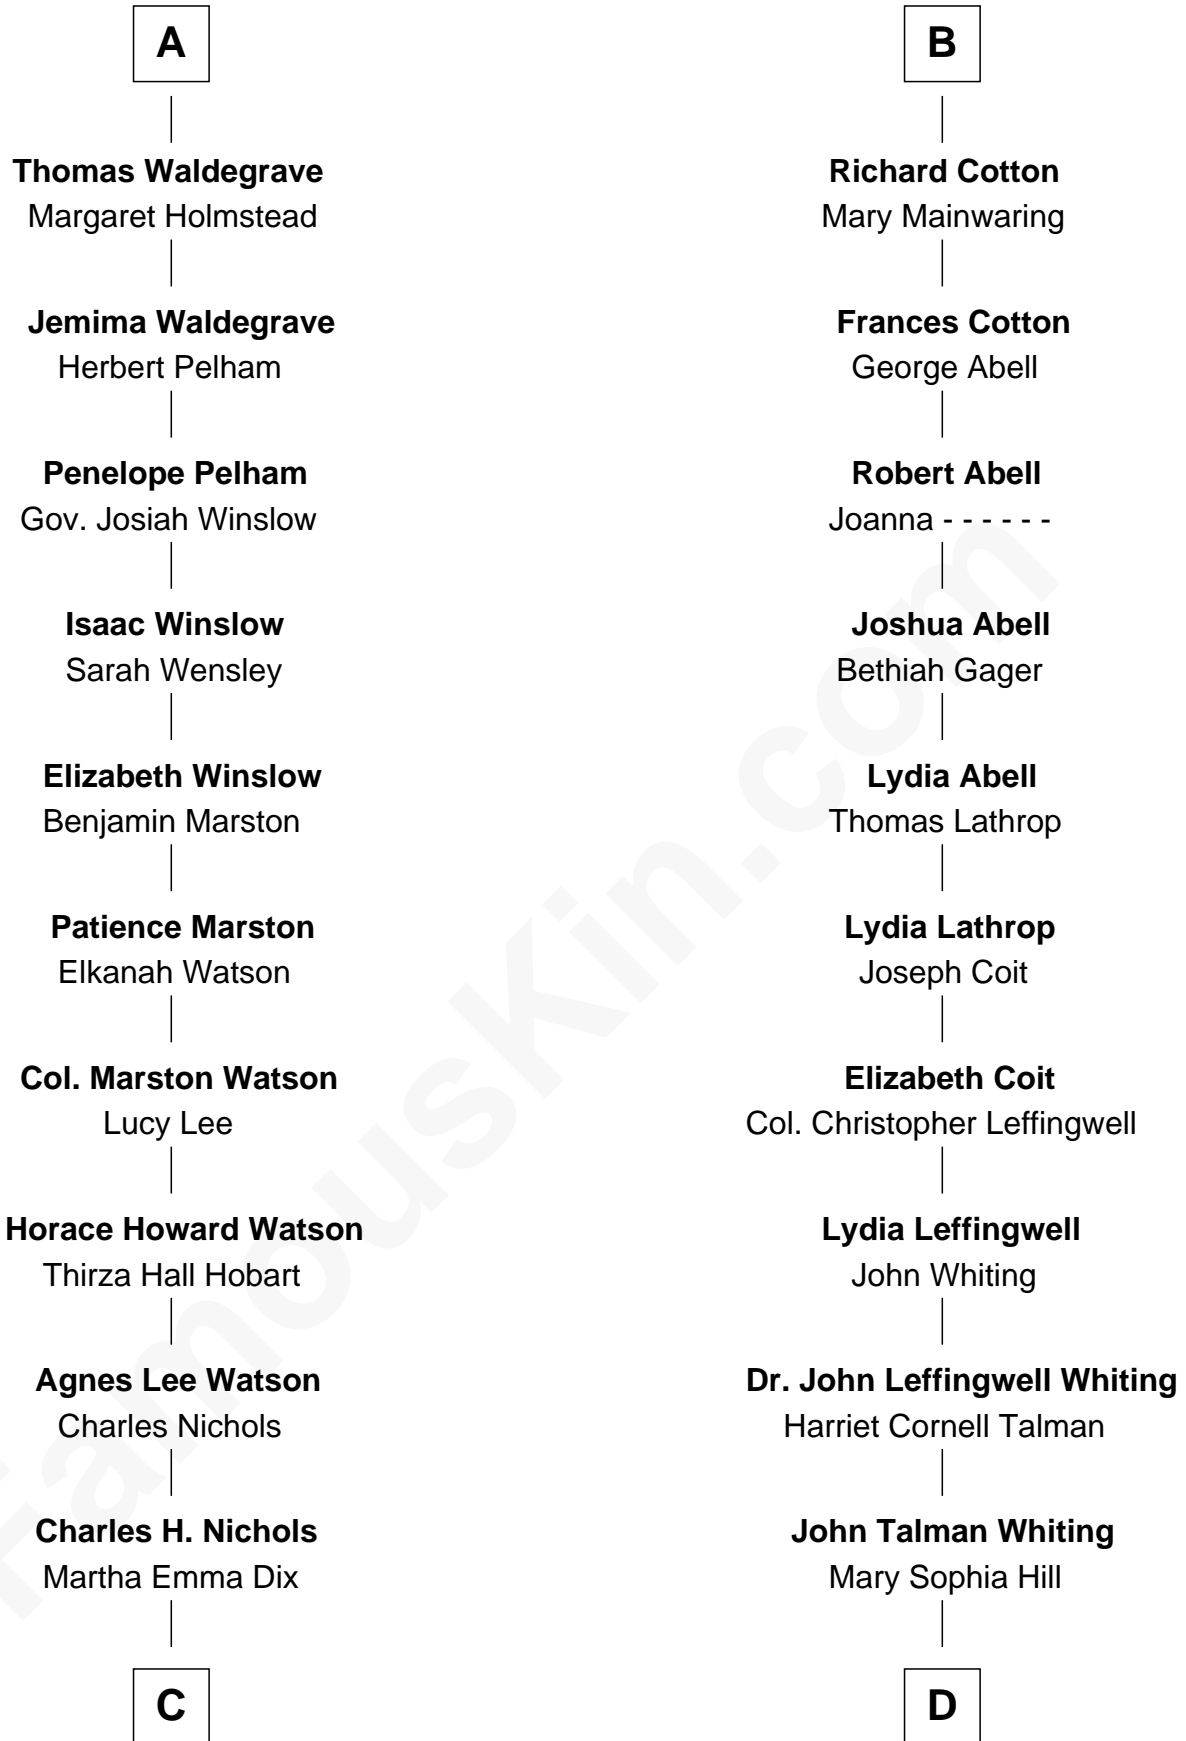

FamousKin.com

Relationship Chart of

John Cena

Movie Actor and WWE Pro Wrestler

20th cousin of

Adlai Stevenson III
U.S. Senator from Illinois

Sir Philip le Despencer
Joan de Cobham

C