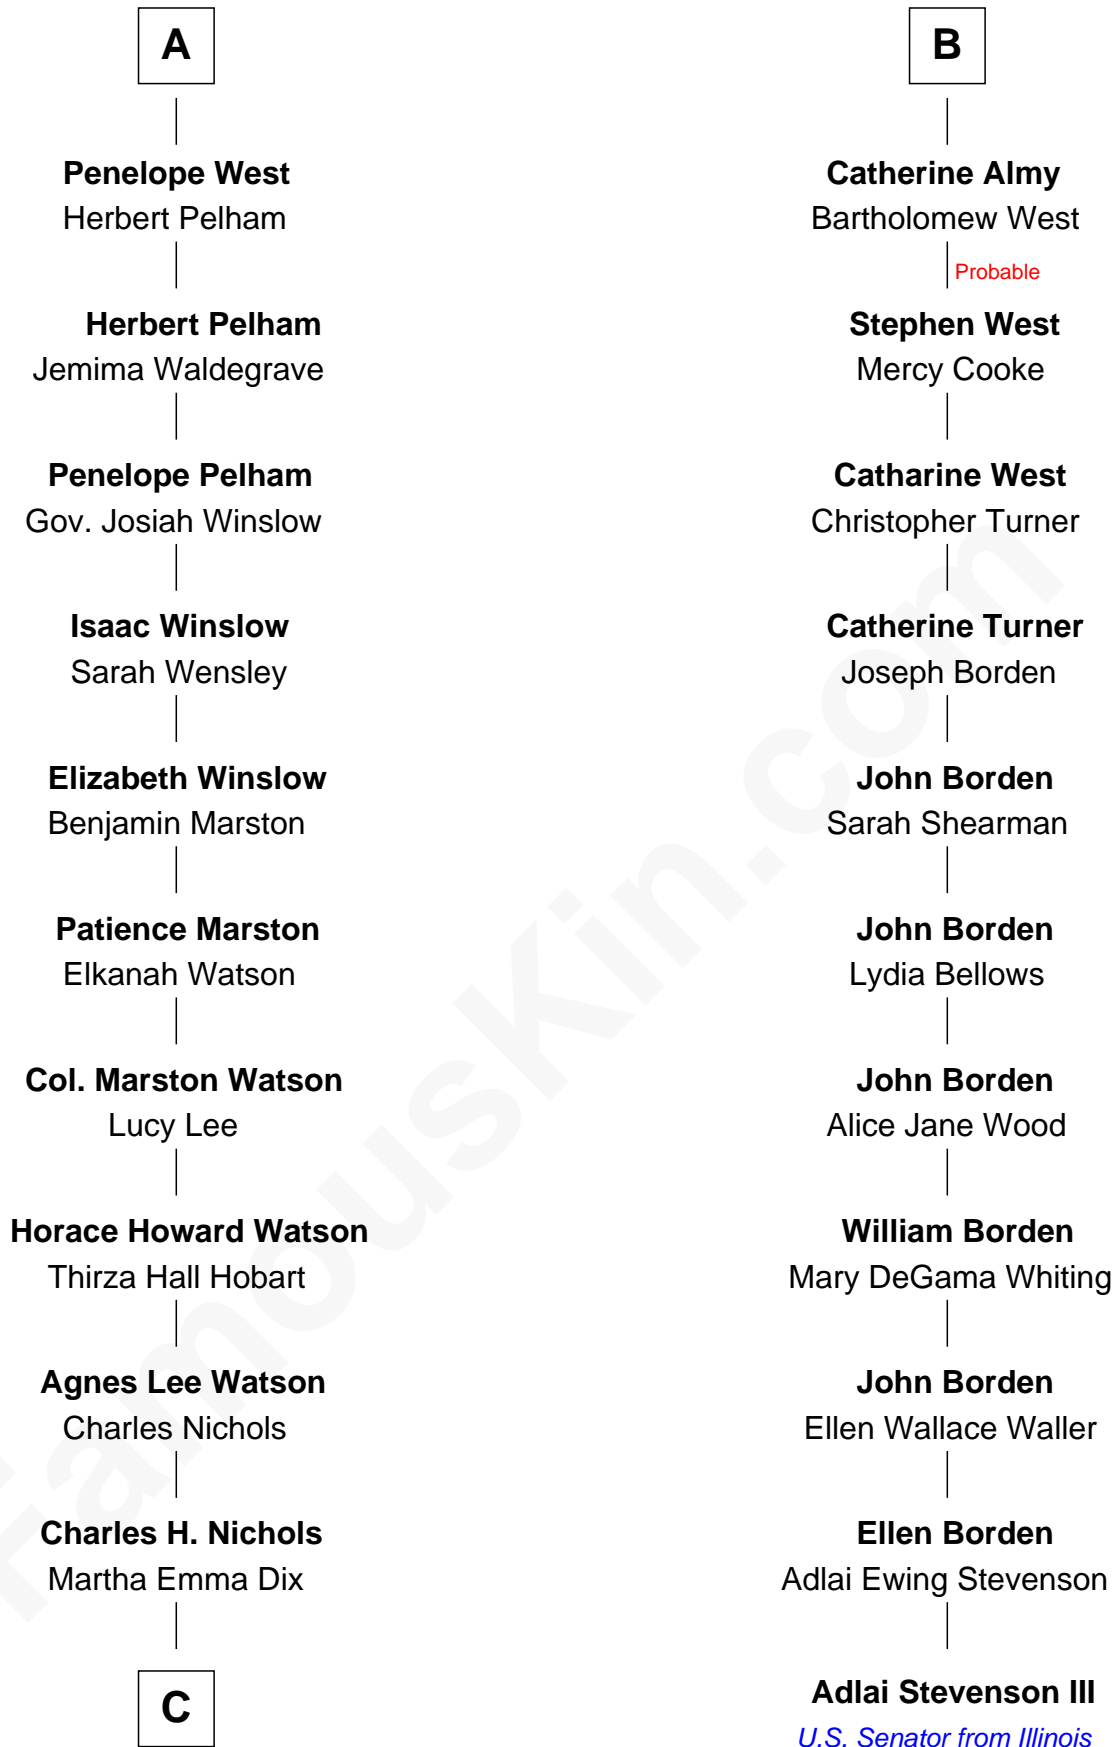

FamousKin.com

Relationship Chart of

John Cena

Movie Actor and WWE Pro Wrestler

17th cousin 3 times removed of

Adlai Stevenson III

U.S. Senator from Illinois

C

—
Charles Nichols
Julia Ellen Skelton

—
Natalie Nichols
Ulysses John Lupien

—
Carol Frances Lupien
John Joseph Cena

—
John Cena
Actor and Pro Wrestler

FamousKin.com