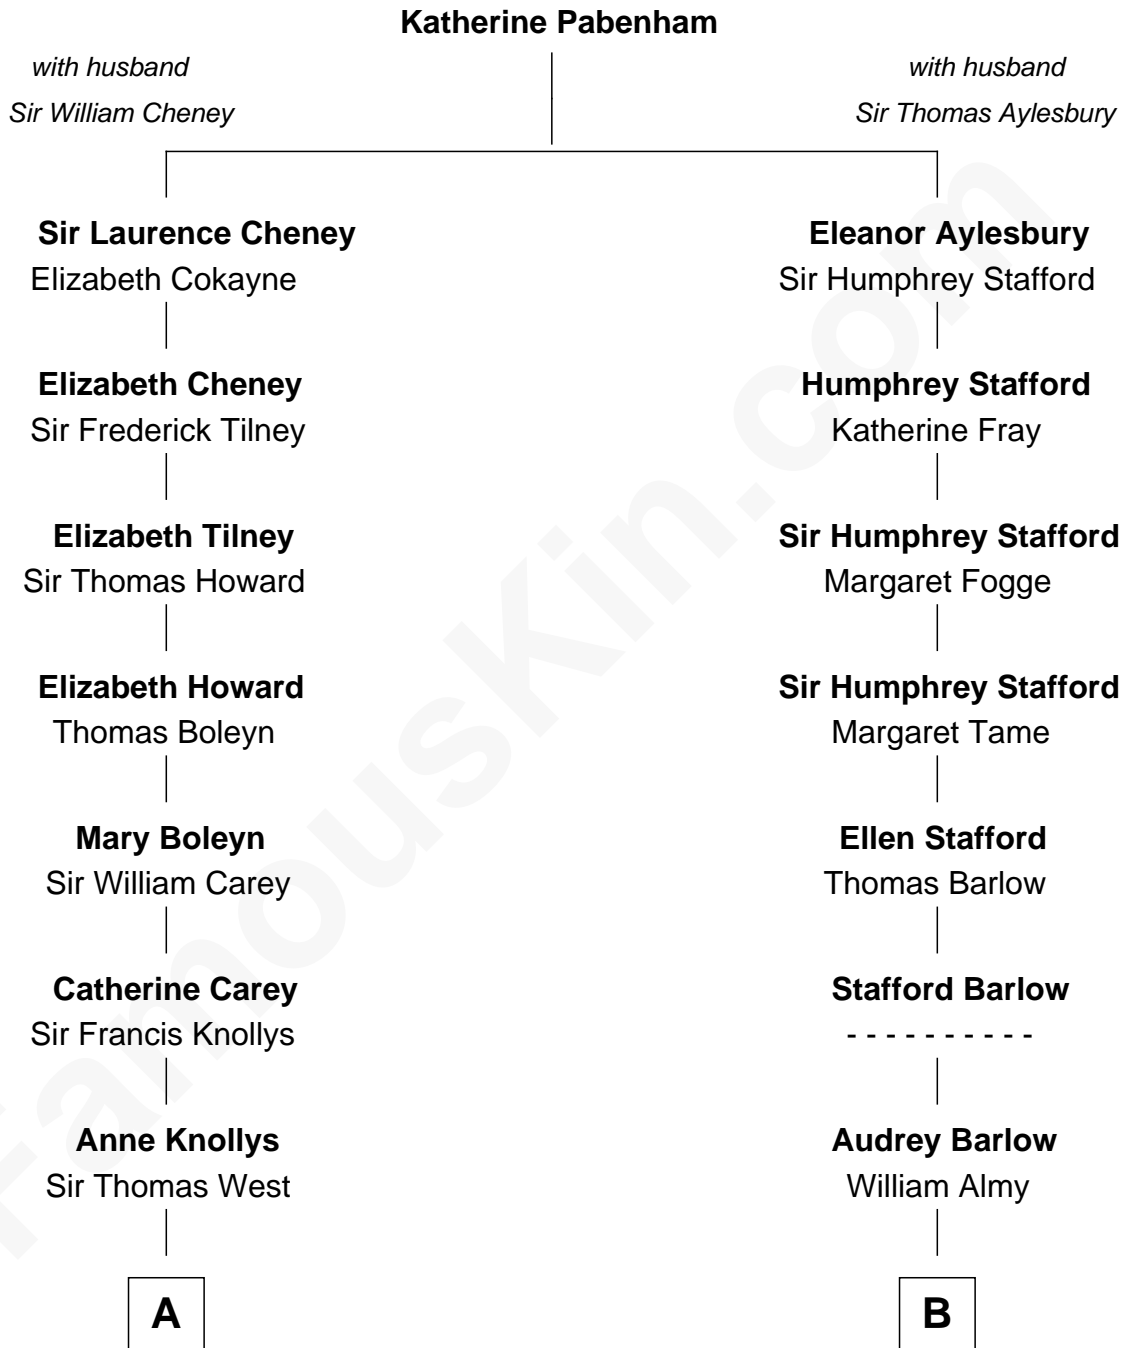

FamousKin.com

Relationship Chart of

John Cena

Movie Actor and WWE Pro Wrestler

17th cousin 3 times removed of

Adlai Stevenson III

U.S. Senator from Illinois

C

—
Charles Nichols
Julia Ellen Skelton

—
Natalie Nichols
Ulysses John Lupien

—
Carol Frances Lupien
John Joseph Cena

—
John Cena
Actor and Pro Wrestler

FamousKin.com