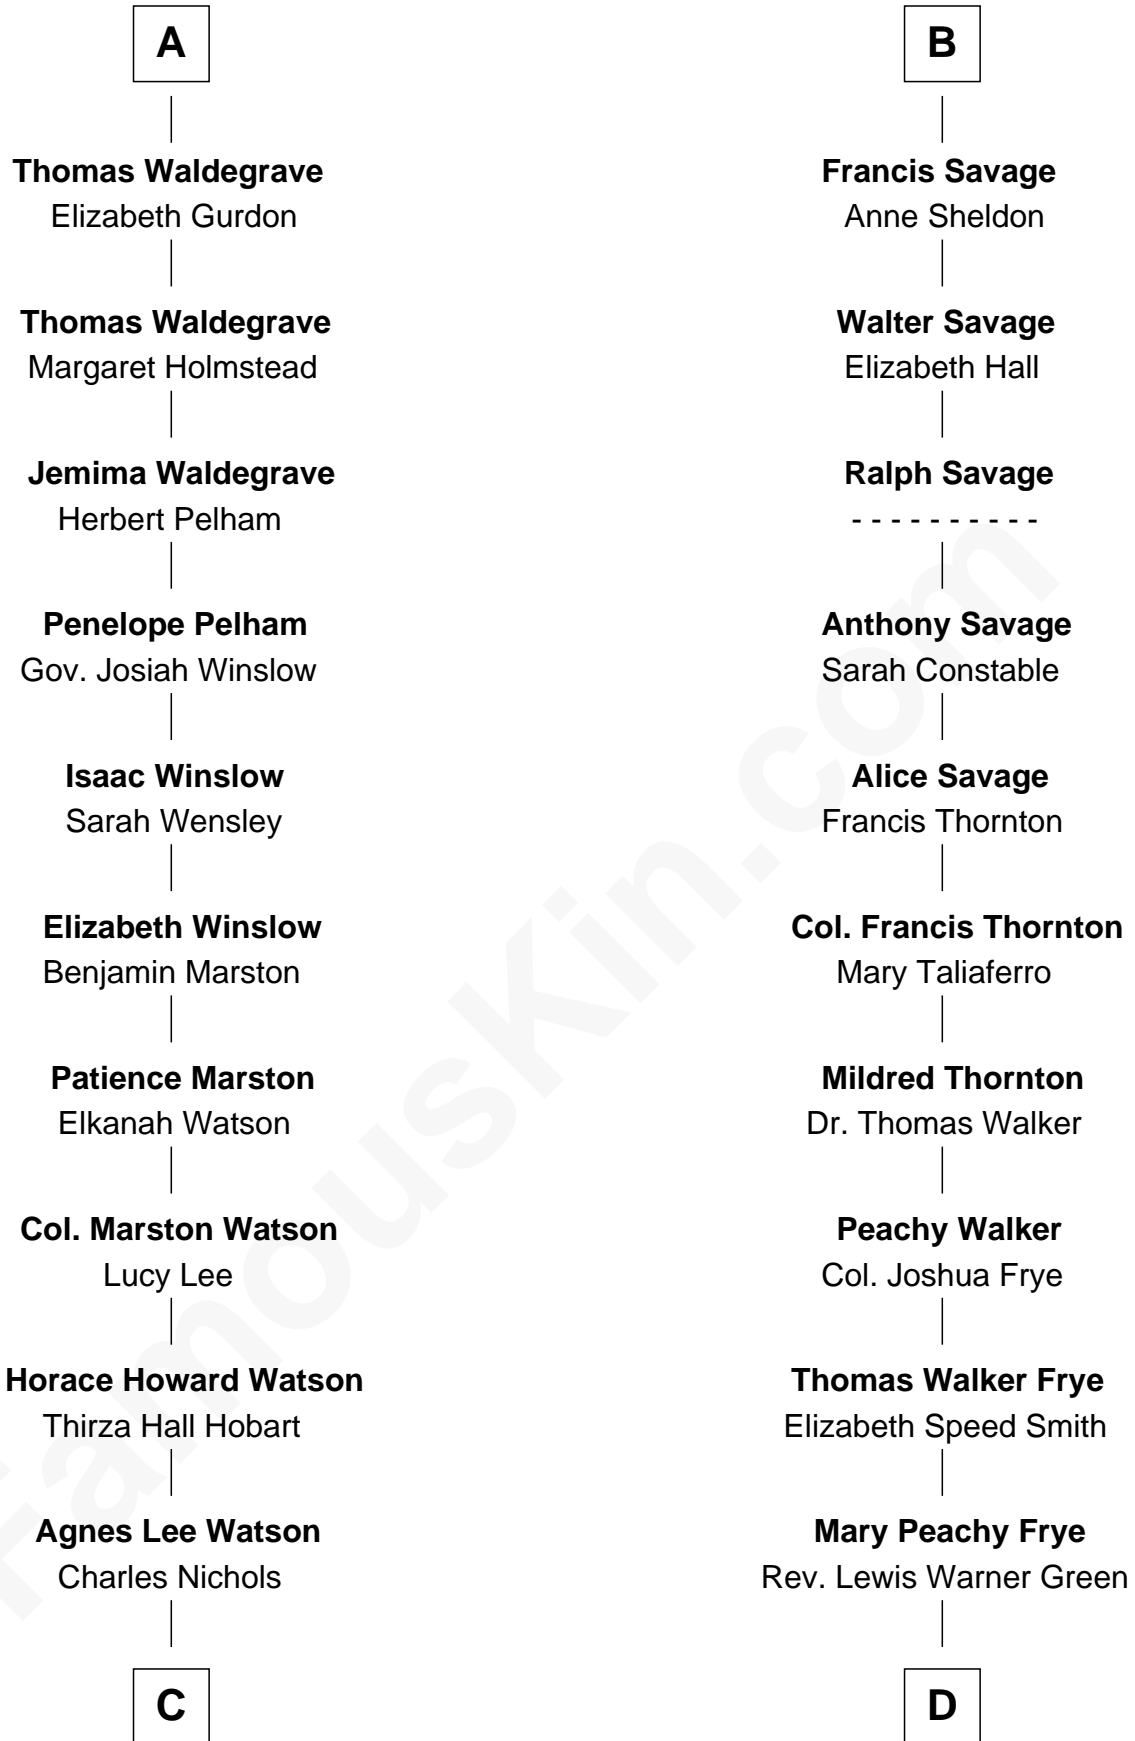

FamousKin.com

Relationship Chart of

John Cena

Movie Actor and WWE Pro Wrestler

20th cousin 1 time removed of

Adlai Stevenson III

U.S. Senator from Illinois

Bartholomew de Badlesmere

Margaret de Clare

Margaret de Badlesmere

Sir John de Tibetot

Sir Robert de Tibetot

Margaret Deincourt

Elizabeth de Tibetot

Sir Philip le Despencer

Margery Despencer

Sir Roger Wentworth

Henry Wentworth

Elizabeth Howard

Margery Wentworth

Sir William Waldegrave

Anthony Waldegrave

Elizabeth Gray

A

Katherine Stanley

Sir John Savage

Sir Christopher Savage

Anne Stanley

Sir Christopher Savage

Anne Lygon

B

C