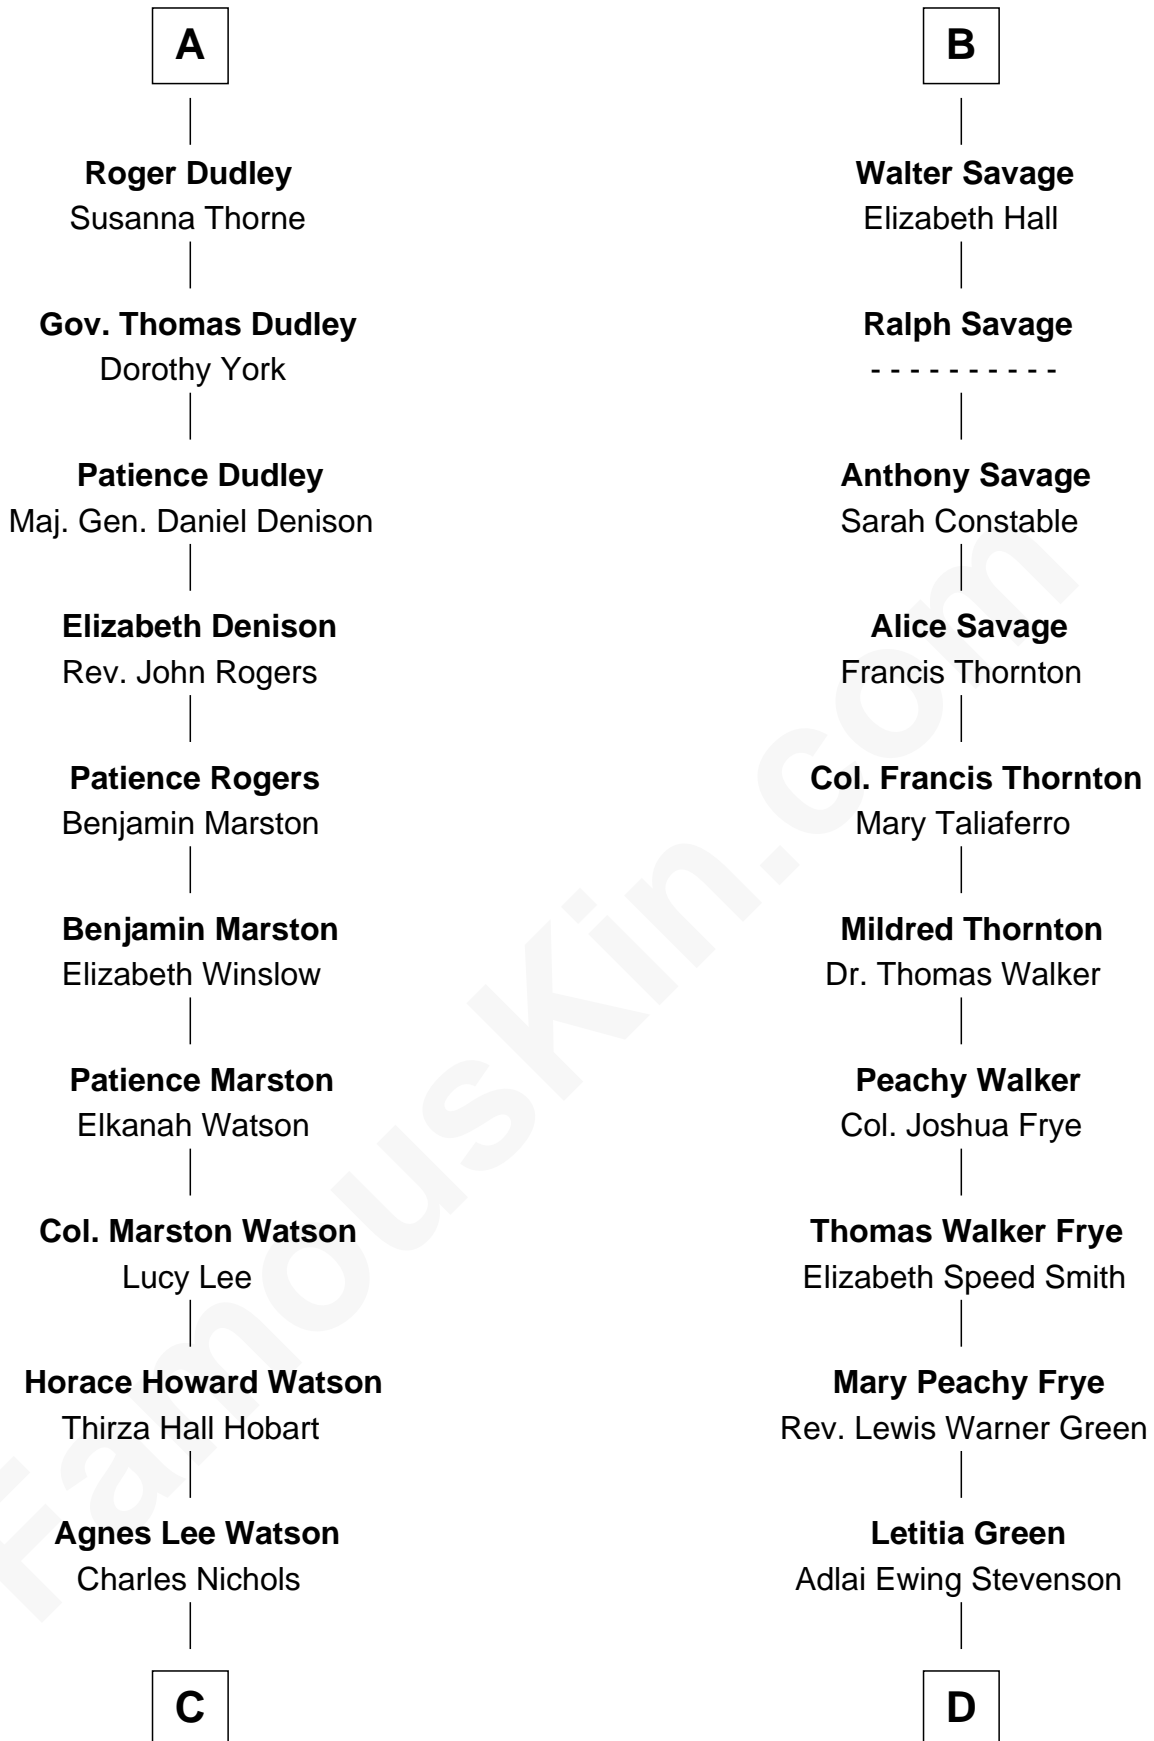

## Relationship Chart of

### John Cena

Movie Actor and WWE Pro Wrestler

19th cousin 2 times removed of

### Adlai Stevenson III

U.S. Senator from Illinois

**C**

**Charles H. Nichols**

Martha Emma Dix

**Charles Nichols**

Julia Ellen Skelton

**Natalie Nichols**