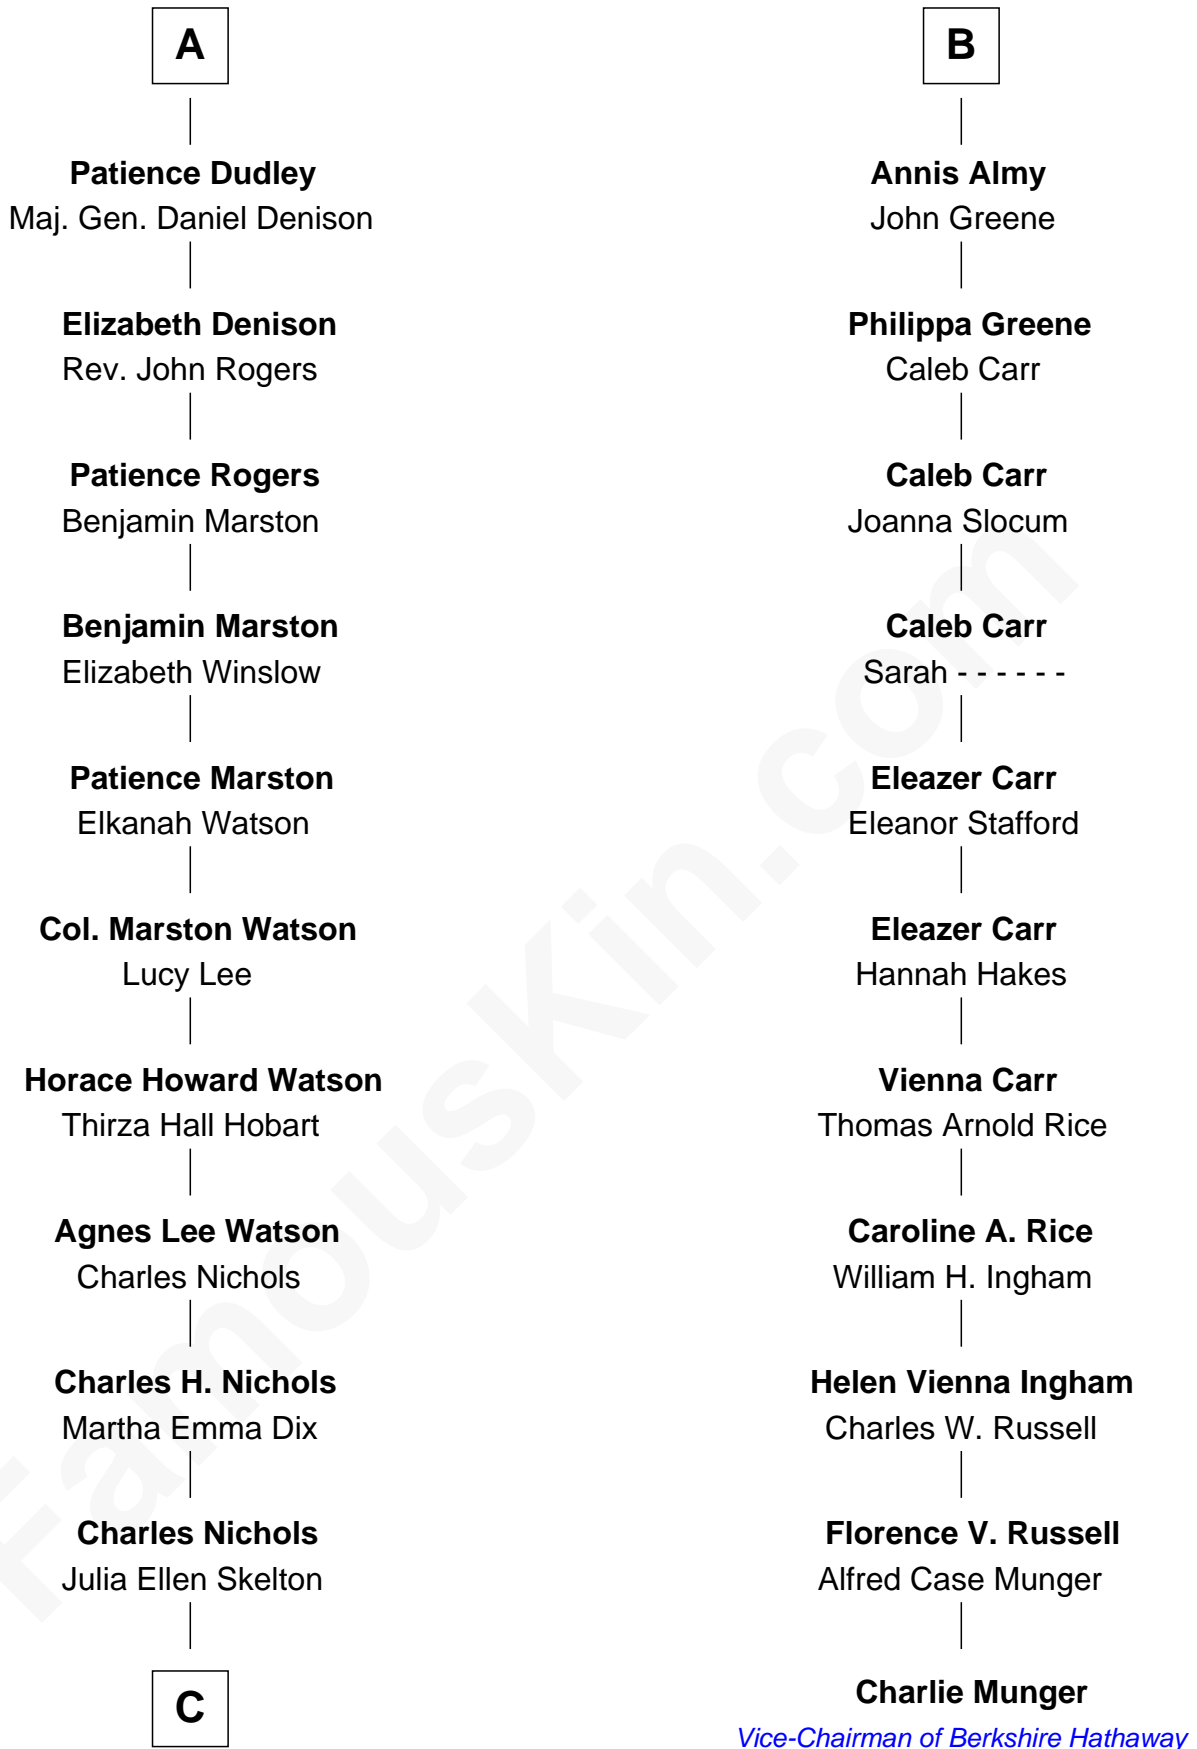

FamousKin.com

Relationship Chart of

John Cena

Movie Actor and WWE Pro Wrestler

17th cousin 2 times removed of

Charlie Munger

Vice-Chairman of Berkshire Hathaway

C