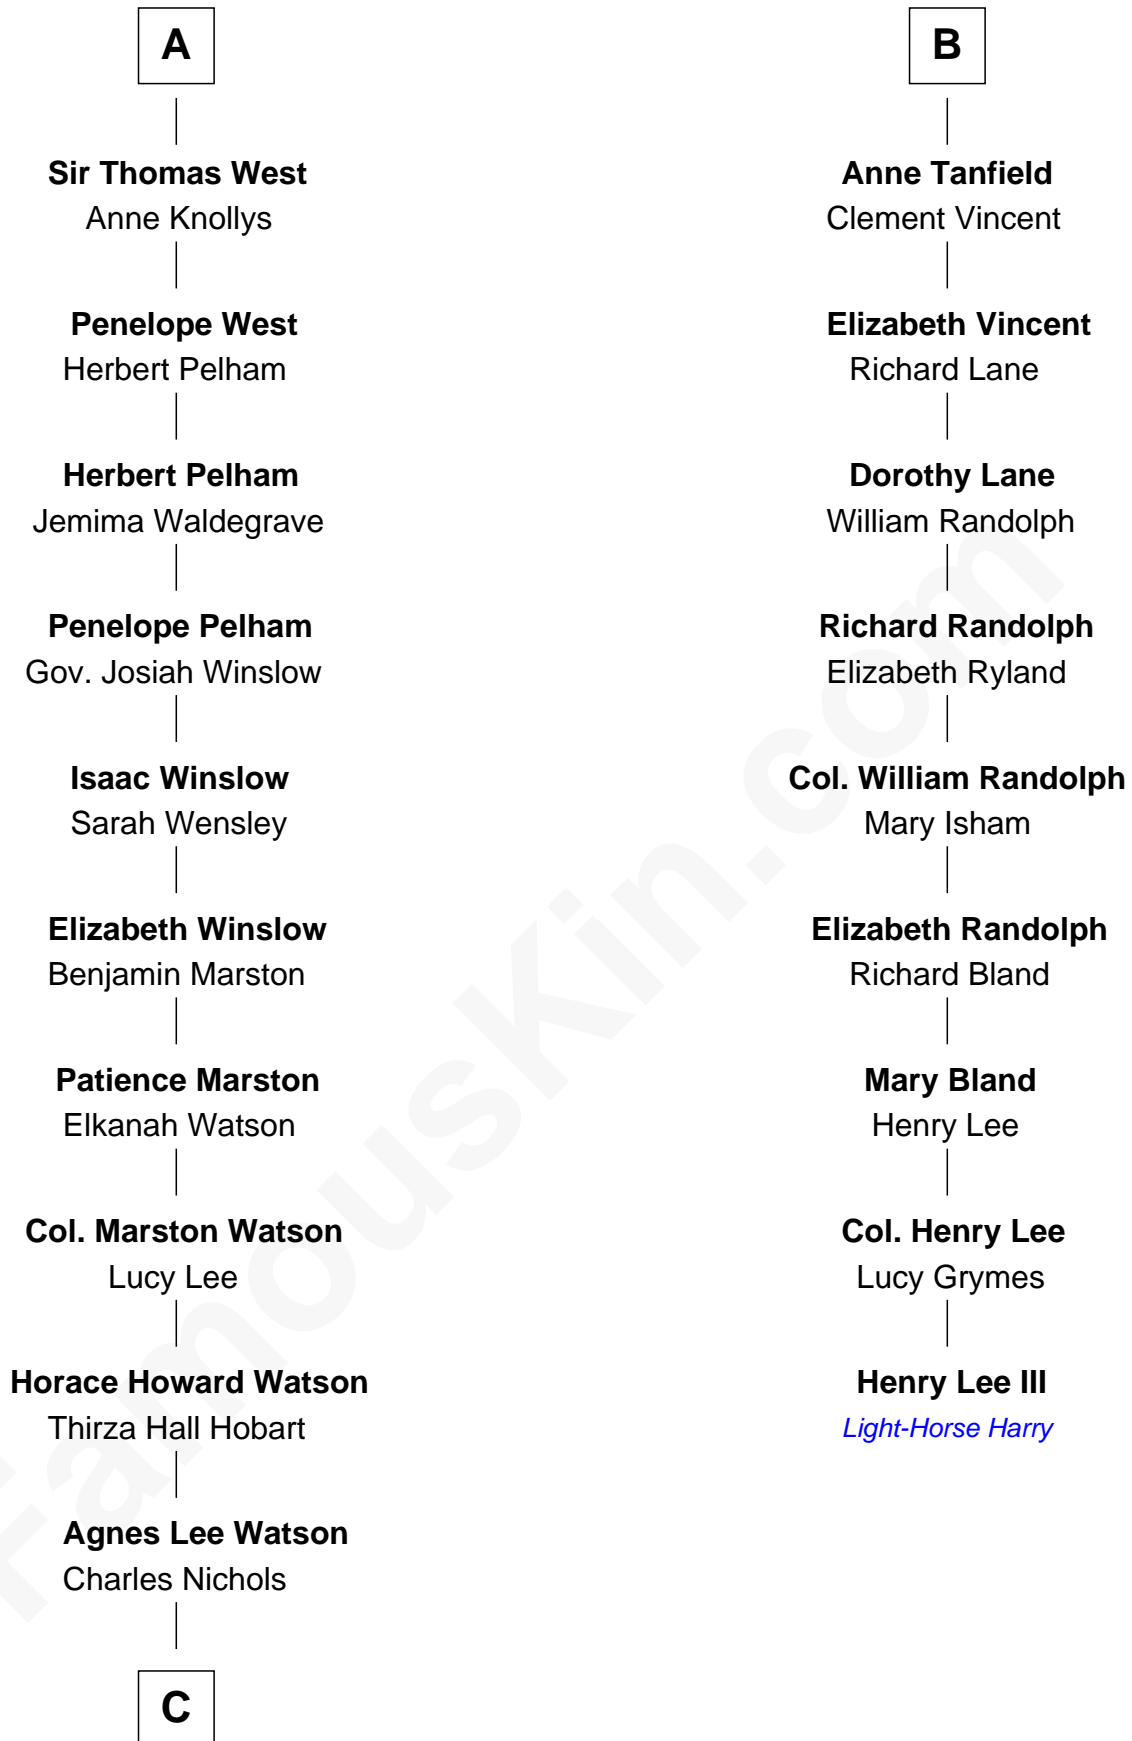

## Relationship Chart of

### Henry Lee III

9th Governor of Virginia

**John de Mowbray**

Joan of Lancaster

**C**

Charles H. Nichols

Martha Emma Dix

Charles Nichols