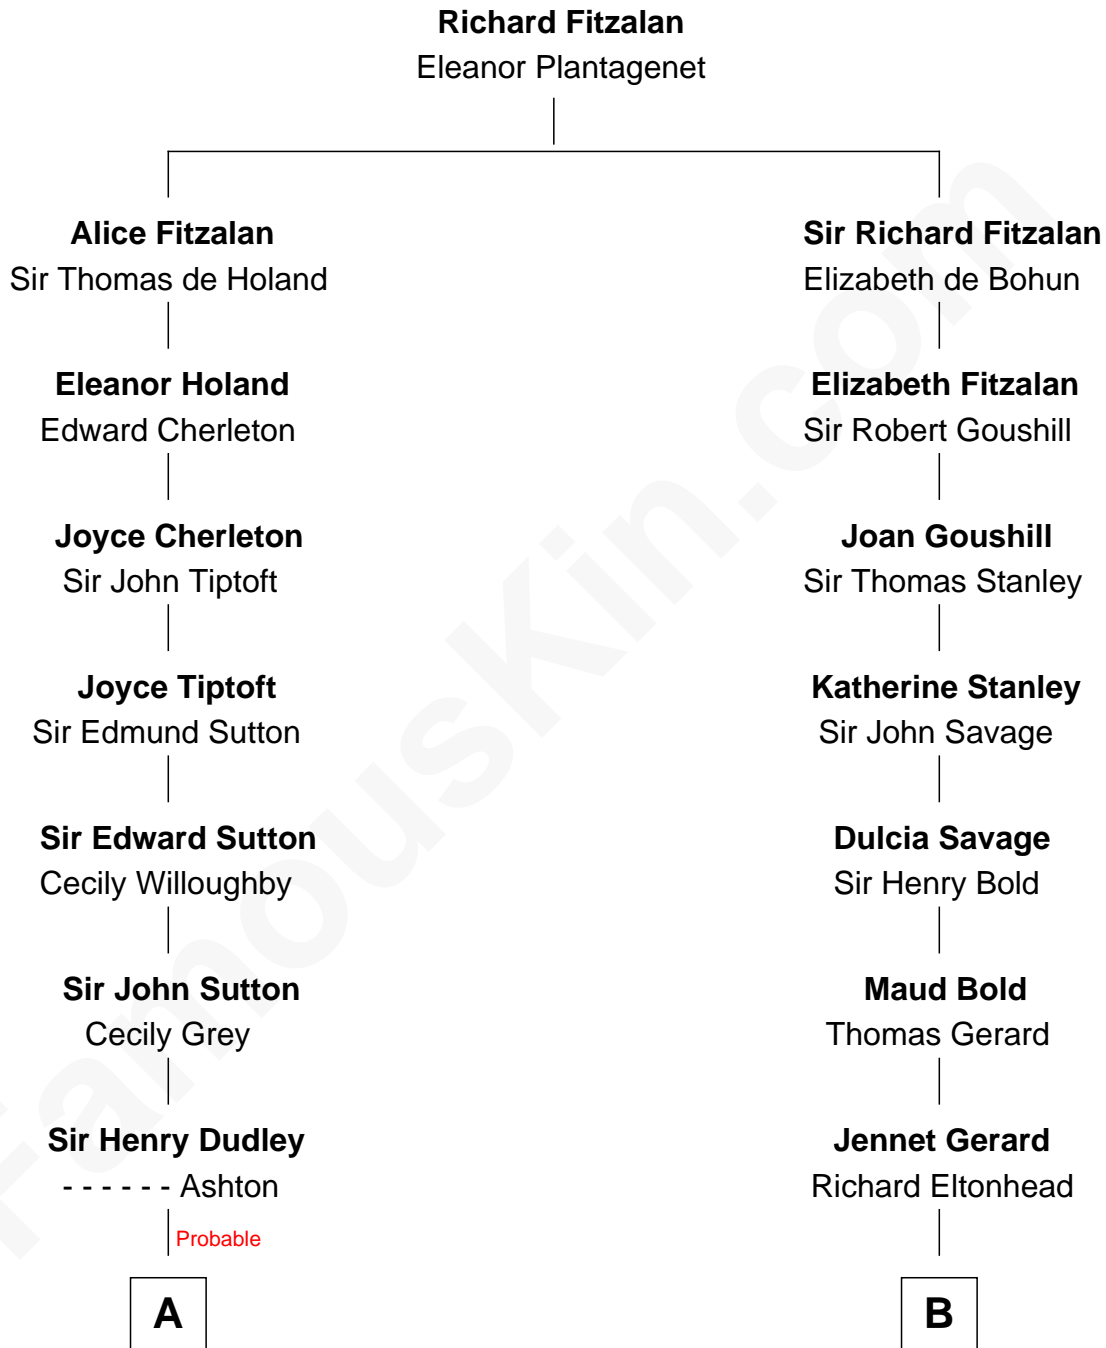

FamousKin.com

Relationship Chart of

John Cena

Movie Actor and WWE Pro Wrestler

13th cousin 8 times removed of

Henry Lee III

9th Governor of Virginia

C