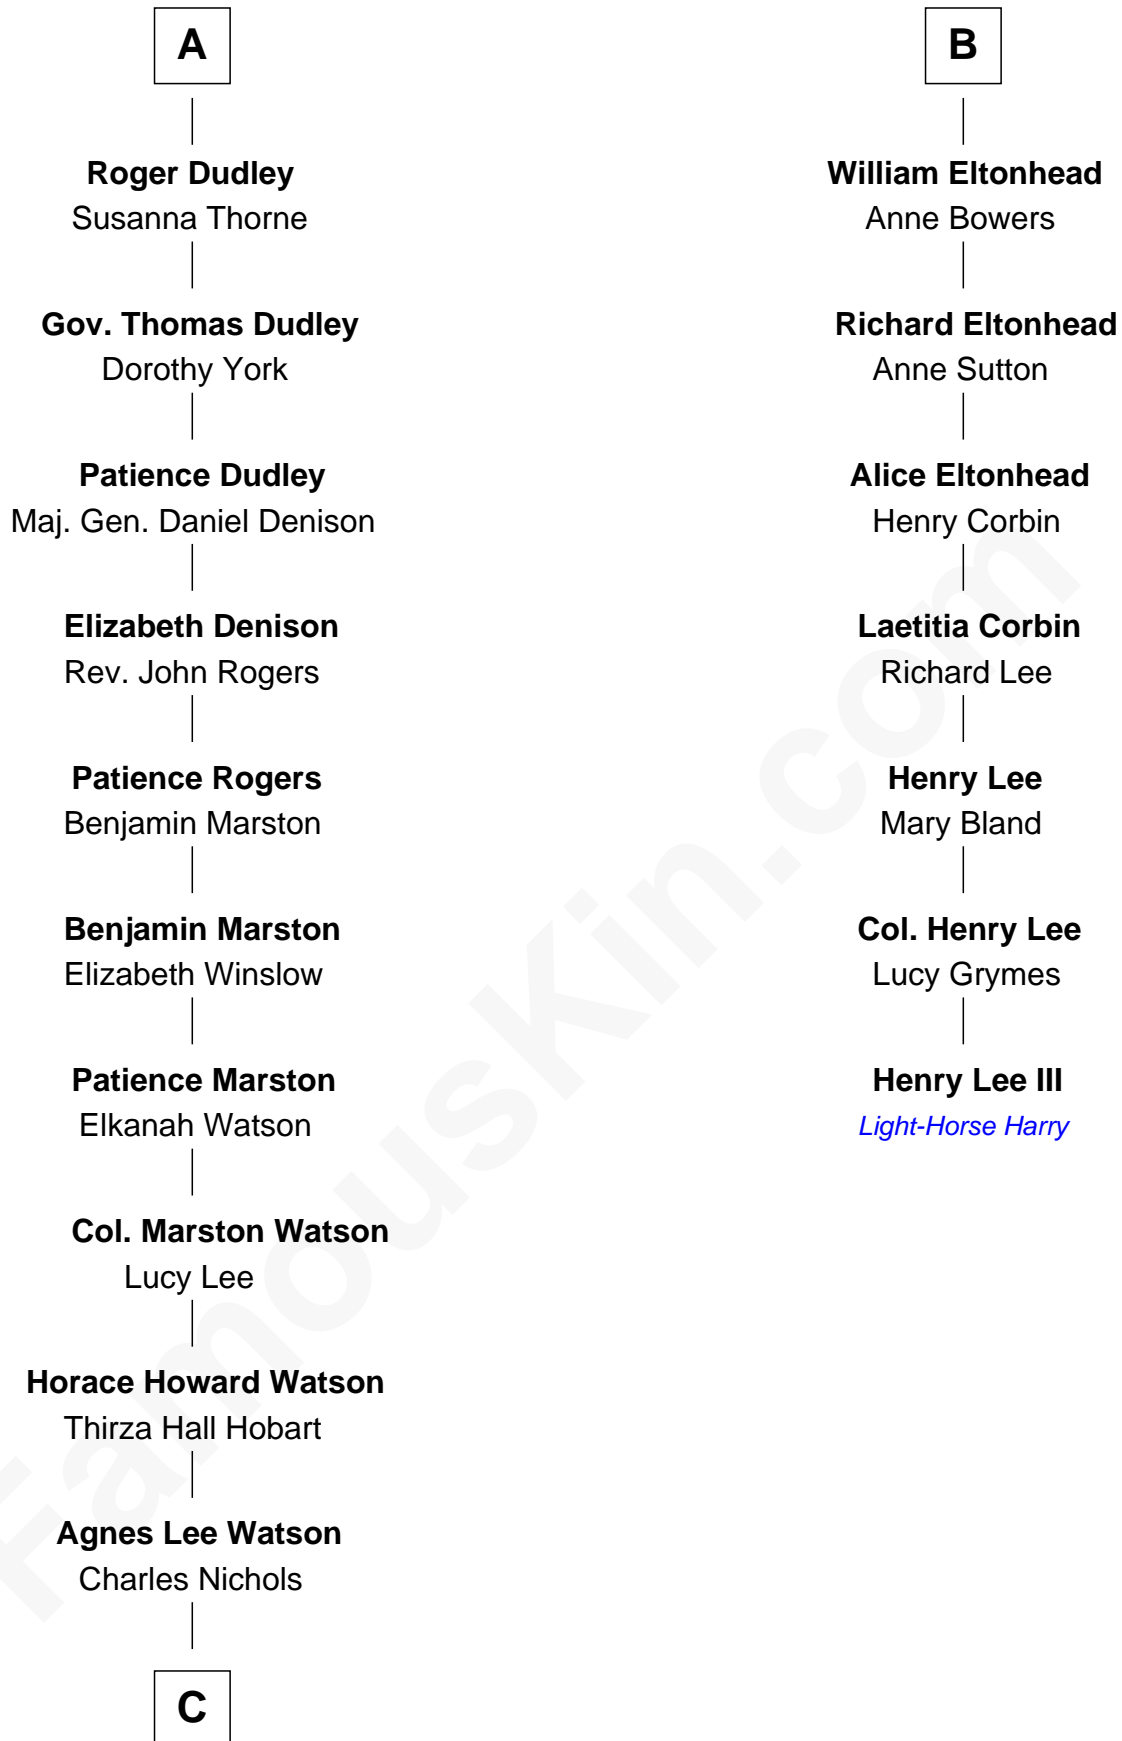

FamousKin.com

Relationship Chart of

John Cena

Movie Actor and WWE Pro Wrestler

13th cousin 8 times removed of

Henry Lee III

9th Governor of Virginia

C