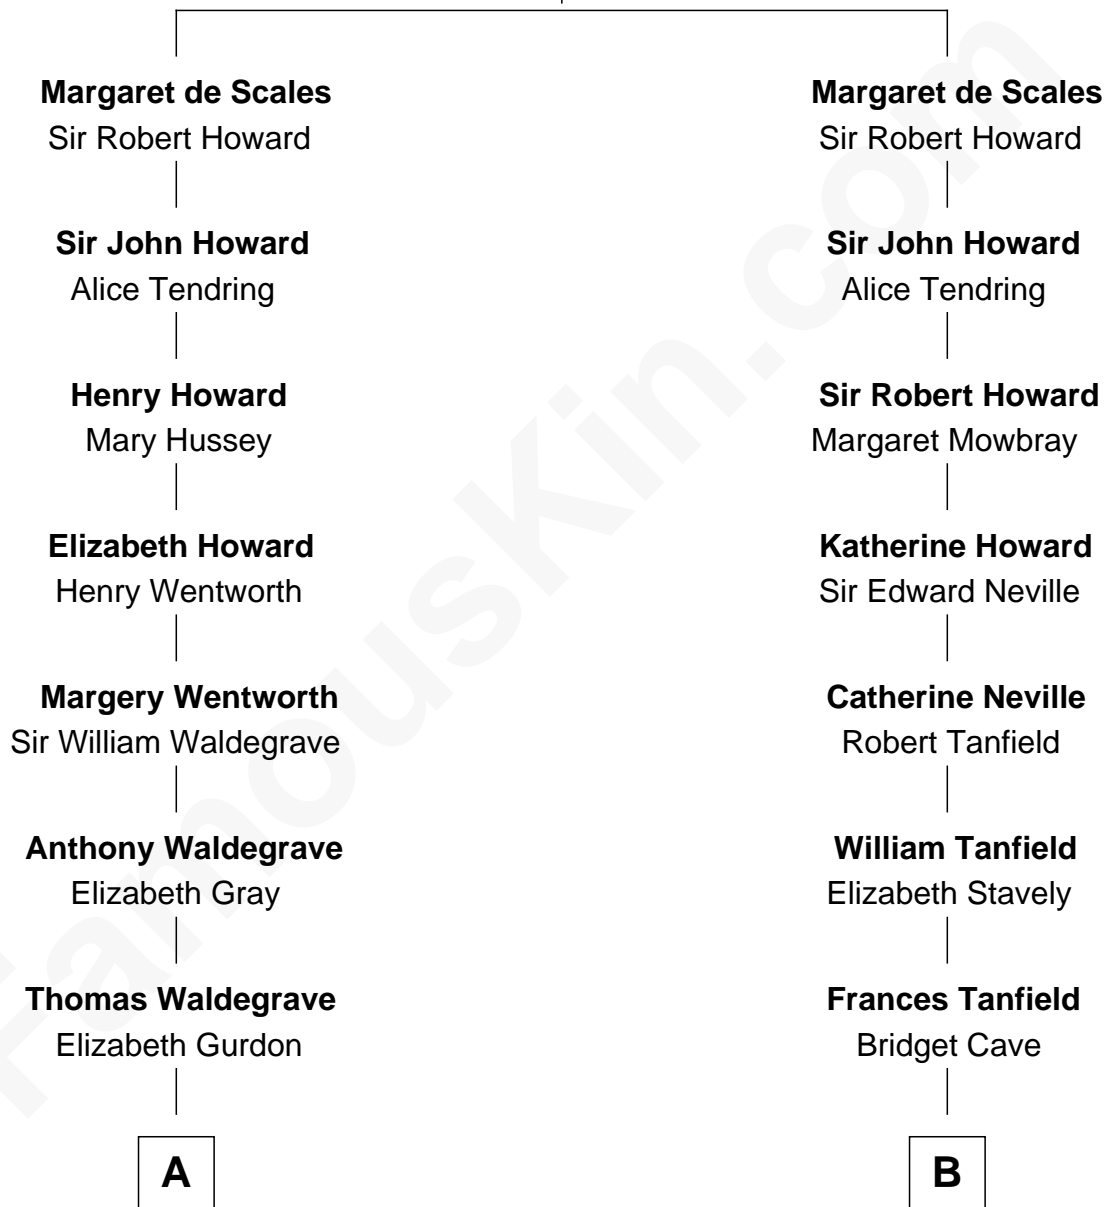

FamousKin.com

Relationship Chart of

John Cena

Movie Actor and WWE Pro Wrestler

15th cousin 5 times removed of

Henry Lee III

9th Governor of Virginia

Sir Robert de Scales

Katherine d'Ufford

C

Charles Nichols
Julia Ellen Skelton

Natalie Nichols
Ulysses John Lupien

Carol Frances Lupien
John Joseph Cena

John Cena
Actor and Pro Wrestler

FamousKin.com