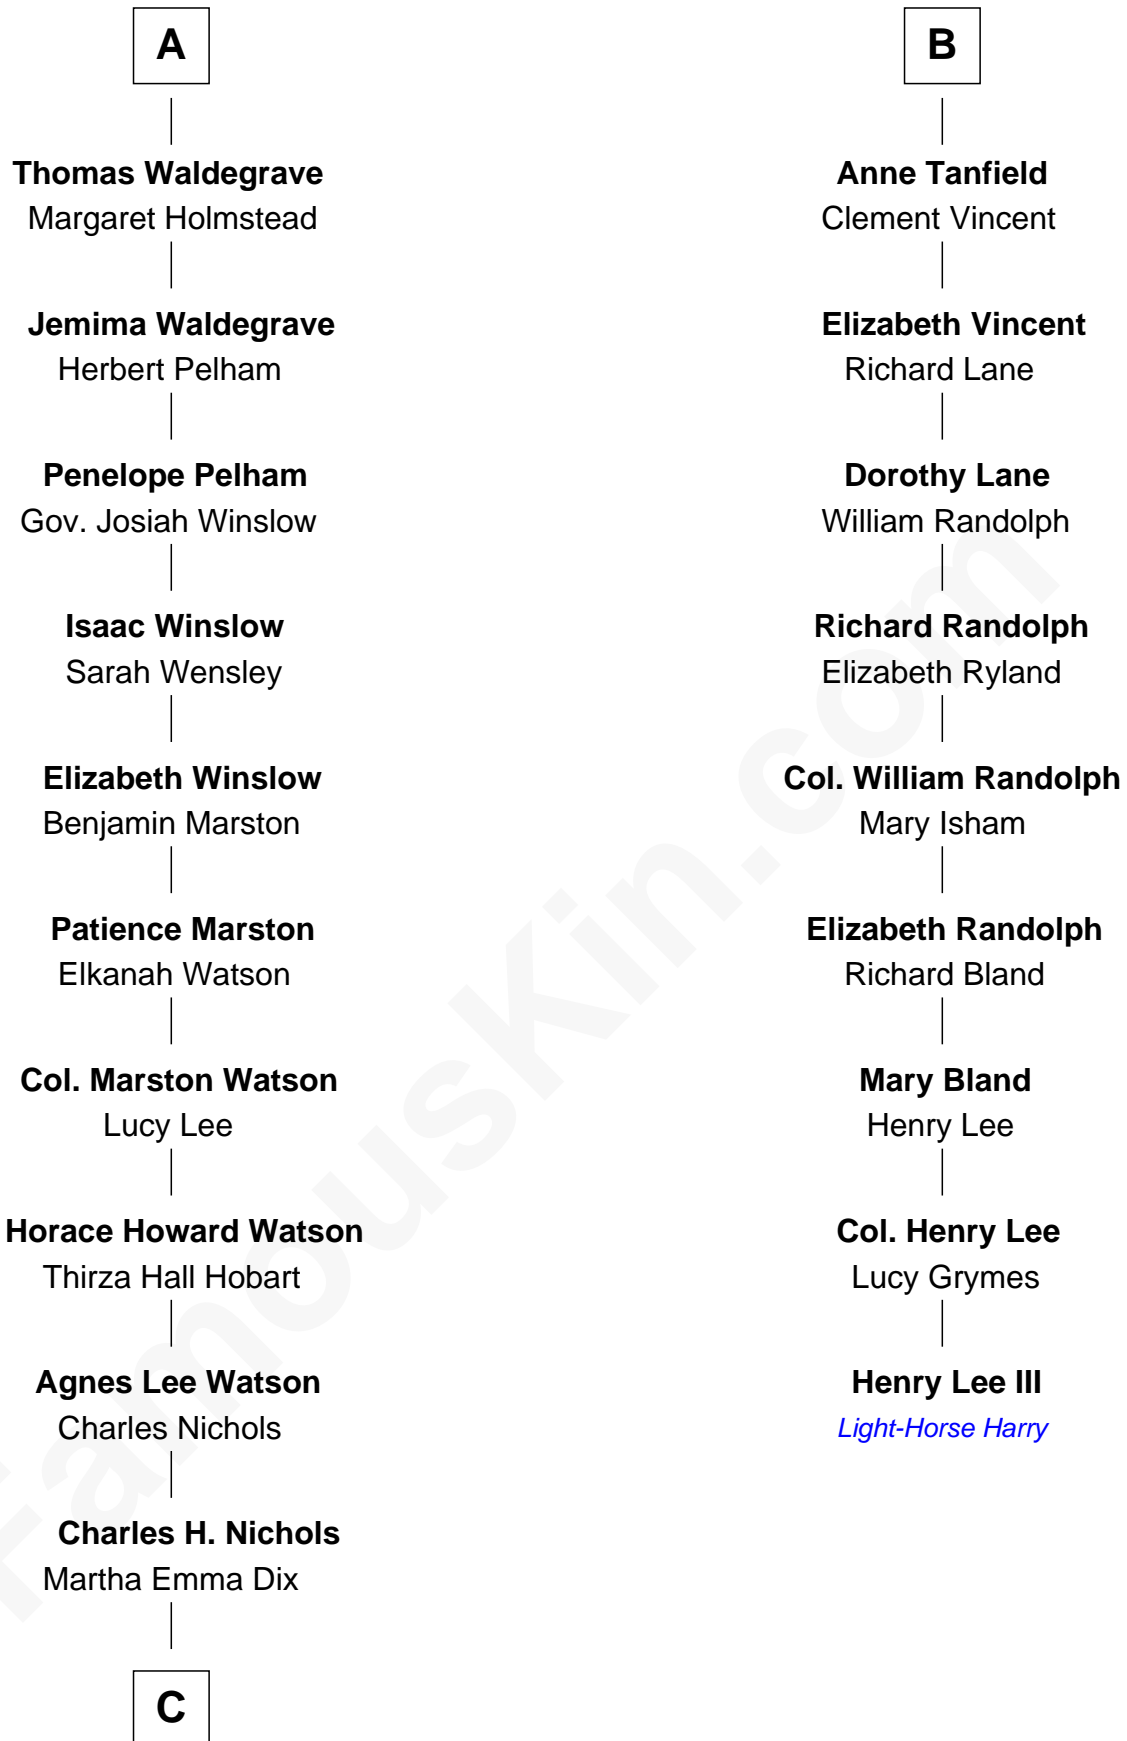

FamousKin.com

Relationship Chart of

John Cena

Movie Actor and WWE Pro Wrestler

15th cousin 5 times removed of

Henry Lee III

9th Governor of Virginia

William Mylde