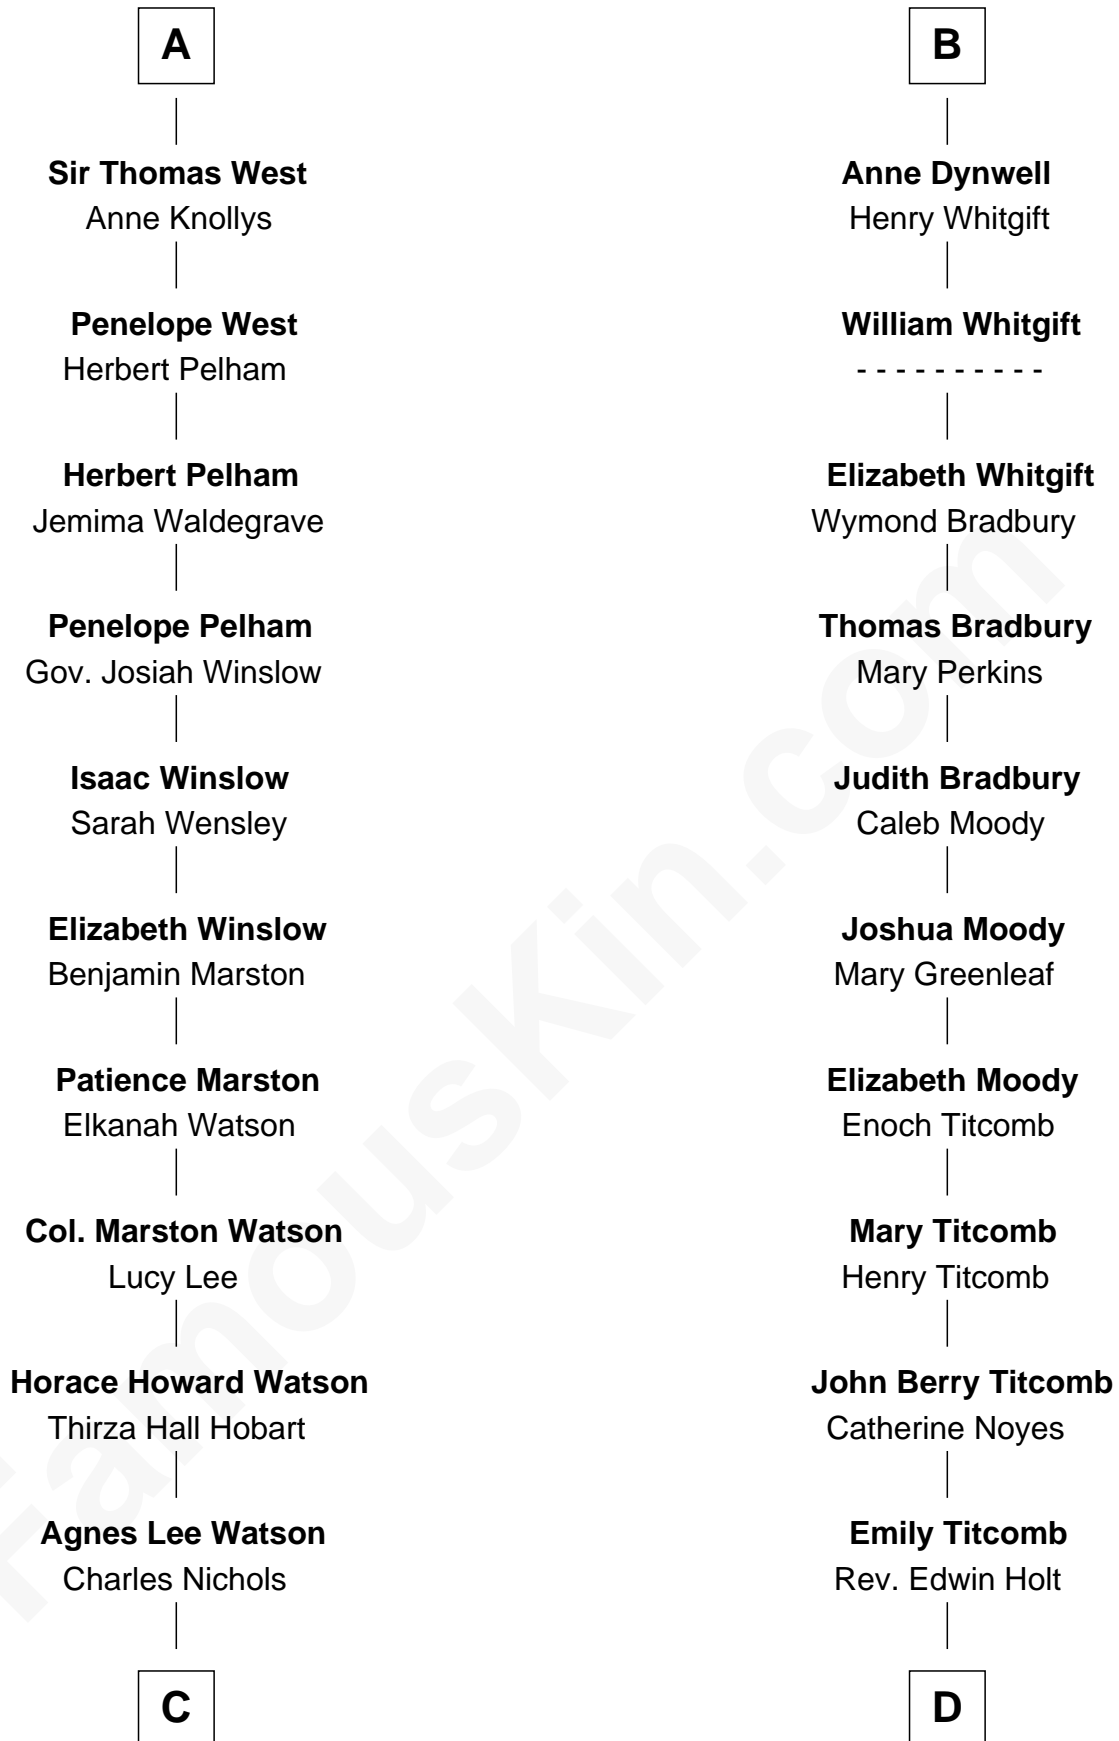

FamousKin.com Relationship Chart of

John Cena

Movie Actor and WWE Pro Wrestler

21st cousin of

Linda Hamilton

TV and Movie Actress

John de Mowbray

Joan of Lancaster