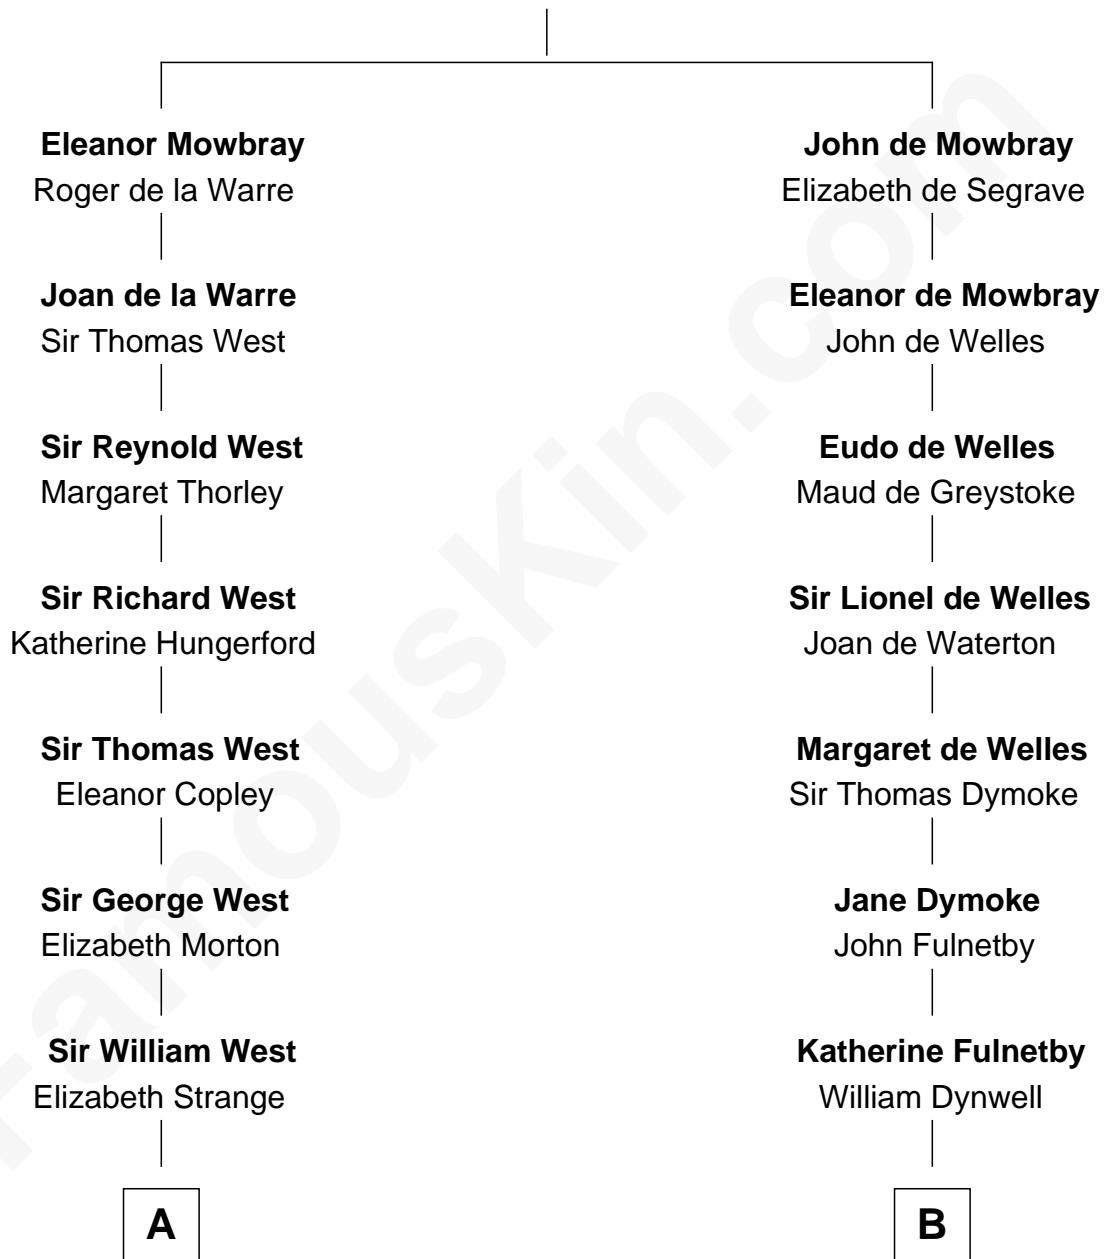

FamousKin.com Relationship Chart of

John Cena

Movie Actor and WWE Pro Wrestler

21st cousin of

Linda Hamilton

TV and Movie Actress

John de Mowbray

Joan of Lancaster