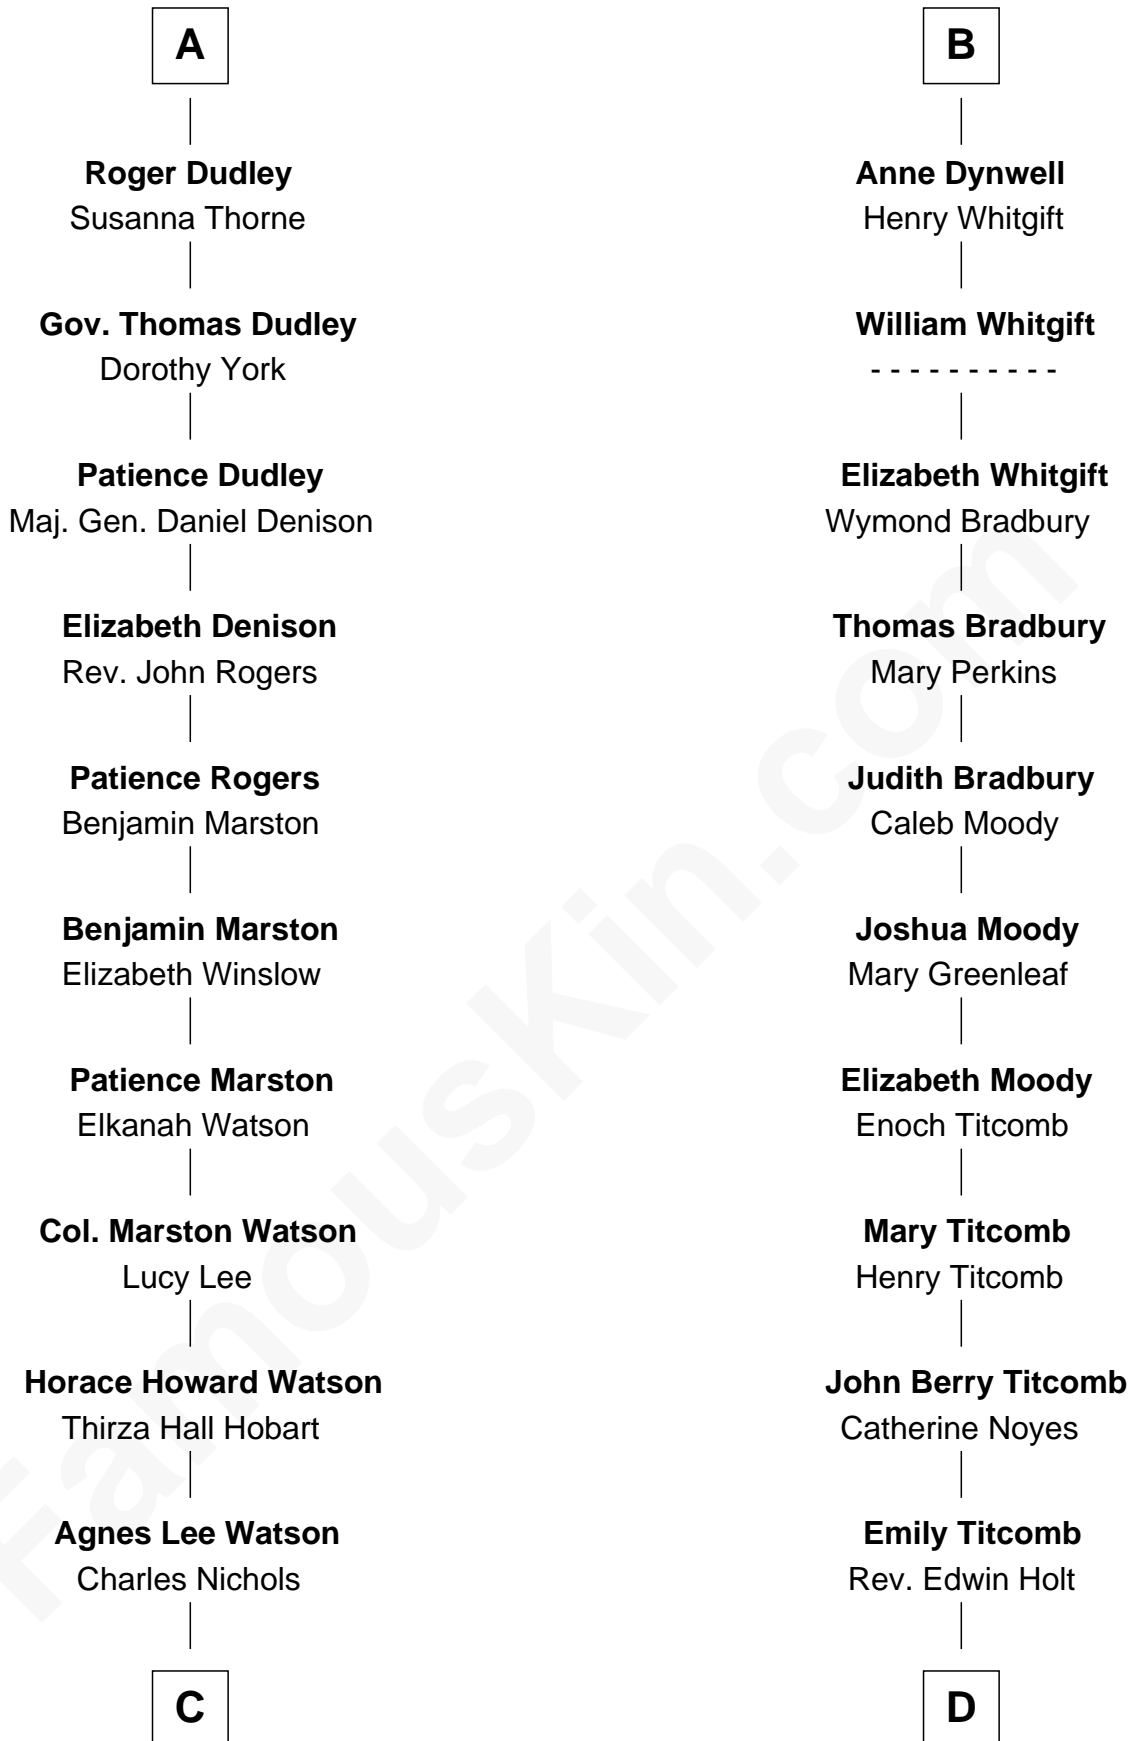

# FamousKin.com Relationship Chart of

**John Cena**

*Movie Actor and WWE Pro Wrestler*

21st cousin of

**Linda Hamilton**

*TV and Movie Actress*

**C**

**Charles H. Nichols**

Martha Emma Dix

**Charles Nichols**

Julia Ellen Skelton

**Natalie Nichols**

Ulysses John Lupien

**Carol Frances Lupien**

John Joseph Cena

**John Cena**

*Actor and Pro Wrestler*

**D**

**Stephen P. Holt**

Aurelia Morgan Grimes

**Taylor Holt**

Frances Kyle

**Dr. Richard Huckstep Holt**

Mildred Alberta Derby